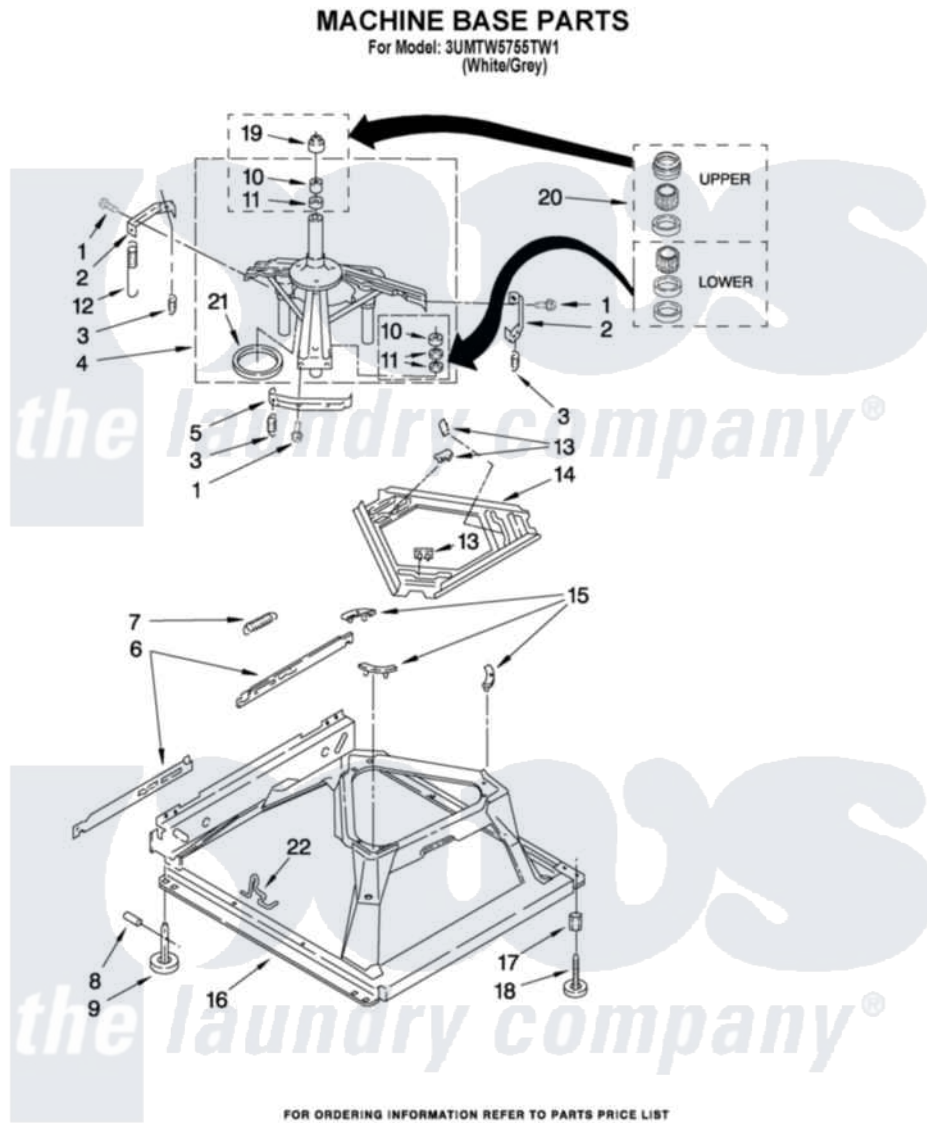

# Maytag 3UMTW5755TW1 05 - MACHINE BASE PARTS

8

W10279090

Maytag [Residential Maytag 3UMTW5755TW1 Washer Parts](#) Parts Diagram 05 - MACHINE BASE PARTS  
Click on the part number to view part

Item	Original Part Number	Replaced By	Status	Part Description
1	<a href="#">3400076</a>			Screw, Bracket Mounting
2	<a href="#">64067</a>			Bracket, Spring Outer
3	<a href="#">63907</a>			Spring, Suspension
4	8575214	<a href="#">280184</a>		Support
5	<a href="#">64065</a>			Bracket, Spring Outer
6	<a href="#">63466</a>			Link, Leveling Mechanism
7	62597	<a href="#">8316845</a>		Spring
8	<a href="#">62837</a>			Pin, Knurled
9	62596	<a href="#">285244</a>		Feet-Leveling
10	<a href="#">8546455</a>			Bearing, Centerpost
11	357409	<a href="#">359449</a>		Seal, Agitator Shaft
12	<a href="#">W10250667</a>			Spring, Counterweight
13	62568	<a href="#">285219</a>		Pad
14	<a href="#">3946509</a>			Plate, Suspension
15	3363660	<a href="#">285744</a>		Pad
16	3946512	<a href="#">285771</a>		Base

17	<a href="#">3359452</a>	Nut, Lock
18	<a href="#">W10001130</a>	Foot, Leveling
19	<a href="#">8577376</a>	Seal, Centerpost
20	<a href="#">285203</a>	Centerpost Bearing Kit
21	<a href="#">63134</a>	Ring, Sound Deadening
22	<a href="#">W10145155</a>	Retainer, Suspension Spring