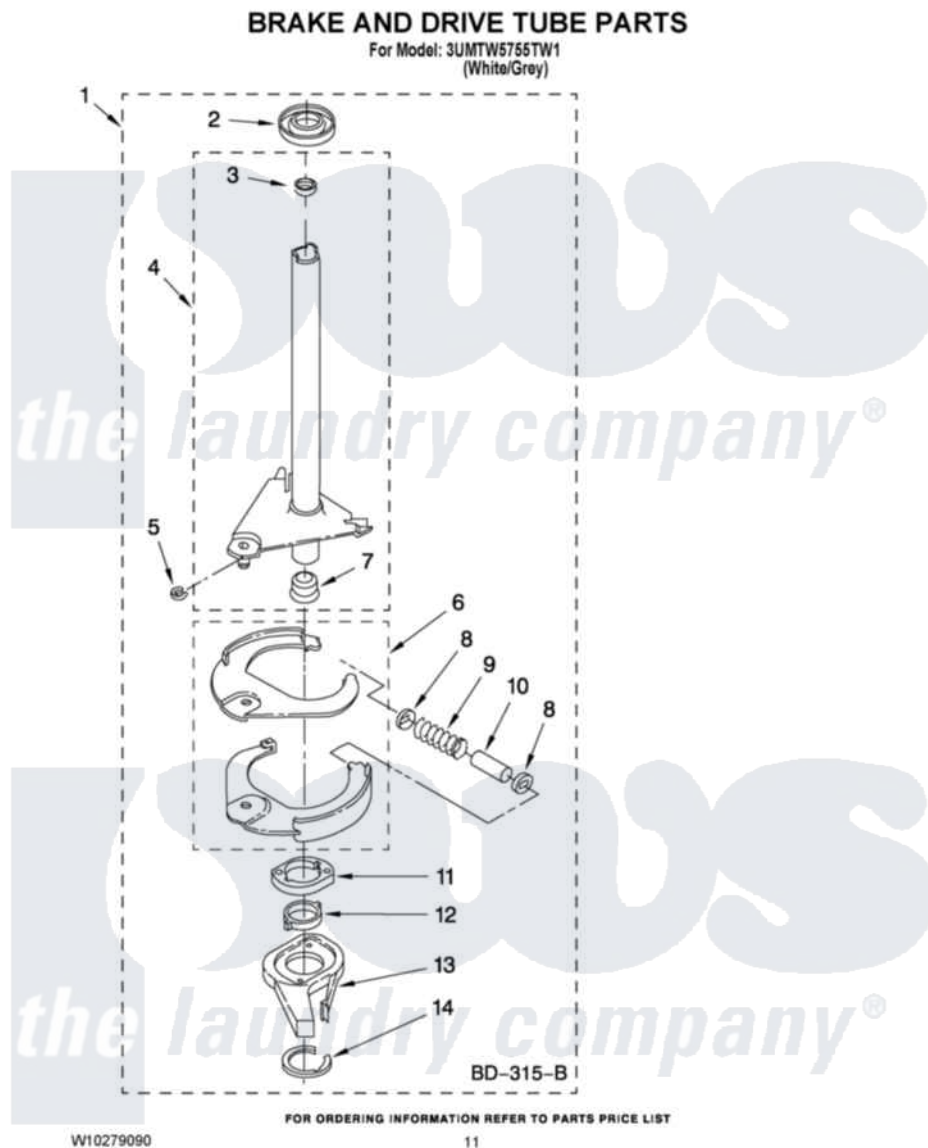

Maytag 3UMTW5755TW1 07 - BRAKE AND DRIVE TUBE PARTS

Maytag [Residential Maytag 3UMTW5755TW1 Washer Parts](#) Parts Diagram 07 - BRAKE AND DRIVE TUBE PARTS

Click on the part number to view part

Item	Original Part Number	Replaced By	Status	Part Description
1	388952	285792		Basketdrive
2	62658			Ring, Thrust
3	356427			Seal, Spin Pinion
4	64027	64208		Tube-Spin
5	64035	W10083190		Ring, Retaining
6	64232	285438		Shoe-Brake
7	62703	8546462		"T" Bearing, Spin Tube
8	3353956	285658		Sleeve
9	387806		Not Available	Spring, Brake
10	3355360	285658		Sleeve
11	661516	8546461		Cam, Brake Release
12	63022			Sleeve, Cam
13	64194	285790		Lining
14	90368	W10083200		Ring, Retaining
NI	285208			Lubricant