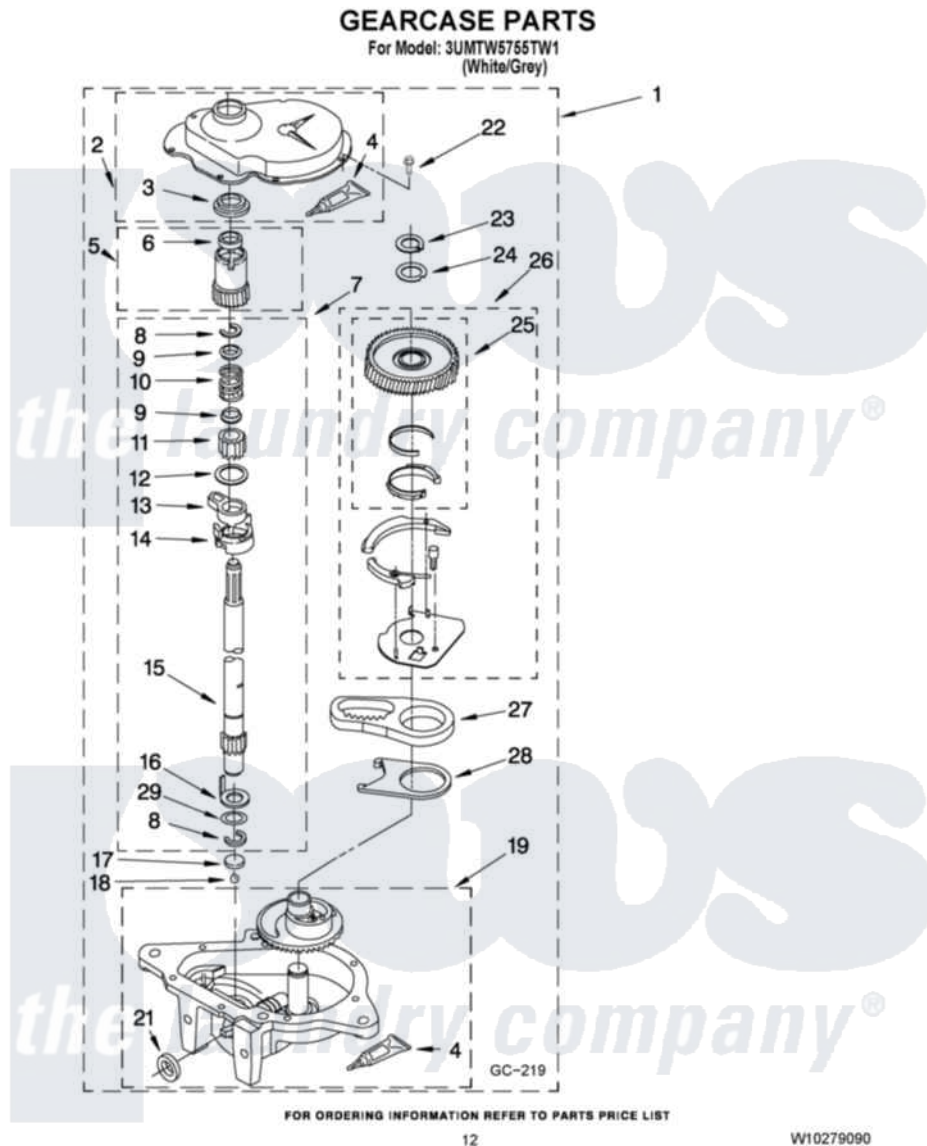

Maytag 3UMTW5755TW1 08 - GEARCASE PARTS

Maytag [Residential Maytag 3UMTW5755TW1 Washer Parts](#) Parts Diagram 08 - GEARCASE PARTS
Click on the part number to view part

Item	Original Part Number	Replaced By	Status	Part Description
1	3949118	3363395		Gearcase
2	285202			Cover, Gearcase
3	3349985			Seal, Gearcase Cover
4	285195			Sealer Sealer, Gasket
5	63320	285362		Gear and Pinon
6	356427			Seal, Spin Pinion
7	389387			Shaft, Agitator
8	90369		Not Available	Ring, Retaining (2)
9	62677			Retainer, Spring
10	62676			Spring, Agitator
11	63273	285509		Shaft, Agitator
12	62619			Washer, Agitator Gear
13	62580	285206		Cam-Agitator
14	62581	285206		Cam-Agitator
15	285509			Shaft, Agitator
16	62618			Washer, Cam Thrust

17	16018	285205	Bearing
18	85529	285205	Bearing
19	3366851	3363395	Gearcase
21	285352		Seal Kit, Thrust Plug
22	3351614		Screw, Gearcase Cover Mounting
23	3362552	285765	Ring-Retr
24	285735	285766	Washer Kit, Thrust
25	3348567	W102333584	Gear-Spin
26	285595		Neutral Assembly
27	3349296	8546456	Rack, Connecting
28	62621		Actuator, Shift
29	388815		Washer, Intermediate 1 3976263 Miscellaneous Parts Bag 2 3976300 Washer, Inlet Hose 3 3366913 Clamp, Hose