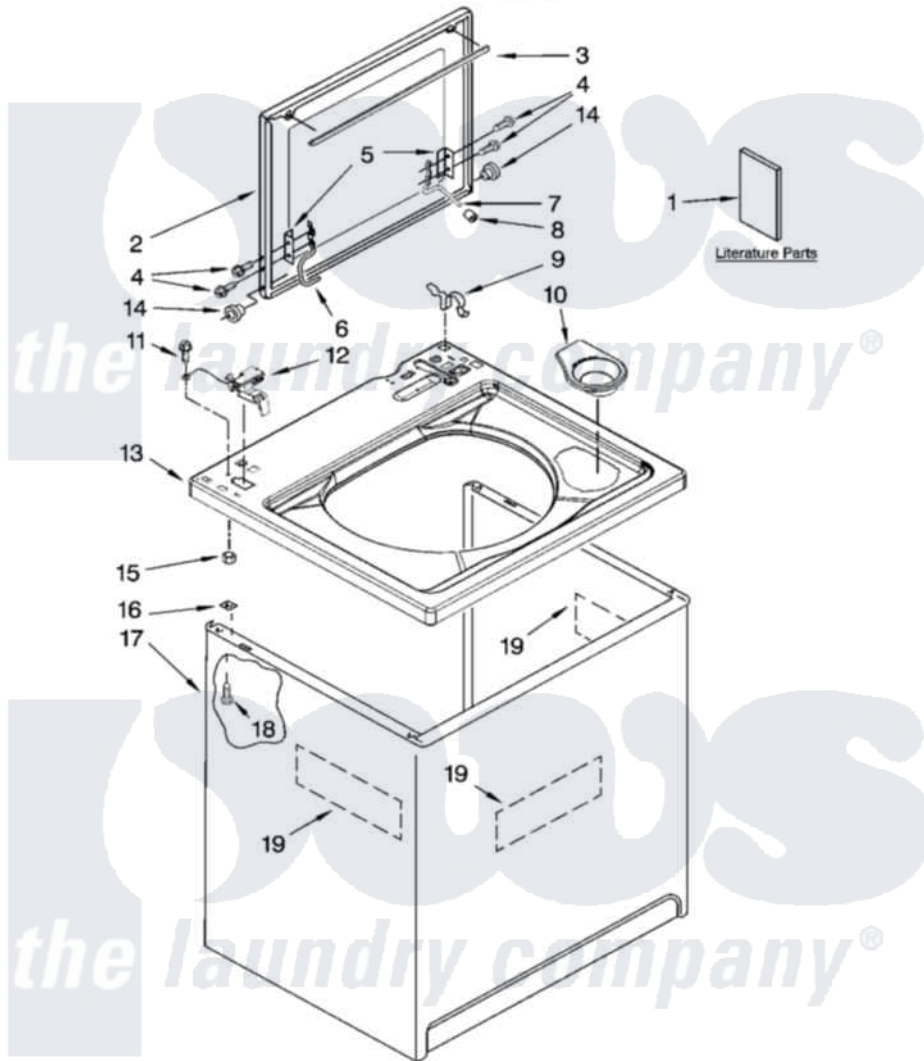

Maytag 3UMTW5955TW0 01 - TOP AND CABINET PARTS

MAYTAG

TOP AND CABINET PARTS

For Model: 3UMTW5955TW0
(White/Grey)

AUTOMATIC
WASHER

3-06 Litho in U.S.A. (drd)

1

Part No. W10197436 Rev. A

Maytag [Residential Maytag 3UMTW5955TW0 Washer Parts](#) Parts Diagram 01 - TOP AND CABINET PARTS
Click on the part number to view part

Item	Original Part Number	Replaced By	Status	Part Description
1	W10131567		Not Available	Use & Care Guide (English)
"	W10117891		Not Available	Use & Care Guide (Arabic)
"	W10131593		Not Available	Feature Sheet (English)
"	W10117897		Not Available	Feature Sheet (Arabic)
"	W10116244		Not Available	Wiring Diagram
2	W10171569	W10193865		Lid
3	8054939			Seal, Lid
4	W10119828			Screw, Lid Hinge Mounting
5	21097			Pad, Lid Hinge
6	8559336	W10225136		Hinge 7 Pad Assembly
7	54583			Hinge, Lid
8	19119			Bumper, Lid Hinge
9	62780			Clip, Top And Cabinet And Rear Panel
10	8565967			Dispenser, Bleach
11	3351614			Screw, Gearcase Cover Mounting

12	8318084		Switch, Lid
13	8543479		Top
14	8319539		Bearing, Lid Hinge
15	8533959	680762	Nut
16	62750		Spacer, Cabinet To Top (4)
17	3950968	63424	Cabinet
18	3390631		Screw, 10-16 X 3/8
19	3976348		Absorber, Sound