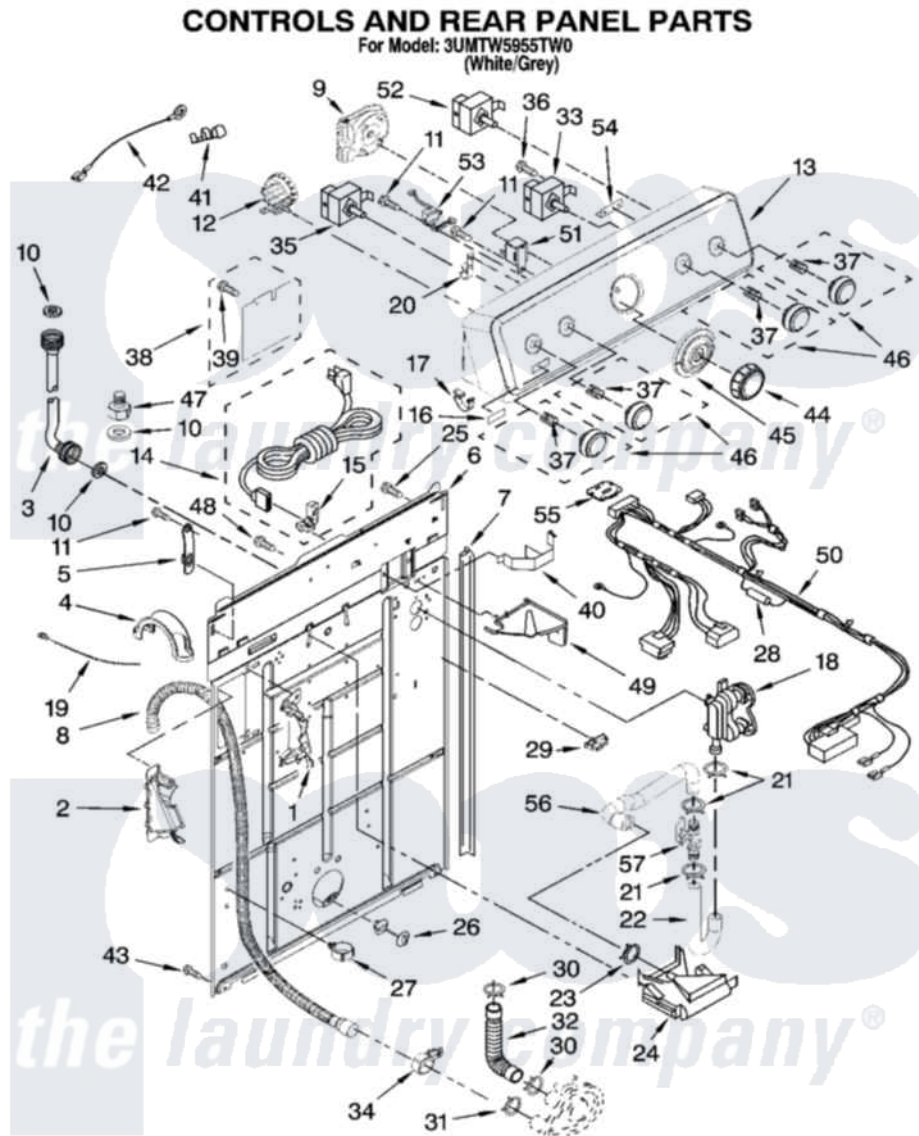

Maytag 3UMTW5955TW0 02 - CONTROLS AND REAR PANEL PARTS

W10197436

3

Maytag Residential Maytag 3UMTW5955TW0 Washer Parts Parts Diagram 02 - CONTROLS AND REAR PANEL PARTS

Click on the part number to view part

| Item | Original Part Number | Replaced By | Status | Part Description |
|------|---------------------------|---------------------------|--------|--|
| 1 | 8541669 | | | Bucket, Drain Hose |
| 2 | 8541658 | | | Bucket, Drain Hose |
| 3 | 3949382 | | | Hose, Water Inlet |
| " | 3949383 | | | Hose, Water Inlet |
| 4 | 8577378 | | | U-Bend, Drain Hose |
| 5 | 8568314 | | | Strap, Console |
| 6 | 8318015 | | | Panel, Rear |
| 7 | 62747 | | | Pad, Rear Panel |
| 8 | W10122138 | W10096921 | | Drain Hose Assembly |
| 9 | W10116254 | | | Timer, Control |
| 10 | 3976300 | 16123 | | Washer Inlet-Hose Miscellaneous Parts Must be Ordered Separately. |
| 11 | 90767 | | | Screw, 8A X 3/8 HeX Washer Head Tapping |
| 12 | 8577842 | W10339250 | | Switch-WL |
| 13 | W10115402 | W10144213 | | Console |