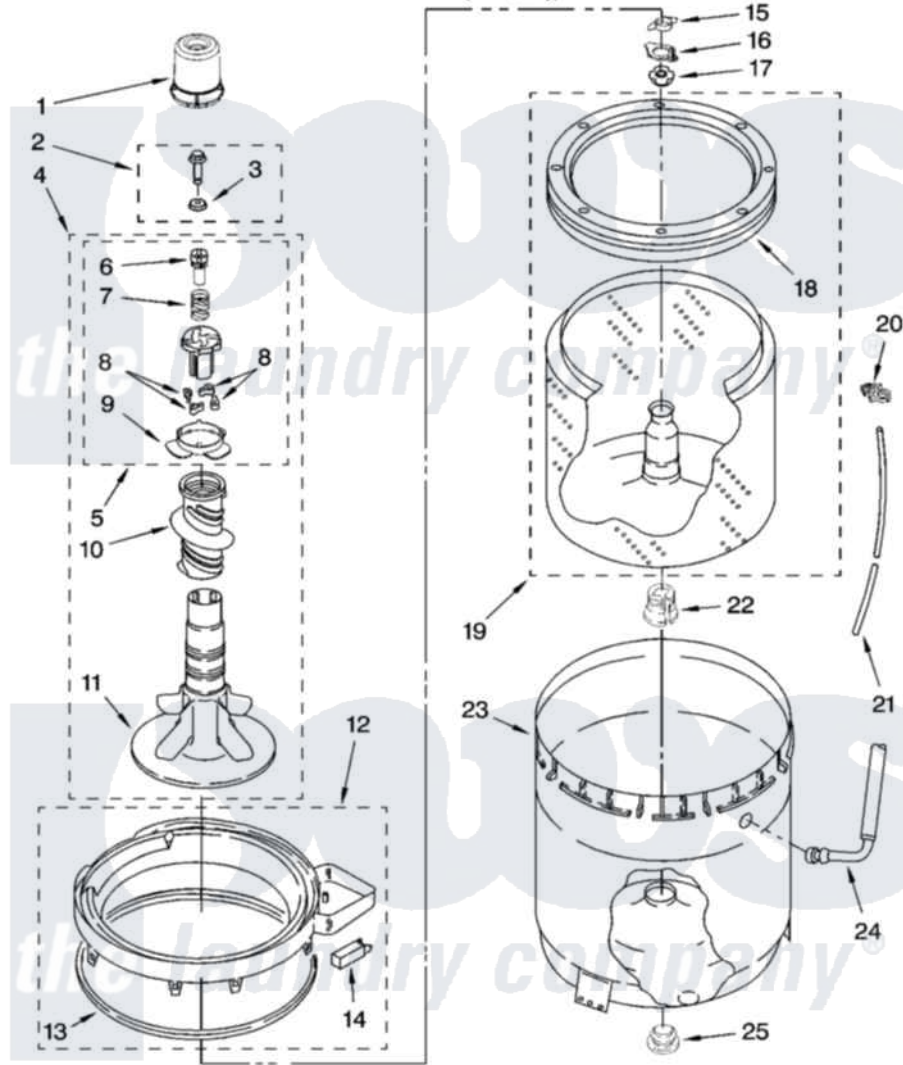

AGITATOR, BASKET AND TUB PARTS

For Model: 3UMTW5955TW0
(White/Grey)

W10197436

5

Maytag Residential Maytag 3UMTW5955TW0 Washer Parts Parts Diagram 03 - AGITATOR, BASKET AND TUB PARTS

Click on the part number to view part

Item	Original Part Number	Replaced By	Status	Part Description
1	8528278			Dispenser, Fabric Softener
2	358237			Screw And Washer
3	3949550			Washer
4	8538246			Agitator
5	8537433			Cam, Driven
6	8533540			Retainer, Spring
7	3946997			Spring, Compression
8	3366877	80040		Dog-Agitator
9	8055141			Bearing-Driven Cam
10	3946996			Auger, Agitator
11	3947517			Agitator
12	3954507	W10213410		Ring-Tub
13	3359585	3976308		Gasket, Tub Ring
14	8318246	W10213410		Ring-Tub
15	3354845			Clip, Agitator
16	8543666			Washer, Agitator

17	W10116602		Nut, Spanner
18	W10118233	W10006326	Balance Ring
19	8579546		Basket And Balance Ring
20	2219077		Clip, Pressure Switch Hose
21	3347780	353244	Hose, Pressure Switch
22	389140		Tub Block, Basket Drive
23	8283125		Tub
24	3948705		Hose, Bleach
25	383727		Gasket, Centerpodt