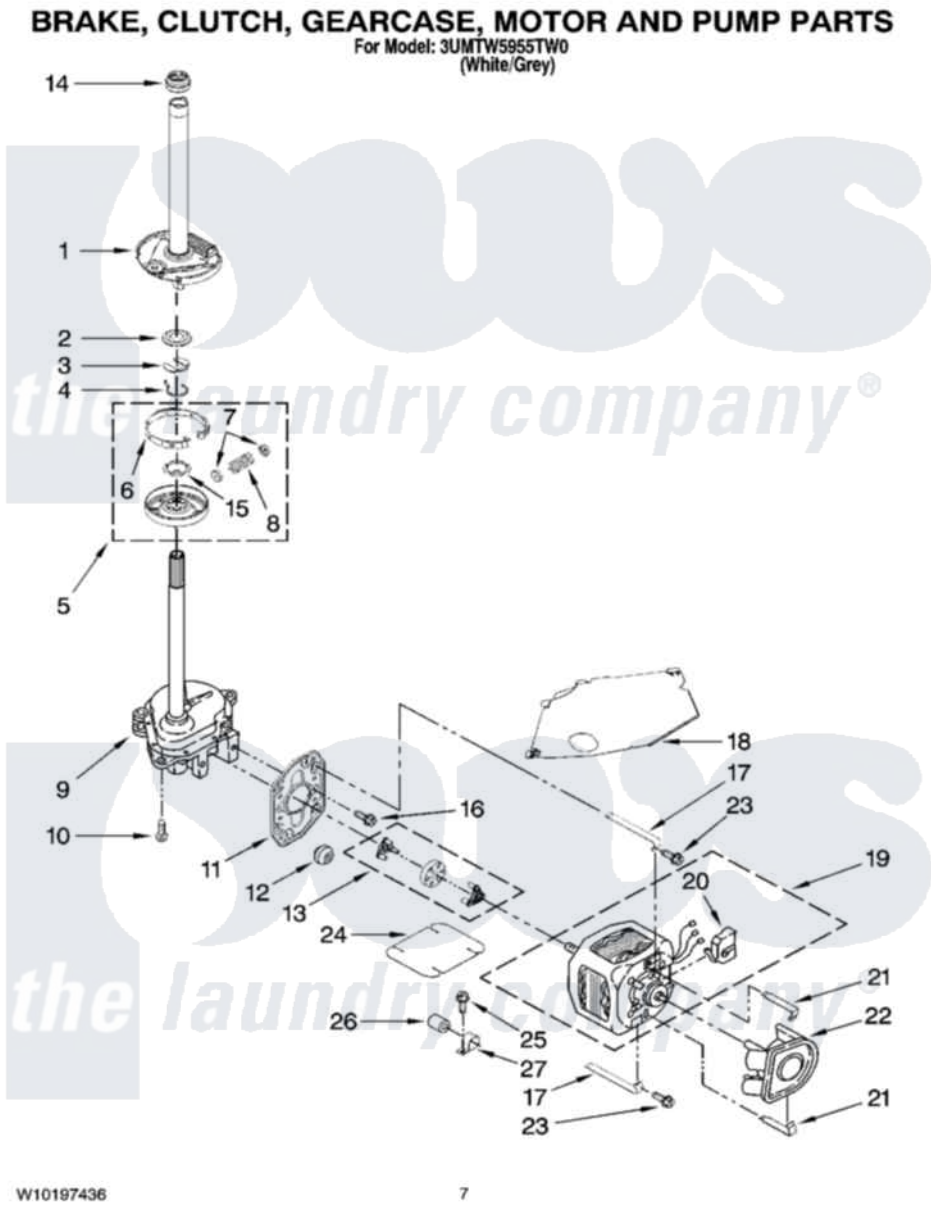

Maytag 3UMTW5955TW0 04 - BRAKE, CLUTCH, GEARCASE, MOTOR AND PUMP PARTS

Maytag [Residential Maytag 3UMTW5955TW0 Washer Parts](#) Parts Diagram 04 - BRAKE, CLUTCH, GEARCASE, MOTOR AND PUMP PARTS
Click on the part number to view part

Item	Original Part Number	Replaced By	Status	Part Description
1	388952	285792		Basketdrive
2	63292			Washer, Spin Tube Thrust
3	62697	W10080230		Ring, Spin Tube Support
4	63283	285353		Ring
5	3951311	285785		Clutch
6	3951308	285790		Lining
7	62646			Cap, Clutch Spring
8	3946792			Spring And Damper Assembly
9	3949118	3363395		Gearcase
10	3357334	3400516		Screw Anti-Rattle
11	62611			Plate, Motor Mount To Gearcase
12	62691			Grommet, Motor
13	3978849	285852A		Coupling
14	8577374			Seal, Centerpost

15	3355454		Clip, Main Drive
16	3400516		Screw Anti-Rattle
17	W10086010		Retainer, Motor
18	3362089		Shield, Tub To Motor
19	3950297		Motor, Main Drive
20	8529896		Switch, Main Drive Motor
21	8546127		Retainer, Pump
22	3363394		Pump
23	3387485	273556	Screw, 10-16 X 5/8
24	8316060		Shield, Tub To Motor
25	62863	3390631	Screw, 10-16 X 3/8
26	8572719	482156	Capacitor
27	3949496		Clamp, Capacitor