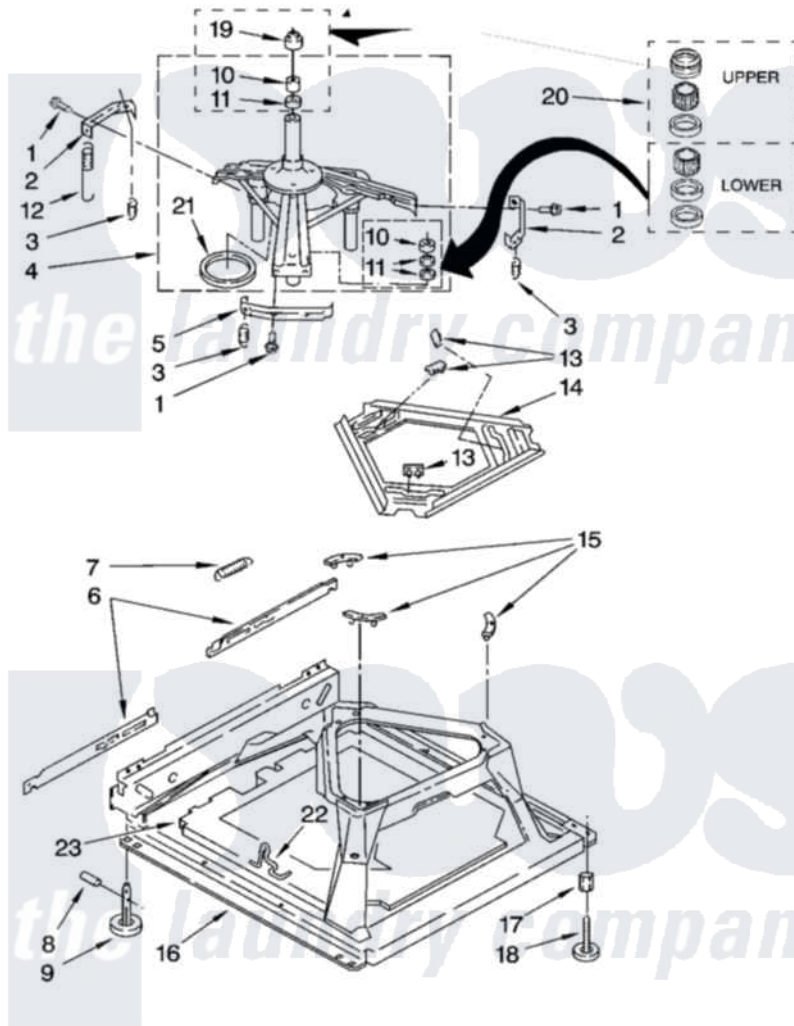

Maytag 3UMTW5955TW0 05 - MACHINE BASE PARTS

MACHINE BASE PARTS

For Model: 3UMTW5955TW0
(White/Grey)

8

W10197436

Maytag [Residential Maytag 3UMTW5955TW0 Washer Parts](#) Parts Diagram 05 - MACHINE BASE PARTS
Click on the part number to view part

Item	Original Part Number	Replaced By	Status	Part Description
1	3400076			Screw, Bracket Mounting
2	64067			Bracket, Spring Outer
3	63907			Spring, Suspension
4	8575214	280184		Support
5	64065			Bracket, Spring Outer
6	63466			Link, Leveling Mechanism
7	62597	8316845		Spring
8	62837			Pin, Knurled
9	62596	285244		Feet-Leveling
10	8546455			Bearing, Centerpost
11	357409	359449		Seal, Agitator Shaft
12	388492	W10250667		Spring, Counterweight
13	62568	285219		Pad
14	3946509			Plate, Suspension
15	3363660	285744		Pad
16	3946512	285771		Base

17	3359452	Nut, Lock
18	W10001130	Foot, Leveling
19	8577376	Seal, Centerpost
20	285203	Centerpost Bearing Kit
21	63134	Ring, Sound Deadening
22	W10145155	Retainer, Suspension Spring
23	8544816	Absorber, Sound