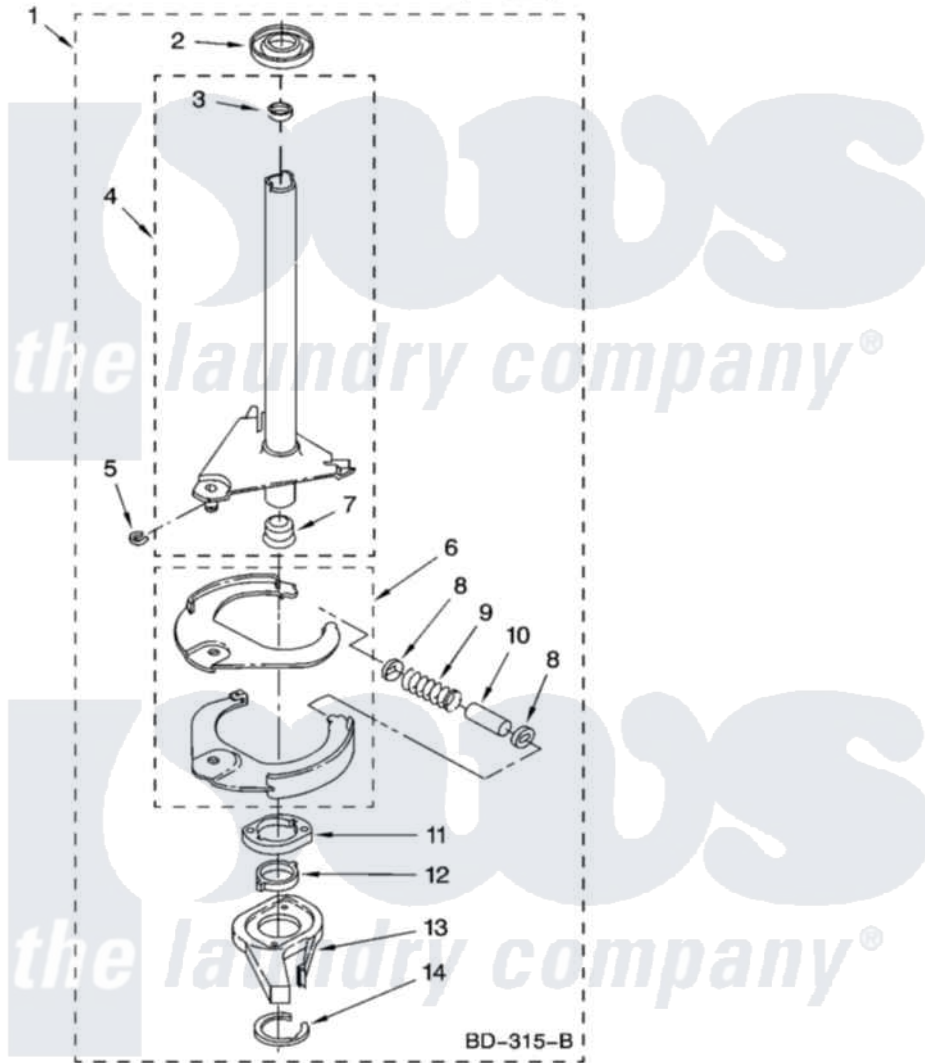

# Maytag 3UMTW5955TW0 07 - BRAKE AND DRIVE TUBE PARTS

## BRAKE AND DRIVE TUBE PARTS

For Model: 3UMTW5955TW0  
(White/Grey)

W10197436

11

Maytag [Residential Maytag 3UMTW5955TW0 Washer Parts](#) Parts Diagram 07 - BRAKE AND DRIVE TUBE PARTS  
Click on the part number to view part

Item	Original Part Number	Replaced By	Status	Part Description
1	388952	<a href="#">285792</a>		Basketdrive
2	<a href="#">62658</a>			Ring, Thrust
3	<a href="#">356427</a>			Seal, Spin Pinion
4	64027	<a href="#">64208</a>		Tube-Spin
5	64035	<a href="#">W10083190</a>		Ring, Retaining
6	64232	<a href="#">285438</a>		Shoe-Brake
7	62703	<a href="#">8546462</a>		"T" Bearing, Spin Tube
8	3353956	<a href="#">285658</a>		Sleeve
9	387806		Not Available	Spring, Brake
10	3355360	<a href="#">285658</a>		Sleeve
11	661516	<a href="#">8546461</a>		Cam, Brake Release
12	<a href="#">63022</a>			Sleeve, Cam
13	64194	<a href="#">285790</a>		Lining
14	90368	<a href="#">W10083200</a>		Ring, Retaining
NI	BLANK		Not Available	FOLLOWING PARTS NOT ILLUSTRATED
"	<a href="#">285208</a>			Lubricant