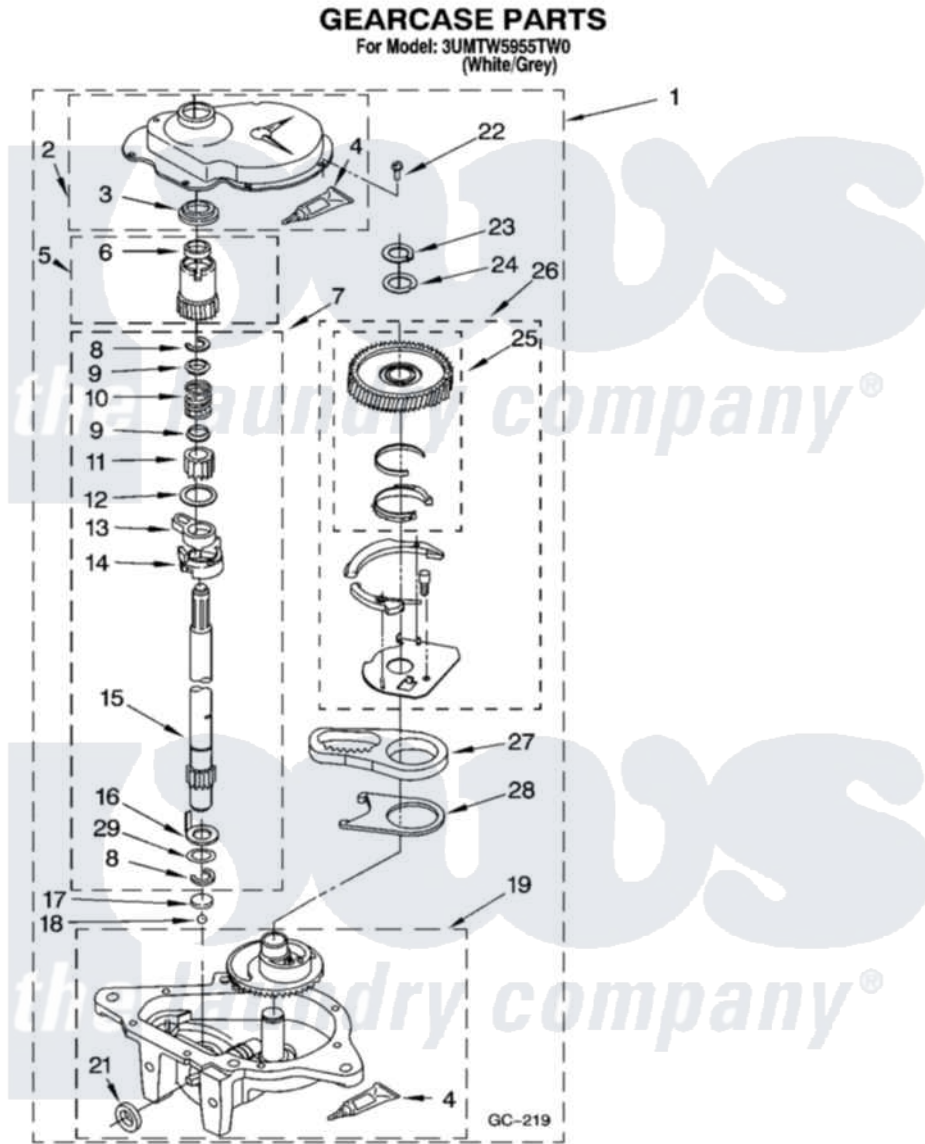

**Maytag 3UMTW5955TW0 08 - GEARCASE PARTS, OPTIONAL PARTS
(NOT INCLUDED)**

12

W10197436

Maytag Residential Maytag 3UMTW5955TW0 Washer Parts Parts Diagram 08 - GEARCASE PARTS, OPTIONAL PARTS (NOT INCLUDED)

Click on the part number to view part

Item	Original Part Number	Replaced By	Status	Part Description
1	3949118	3363395		Gearcase
2	285202			Cover, Gearcase
3	3349985			Seal, Gearcase Cover
4	285195			Sealer Sealer, Gasket
5	63320	285362		Gear and Pinion
6	356427			Seal, Spin Pinion
7	389387			Shaft, Agitator
8	90369		Not Available	Ring, Retaining (2)
9	62677			Retainer, Spring
10	62676			Spring, Agitator
11	63273	285509		Shaft, Agitator
12	62619			Washer, Agitator Gear
13	62580	285206		Cam-Agitator
14	62581	285206		Cam-Agitator
15	285509			Shaft, Agitator

16	62618		Washer, Cam Thrust
17	16018	285205	Bearing
18	85529	285205	Bearing
19	3366851	3363395	Gearcase
21	285352		Seal Kit, Thrust Plug
22	3351614		Screw, Gearcase Cover Mounting
23	3362552	285765	Ring-Retrn
24	285735	285766	Washer Kit, Thrust
25	3348567	W10233584	Gear-Spin
26	285595		Neutral Assembly
27	3349296	8546456	Rack, Connecting
28	62621		Actuator, Shift
29	388815		Washer, Intermediate 1 3976263 Miscellaneous Parts Bag 2 3976300 Washer, Inlet Hose 3 3366913 Clamp, Hose
NI	72017		Paint, Touch-Up
"	350938		Paint, Pressurized Spray B
"	350930		Paint, Pressurized Spray B
"	799344		Paint, Touch-Up)
"	BLANK	Not Available	OIL
"	350572		Oil
"	BLANK	Not Available	LUBRICANT
"	285208		Lubricant
"	BLANK	Not Available	SEALER
"	285195		Sealer Sealer, Gasket
"	BLANK	Not Available	ACCESSORY PARTS
"	367031		Water System Parts
"	280129	280129A	Break-Sphn
"	280130	280130A	Adapter
"	280131	40922	Hose