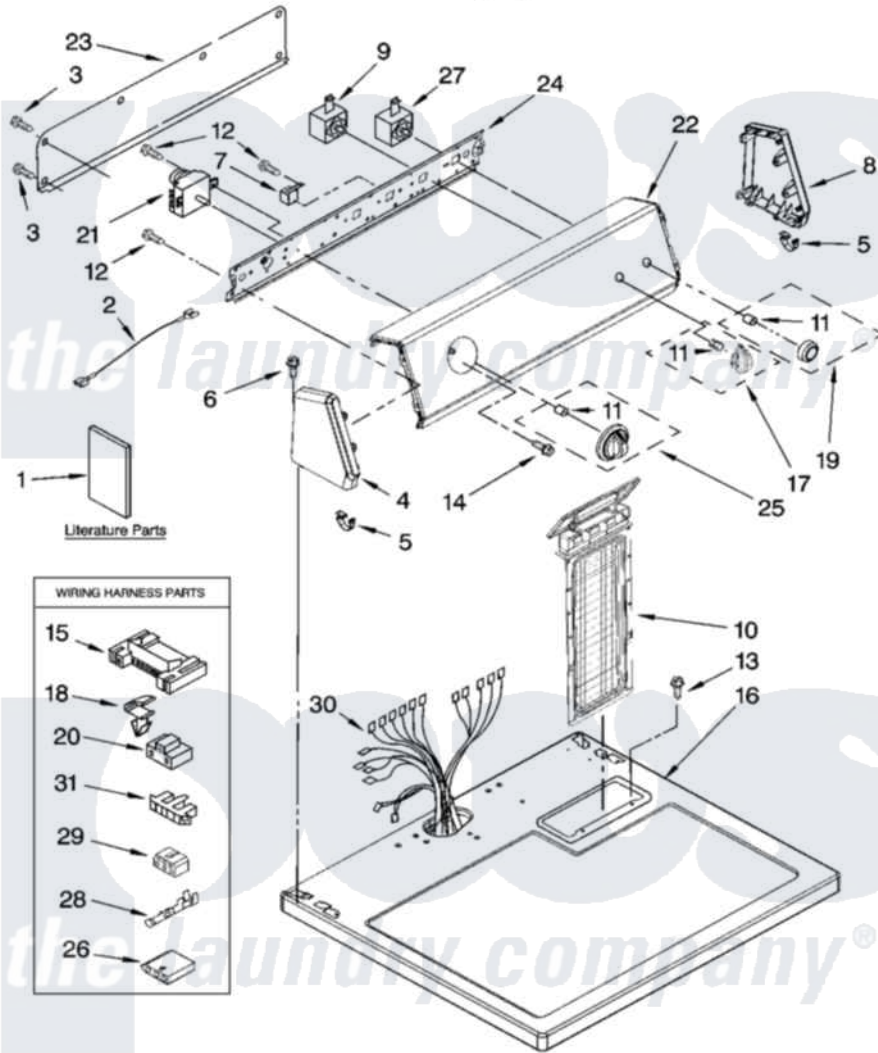

# Maytag 3ZAED4475TQ0 01 - TOP AND CONSOLE PARTS

## Admiral TOP AND CONSOLE PARTS

29" ELECTRIC DRYER

For Models: 3ZAED4475TQ0  
(White)

7-07 Litho in U.S.A. (LT)

1

Part No. W10146174 Rev. A

Maytag Residential Maytag 3ZAED4475TQ0 Dryer Parts Parts Diagram 01 - TOP AND CONSOLE PARTS

[Click on the part number to view part](#)

Item	Original Part Number	Replaced By	Status	Part Description
1	W10127418		Not Available	Instruction, Installation
"	W10127419		Not Available	Use & Care Guide
"	W10119073		Not Available	Wiring Diagram
2	<a href="#">3401684</a>			Jumper, Wire
3	<a href="#">693995</a>			Screw, Hex Head
4	8579674	<a href="#">8579686</a>		Endcap
5	<a href="#">8312709</a>			Clip-Console
6	<a href="#">388326</a>			Screw, 8-18 X 1.25
7	<a href="#">3952439</a>			Buzzer, Mini
8	8579673	<a href="#">8579685</a>		Endcap
9	<a href="#">3399639</a>			Switch, Rotary Temperature
10	<a href="#">8558463</a>			HAndle And Lint Screen Assembly
11	<a href="#">8536939</a>			Clip, Knob
12	8533971	<a href="#">90767</a>		Screw, 8A X 3/8 HeX Washer Head Tapping
13	688082	<a href="#">487240</a>		Screw, For Mtg. Service