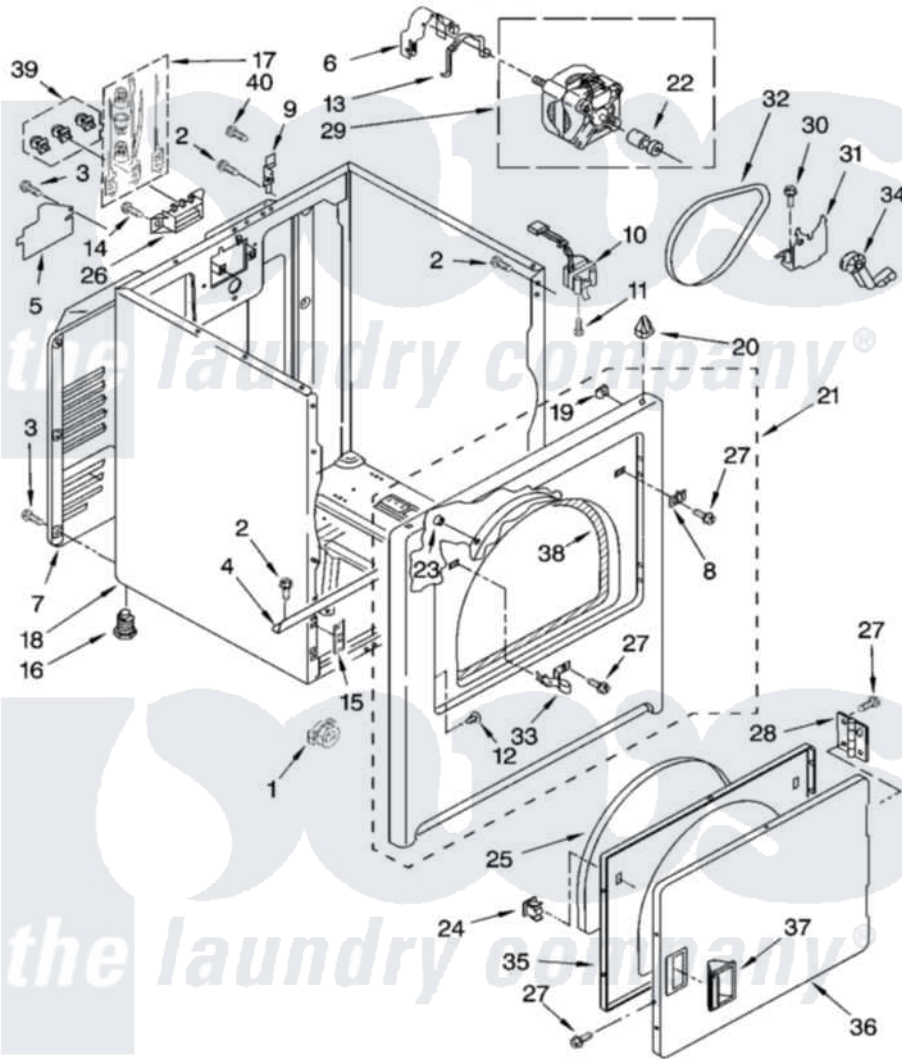

Maytag 3ZAED4475TQ0 02 - CABINET PARTS

CABINET PARTS

For Models: 3ZAED4475TQ0
(White)

W10146174

3

Maytag [Residential Maytag 3ZAED4475TQ0 Dryer Parts](#) Parts Diagram 02 - CABINET PARTS

[Click on the part number to view part](#)

Item	Original Part Number	Replaced By	Status	Part Description
1	8316644			Power Cord, Strain Relief
2	343641	681414		Screw, 10AB X 1/2
3	693995			Screw, Hex Head
4	8541400			Bracket, Cabinet
5	3396795			Cover, Terminal Block
6	3404162			Clamp, Motor
7	3396805	280043		Panel-Rear
8	3403630			Plug, Strike Hole
9	8066217			Hinge, Top
10	3406107			Door Switch Assembly
11	697773	3395530		Screw
12	3404413			Plug, Hinge Hole
13	660658			Clamp, Motor Mounting 343481 685441
14	3393008	308685		Side Trim)
15	3394083			Clip, Front Panel
16	3392100	49621		Feet-Leveling

"	279810		Foot-Optional
17	279318		Terminal Tinned And Brass Panel
18	8530603	8533643	Cabinet
19	98234		Clip, U-Bend
20	690363	18776	Lock, Front Top
21	3403444	279852	Panel
22	685018	685064	Pulley, 50 Hz
23	685203	279220	Clip
24	3389441		Door Catch Assembly
25	3405246		Seal, Door Push-To-Start
26	3397659		Block, Terminal
27	342055	488627	Screw
28	3405514	W10362431	Hinge And Pin Assembly
29	685815	W10416572	Motor-Drive
30	3400500		Bolt, 3405245 5/16-18 X 3/4
31	348780		Base, Motor
32	8066065	341241	Belt
33	3403431		Strike, Panel
34	691366		Idler And Pulley Assembly
35	3402341		Door, Inner
36	3402335		Door, Front
37	3405184		Handle, Door
38	3406129		Seal And Bearing Assembly
39	279393		Terminal Block Screw Kit
40	697776	4331106	Screw, No.10-32 X 7/16