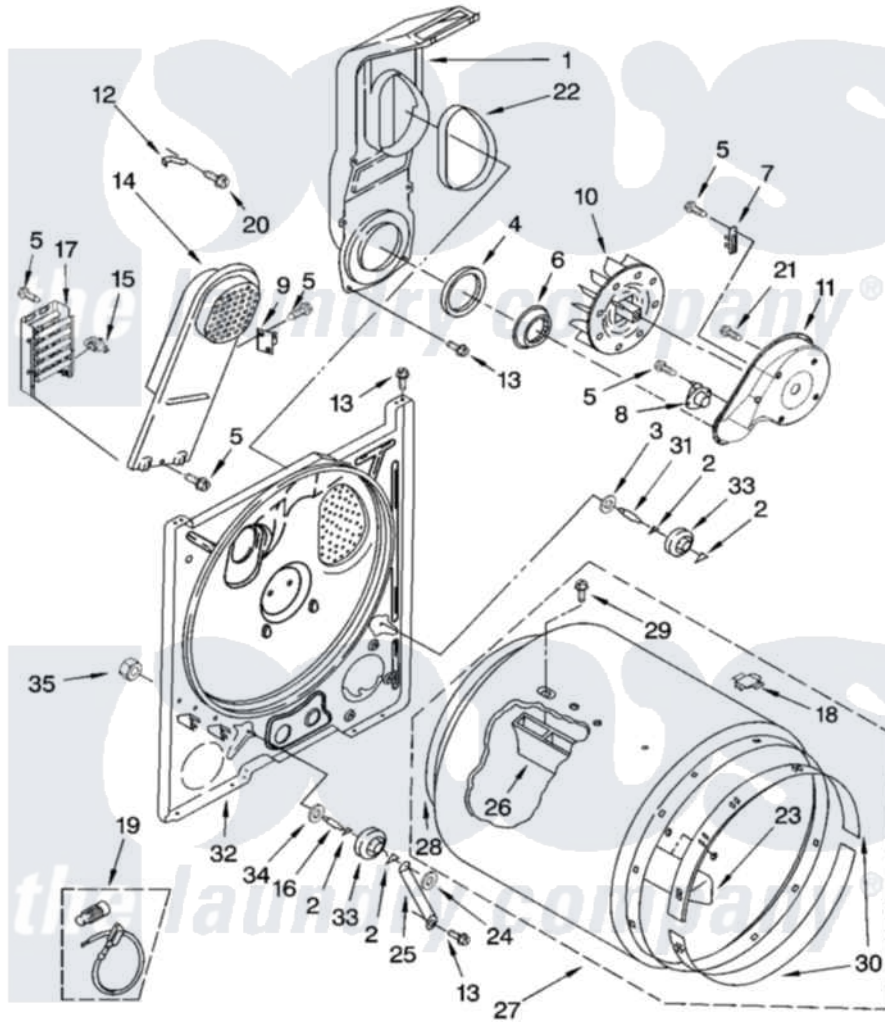

Maytag 3ZAED4475TQ0 03 - BULKHEAD PARTS, OPTIONAL PARTS (NOT INCLUDED)

BULKHEAD PARTS
For Models: 3ZAED4475TQ0
(White)

W10146174

5

Maytag [Residential Maytag 3ZAED4475TQ0 Dryer Parts](#) Parts Diagram 03 - BULKHEAD PARTS, OPTIONAL PARTS (NOT INCLUDED)

[Click on the part number to view part](#)

Item	Original Part Number	Replaced By	Status	Part Description
1	348368			Lint Chute Assembly
2	690997			Washer, Thrust
3	3388703			Washer, Support
4	347139			Seal, Lint Chute
5	90767			Screw, 8A X 3/8 HeX Washer Head Tapping
6	696302			Shield, Exhaust
7	3392519			Thermal Limiter
8	3387137			Thermostat, Internal-Bias
9	3977393	279816		Cutoff-Tml
10	694089			Wheel, Blower
11	8577230			Housing, Blower
12	3398161			CLIP
13	343641	681414		Screw, 10AB X 1/2
14	8541818			Box, Heater

15	3977767		Thermostat, High Limit 250 F
16	3399506	W10359270	Shaft, Drum Roller Threads
17	3403585	279838	Element
18	8066086		Plug, Drum Hole
19	279457		Wire Kit, Terminal
20	489463		Screw, 8-18 X 1/16
21	3390647	488729	Screw
22	339956		Seal, Air Duct To Bulkhead
23	3403636		Baffle, Drum
24	90296		Nut, Push On
25	3976434		Bracket, Support Shaft
26	692490		Baffle, Drum
27	695587		Drum Assembly
28	3406130	279857	Seal
29	W10109200		Screw, Baffle Mounting
30	692526	279441	BeaRng-Rng
31	3399507	W10359269	Shaft, Drum Roller Threads
32	3403410		Bulkhead
33	3397590	349241T	Support
34	348197		Washer, Support
35	3359452		Nut, Lock
NI	279948	4392065	Kit, Dryer Repair
"	3406839		Dry Rack Assembly
"	8522199		Accessory Parts
"	72017		Paint, Touch-Up
"	4392899		Paint, Touch-Up
"	350930		Paint, Pressurized Spray B
"	4392901		Paint, Pressurized Spray
"	350938		Paint, Pressurized Spray B
"	799344		Paint, Touch-Up)
"	4392900		Paint, Bulk)