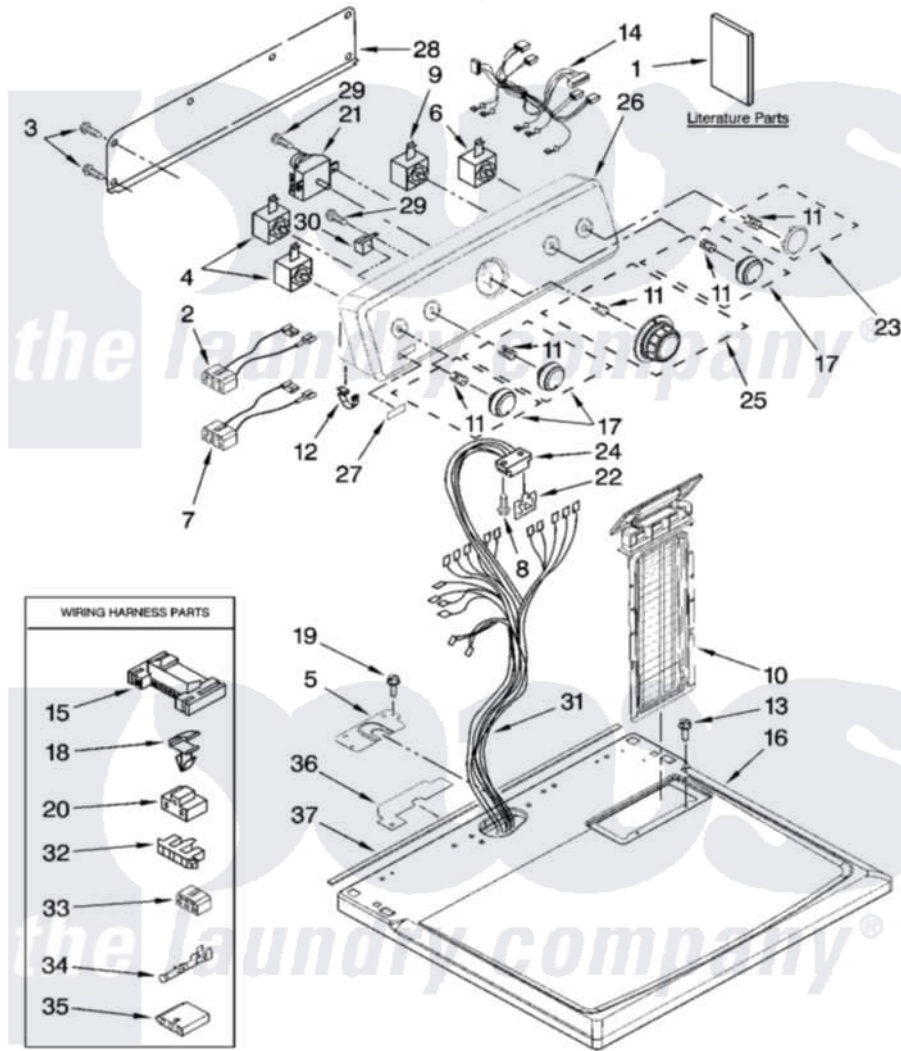

Maytag 3ZMED5705TW0 01 - TOP AND CONSOLE PARTS

TOP AND CONSOLE PARTS

29" ELECTRIC DRYER

For Model: 3ZMED5705TW0
(White)

7-07 Litho in U.S.A. (LT.)

FOR ORDERING INFORMATION REFER TO PARTS PRICE LIST

1

Part No. W10146363 Rev. A

Maytag Residential Maytag 3ZMED5705TW0 Dryer Parts Parts Diagram 01 - TOP AND CONSOLE PARTS

Click on the part number to view part

Item	Original Part Number	Replaced By	Status	Part Description
1	W10127416		Not Available	Use & Care Guide
"	W10119075		Not Available	Wiring Diagram
2	W10124166			Wire, Jumper
3	693995			Screw, Hex Head
4	3405156			Switch, Rotary
5	8565981			Bracket, Harness
6	W10119074			Switch, Push-To-Start
7	W10166561			Jumper, Guard On/Off
8	343641	681414		Screw, 10AB X 1/2
9	3399639			Switch, Rotary Temperature
10	8565972			Screen, Lint
11	8536939			Clip, Knob
12	8312709			Clip-Console
13	688983	487240		Screw, For Mtg. Service Capacitor
14	W10110861			Wire, Jumper
15	3395683			Receptacle, Multi-Terminal

16	W10112597	W10112599	Top
17	W10110035		Knob
18	3394427		Clip-Harness
19	337686	Not Available	SCREW, 8-18 X .500
20	3401144		Connector
21	3406282		Timer Assembly
22	8558178		Control, Electronic
23	W10110037		Knob
24	3391885		Connector, Edge
25	W10110036		Knob
26	W10118293	W10144641	Console
27	W10112569	W10203949	Medallion
28	W10112576		Panel, Rear Console
29	8533971	90767	Screw, 8A X 3/8 HeX Washer Head Tapping
30	3952439		Buzzer, Mini
31	W10119076		Harness, Wiring
32	3397269		Connector, Timer
33	3347243		Block, Disconnect
34	94614		Terminal
35	3936144		Do-It-Yourself Repair Manuals
36	W10118608		Foam-Seal Console Bracket
37	W10118608		Foam-Seal Console Bracket