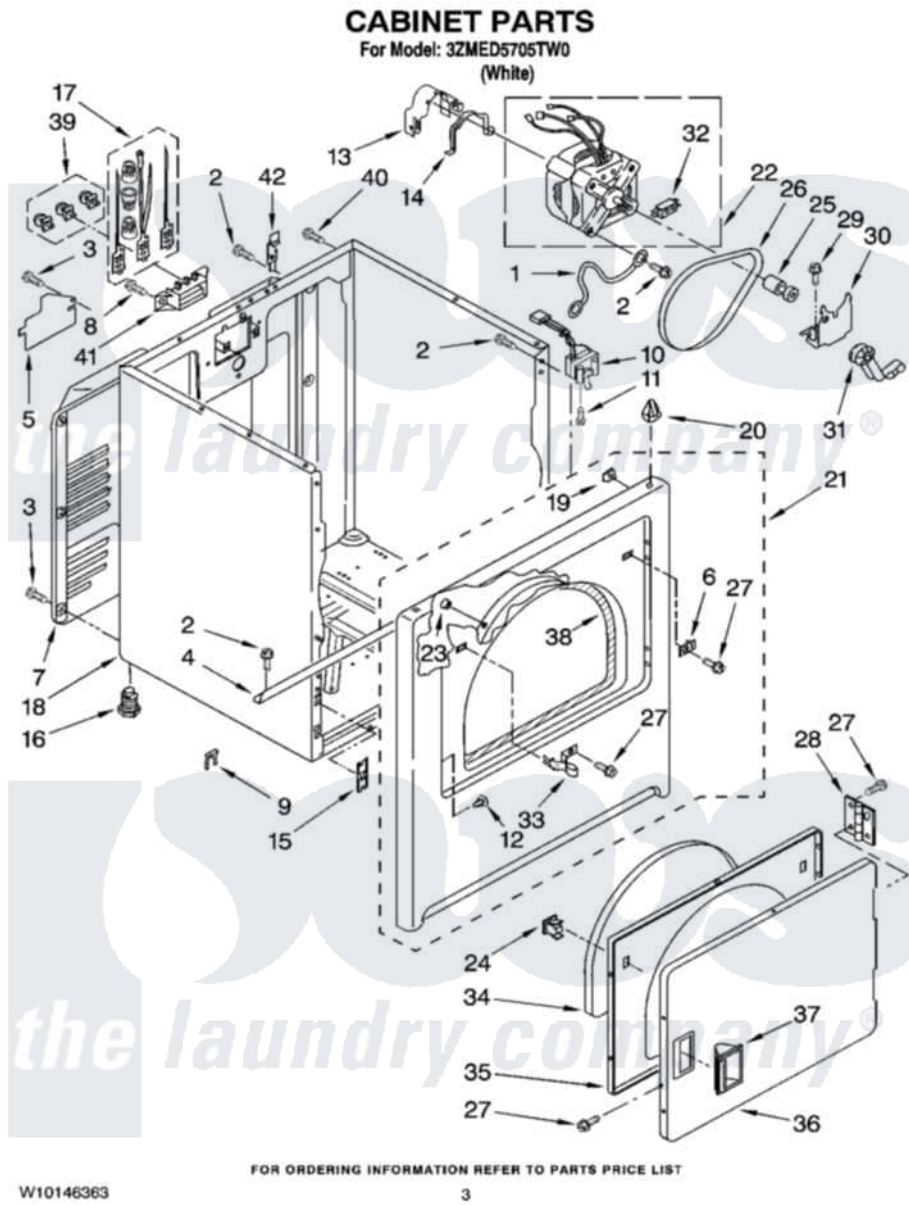

Maytag 3ZMED5705TW0 02 - CABINET PARTS

Maytag [Residential Maytag 3ZMED5705TW0 Dryer Parts](#) Parts Diagram 02 - CABINET PARTS
Click on the part number to view part

Item	Original Part Number	Replaced By	Status	Part Description
1	690236			Wire, Ground
2	343641	681414		Screw, 10AB X 1/2
3	693995			Screw, Hex Head
4	8541400			Bracket, Cabinet
5	3396795			Cover, Terminal Block
6	3403630			Plug, Strike Hole
7	3396805	280043		Panel-Rear
8	3393008	308685		Side Trim)
9	8316644			Power Cord, Strain Relief
10	3406107			Door Switch Assembly
11	697773	3395530		Screw
12	3404413			Plug, Hinge Hole
13	3404162			Clamp, Motor
14	660658			Clamp, Motor Mounting 343481 685441
15	3394083			Clip, Front Panel
16	3392100	49621		Feet-Leveling

"	279810		Foot-Optional
17	279318		Terminal Tinned And Brass Panel
18	8530603	8533643	Cabinet
19	98234		Clip, U-Bend
20	690363	18776	Lock, Front Top
21	3403444	279852	Panel
22	685815	W10416572	Motor-Drve
23	685203	279220	Clip
24	3406839		Dry Rack Assembly
25	685018	685064	Pulley, 50 Hz
26	W10131364	341241	Belt
27	342055	488627	Screw
28	3405514	W10362431	Hinge And Pin Assembly
29	3400500		Bolt, 3405245 5/16-18 X 3/4
30	348780		Base, Motor
31	691366		Idler And Pulley Assembly
32	3388235		Switch, Centrifugal
33	3403431		Strike, Panel
34	3405246		Seal, Door Push-To-Start
35	3402341		Door, Inner
36	3402335		Door, Front
37	8565970		Handle, Door
38	3406129		Seal And Bearing Assembly
39	279393		Terminal Block Screw Kit
40	697776	4331106	Screw, No.10-32 X 7/16
41	3397659		Block, Terminal
42	8066217		Hinge, Top