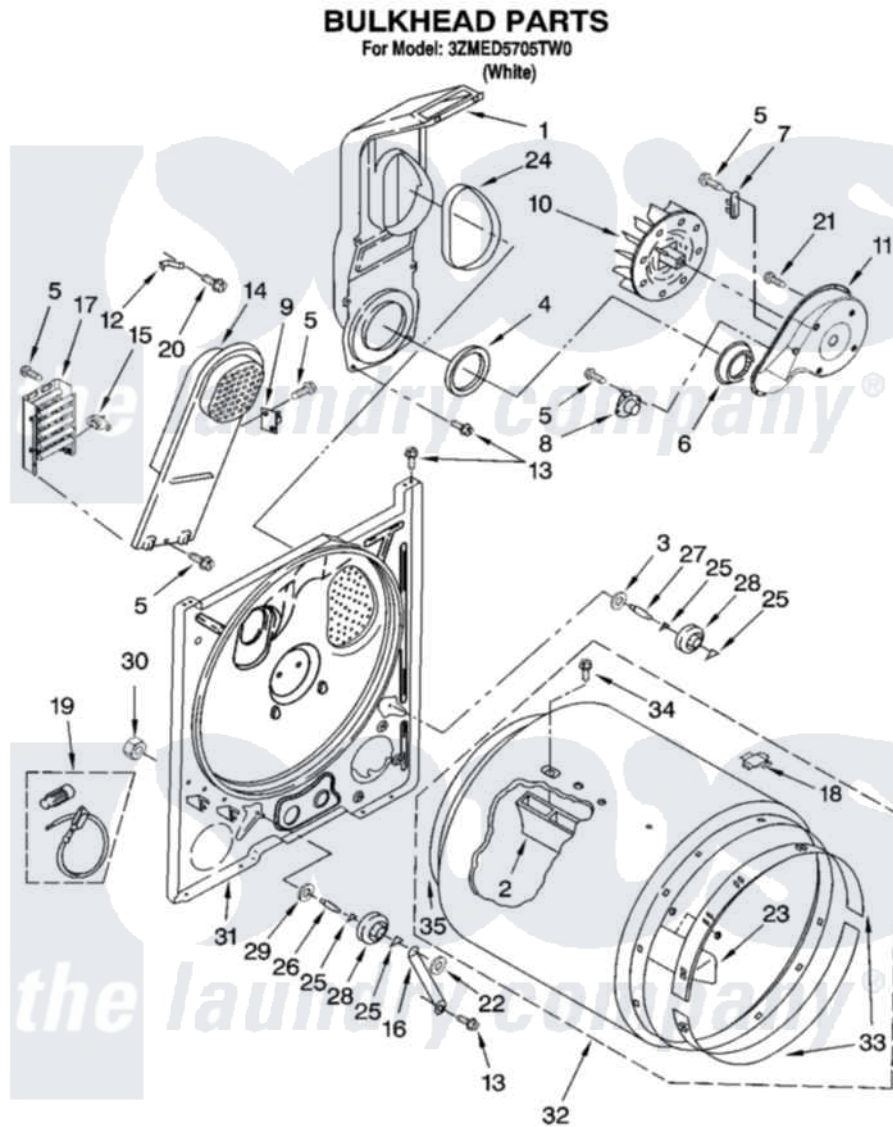

Maytag 3ZMED5705TW0 03 - BULKHEAD PARTS, OPTIONAL PARTS (NOT INCLUDED)

W10146363

FOR ORDERING INFORMATION REFER TO PARTS PRICE LIST

5

Maytag [Residential Maytag 3ZMED5705TW0 Dryer Parts](#) Parts Diagram 03 - BULKHEAD PARTS, OPTIONAL PARTS (NOT INCLUDED)

[Click on the part number to view part](#)

Item	Original Part Number	Replaced By	Status	Part Description
1	348368			Lint Chute Assembly
2	692490			Baffle, Drum
3	3388703			Washer, Support
4	347139			Seal, Lint Chute
5	90767			Screw, 8A X 3/8 HeX Washer Head Tapping
6	696302			Shield, Exhaust
7	3392519			Thermal Limiter
8	3387137			Thermostat, Internal-Bias
9	3977393	279816		Cutoff-Tml
10	694089			Wheel, Blower
11	8577230			Housing, Blower
12	3398161			CLIP
13	343641	681414		Screw, 10AB X 1/2
14	8541818			Box, Heater

15	3977767		Thermostat, High Limit 250 F
16	3976434		Bracket, Support Shaft
17	3403585	279838	Element
18	8066086		Plug, Drum Hole
19	279457		Wire Kit, Terminal
20	489463		Screw, 8-18 X 1/16
21	3390647	488729	Screw
22	90296		Nut, Push On
23	3403636		Baffle, Drum
24	339956		Seal, Air Duct To Bulkhead
25	690997		Washer, Thrust
26	3399506	W10359270	Shaft, Drum Roller Threads
27	3399507	W10359269	Shaft, Drum Roller Threads
28	3397590	349241T	Support
29	348197		Washer, Support
30	3359452		Nut, Lock
31	3403410		Bulkhead
32	695587		Drum Assembly
33	692526	279441	BeaRng-Rng
34	W10109200		Screw, Baffle Mounting
35	3406130	279857	Seal
NI	279948	4392065	Kit, Dryer Repair
"	3406839		Dry Rack Assembly
"	8522199		Accessory Parts
"	72017		Paint, Touch-Up
"	4392899		Paint, Touch-Up
"	350930		Paint, Pressurized Spray B
"	4392901		Paint, Pressurized Spray
"	350938		Paint, Pressurized Spray B
"	799344		Paint, Touch-Up)
"	4392900		Paint, Bulk)