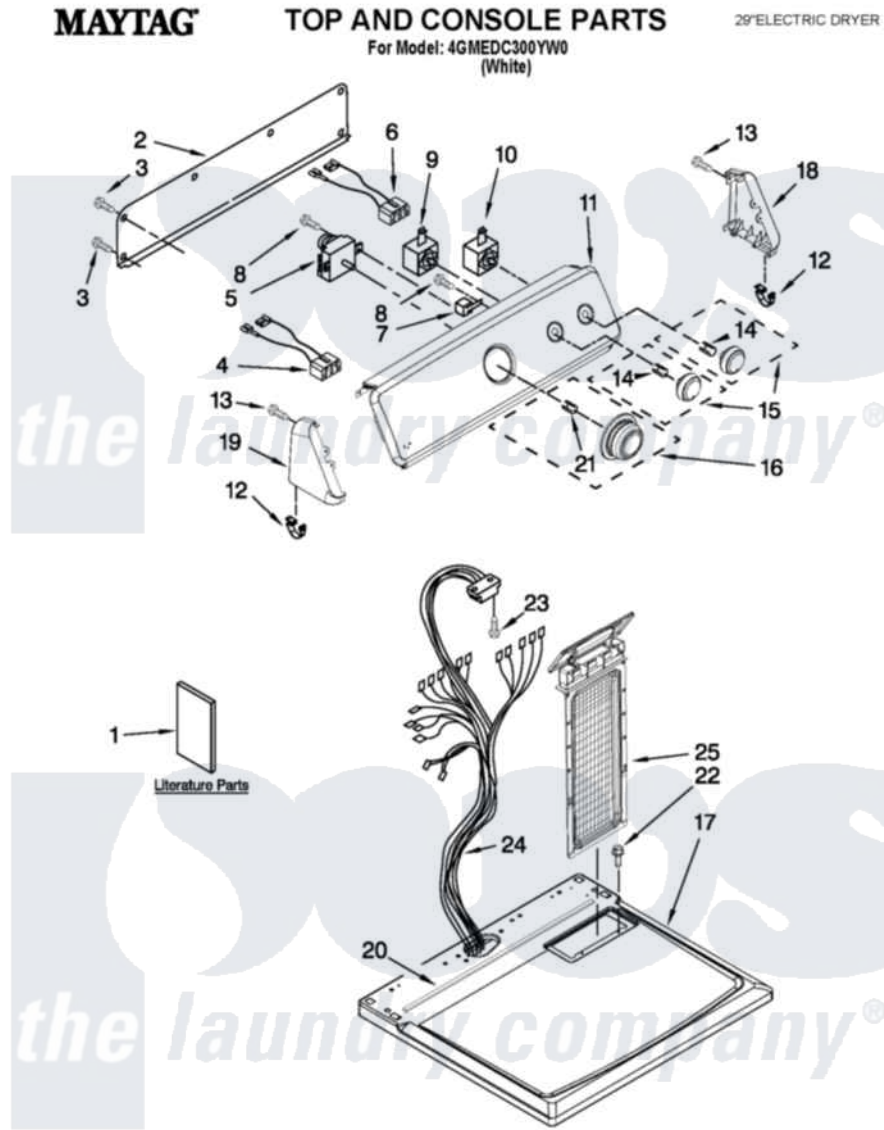

Maytag 4GMEDC300YW0 01 - TOP AND CONSOLE PARTS

2-12 Litho in U.S.A. (LT)(bay)

1

Part No. W10482544 Rev. A

FOR ORDERING INFORMATION REFER TO PARTS PRICE LIST

Maytag [Residential Maytag 4GMEDC300YW0 Dryer Parts](#) Parts Diagram 01 - TOP AND CONSOLE PARTS
 Click on the part number to view part

Item	Original Part Number	Replaced By	Status	Part Description
1	W10454274		Not Available	INSTRUCTIONS, INSTALLATION
"	W10454277		Not Available	USE & CARE GUIDE
"	8578889		Not Available	Wiring Diagram
2	W10103406			Panel, Rear Console
3	693995			Screw, Hex Head
4	W10113080			Wire, Jumper
5	3979617			Timer, 60 Hz
6	W10110861			Wire, Jumper
7	3952439			Buzzer, Mini
8	8533971	90767		Screw, 8A X 3/8 HeX Washer Head Tapping
9	3399639			Switch, Rotary Temperature
10	W10112668			Switch, Push-To-Start
11	W10365104			Console Panel And Bracket Assembly
12	8312709			Clip-Console

13	3348629	90767	Screw, 8A X 3/8 HeX Washer Head Tapping
14	8536939		Clip, Knob
15	W10317455		Knob, Push-To-Start
16	W10317454		Timer Knob And Dial Assembly
17	W10225059		Top And Seal Assembly
18	W10193821		Cap, End
19	W10193824		Endcap Console Bracket
20	W10316616		Foam Seal Top
21	688805		Clip, Spring Knob
22	688983	487240	Screw, For Mtg. Service Capacitor
23	343641	681414	Screw, 10AB X 1/2
24	W10386313		Harness, Wiring
25	8565972		Screen, Lint