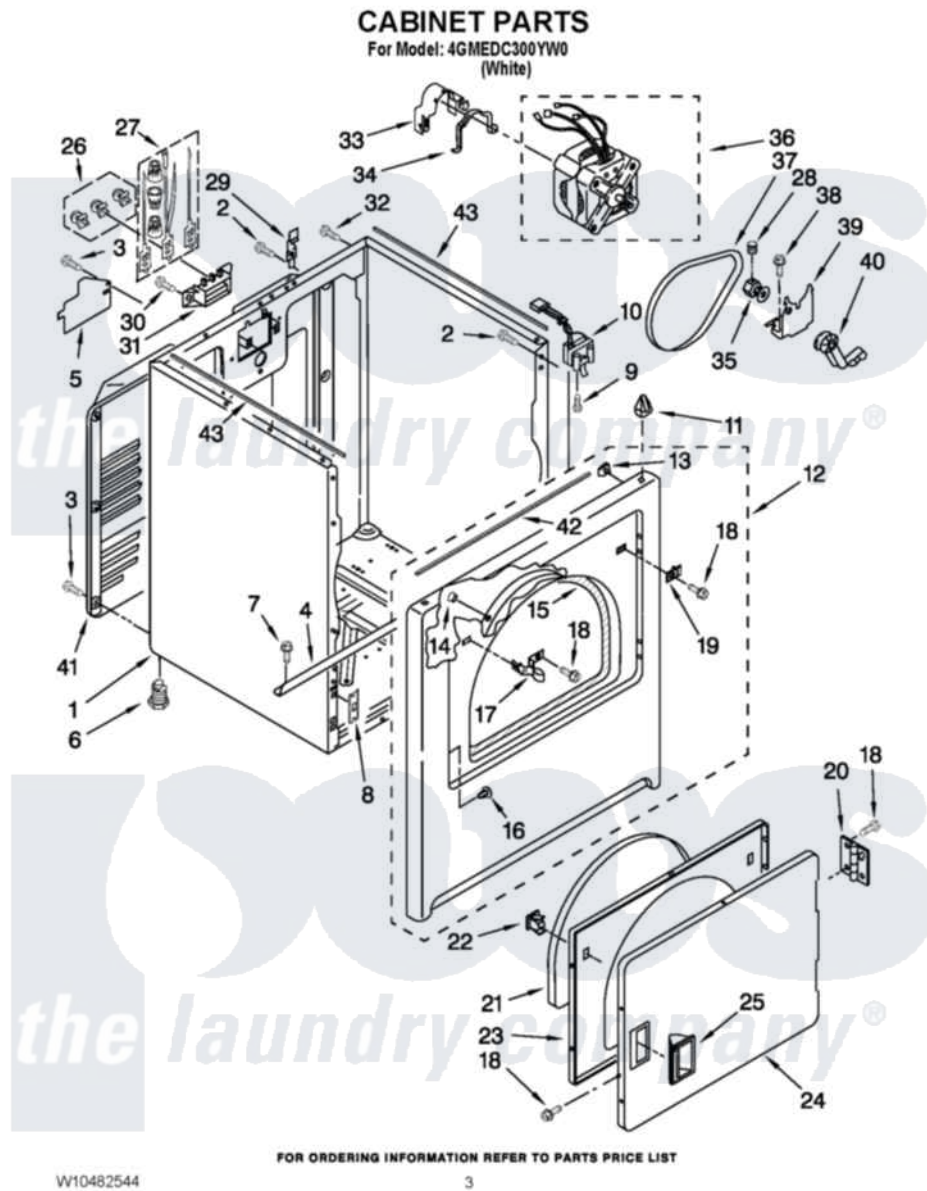

Maytag 4GMEDC300YW0 02 - CABINET PARTS

Maytag [Residential Maytag 4GMEDC300YW0 Dryer Parts](#) Parts Diagram 02 - CABINET PARTS
Click on the part number to view part

Item	Original Part Number	Replaced By	Status	Part Description
1	W10224934			Cabinet
2	343641	681414		Screw, 10AB X 1/2
3	693995			Screw, Hex Head
4	W10236073			Bracket, Cabinet
5	3396795			Cover, Terminal Block
6	3392100	49621		Feet-Leveling
NI	279810			Foot-Optional
7	3390647	488729		Screw
8	3394083			Clip, Front Panel
9	697773	3395530		Screw
10	3406109	3406107		Door Switch Assembly
11	8066092			Lock, Front Top
12	W10224856			Panel, Front And Seal Assembly
13	98234			Clip, U-Bend
14	685203	279220		Clip
15	3406129			Seal And Bearing Assembly

16	3404413		Plug, Hinge Hole
17	3403431		Strike, Panel
18	342055	488627	Screw
19	3403630		Plug, Strike Hole
20	W10362431		Hinge And Pin Assembly
21	3405246		Seal, Door Push-To-Start
22	3389441		Door Catch Assembly
23	3402341		Door, Inner
24	3402335		Door, Front
25	8565970		Handle, Door
26	279393		Terminal Block Screw Kit
27	279318		Terminal Tinned And Brass Panel
28	690046	Not Available	SCREW, SET 1/4 - 28 X 3/8
29	8066217		Hinge, Top
30	3393008	308685	Side Trim)
31	3397659		Block, Terminal
32	8533974	4331106	Screw, No.10-32 X 7/16
33	3404162		Clamp, Motor
34	W10121316		Plug, Multivent
35	685011		Pulley, 60 Hz
36	W10289660	W10416572	Motor-Drve
37	W10131364	341241	Belt
38	3400500		Bolt, 3405245 5/16-18 X 3/4
39	348780		Base, Motor
40	691366		Idler And Pulley Assembly
41	3396805	280043	Panel-Rear
42	W10316619		Seal, Spill Guard Foam
43	W10316529		Foam-Seal Cabinet