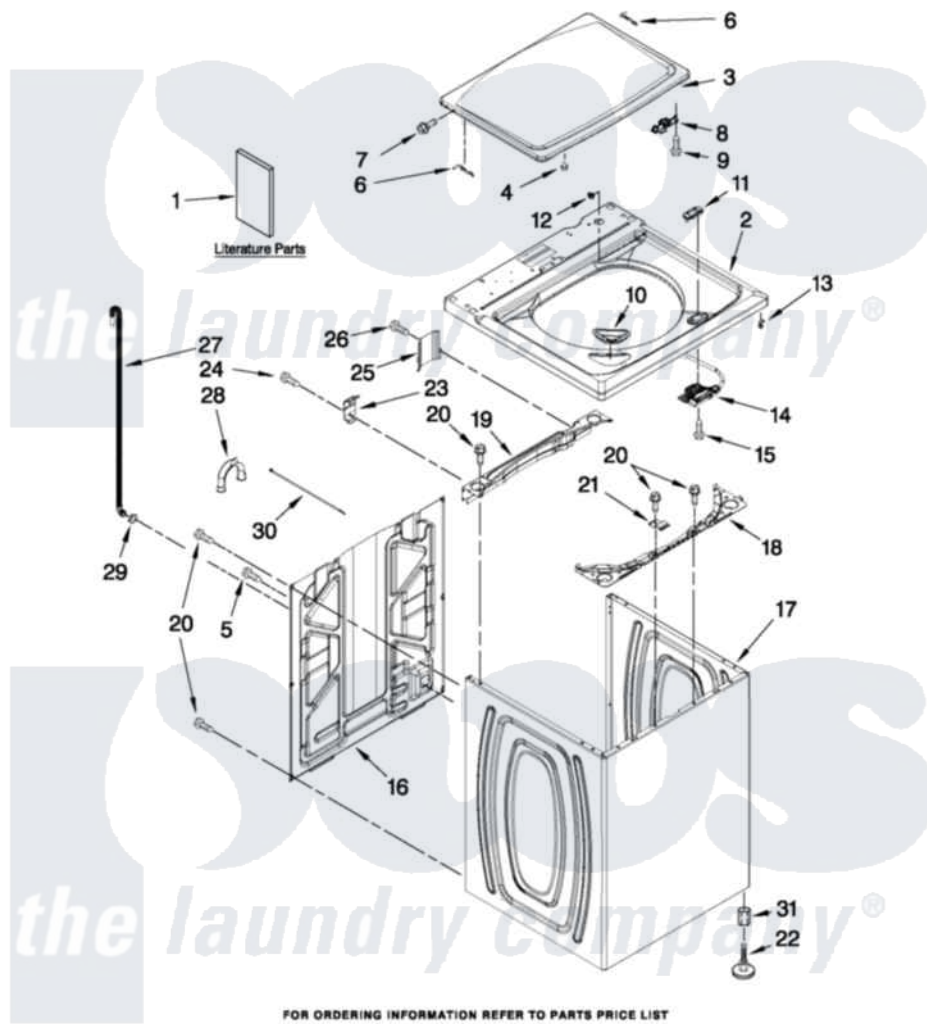

Maytag 4GMVWC100YQ0 01 - TOP AND CABINET PARTS

MAYTAG

TOP AND CABINET PARTS

AUTOMATIC WASHER

For Model: 4GMVWC100YQ0
(White)

FOR ORDERING INFORMATION REFER TO PARTS PRICE LIST

03-12 Litho in U.S.A. (JLP)(ire)

1

Part No. W10494330 Rev. A

Maytag Residential Maytag 4GMVWC100YQ0 Washer Parts Parts Diagram 01 - TOP AND CABINET PARTS

[Click on the part number to view part](#)

Item	Original Part Number	Replaced By	Status	Part Description
1	W10454261		Not Available	INSTALLATION INSTRUCTIONS
"	W10454262		Not Available	USE & CARE GUIDE
"	W10482986		Not Available	TECH SHEET
2	W10251325			Top
3	W10338623			Lid
4	9724509			Bumper, Lid
5	9740848			Screw, Mixing Valve Mounting
6	91770			Hinge, Lid
7	W10119872	W10119828		Screw, Lid Hinge Mounting
8	W10240513			Strike, Lid Lock
9	W10273971			Screw, 6-19 X 1/2
10	W10192089			Dispenser, Bleach
11	W10392041			Bezel, Lid Lock
12	21258			Bearing, Lid Hinge
13	90016			Clip, Pressure Switch Hose
14	W10294102			Latch, Lid Lock Assembly

15	8281163		Screw, Dispenser Housing Mounting
16	W10250884		Panel Rear
17	W10251994	W10338650	Cabinet
18	W10215098		Brace, Cabinet Top Front
19	W10215099		Brace, Cabinet Top Rear
20	1157158	489069	Xxscrew, 10-12 X 1/2
21	W10248088		Lock, Top
22	W10397767		Foot Assembly, Leveling
23	W10215102		Hinge, Top
24	W10142728	3370225	Screw
25	W10215139		Cover, Harness
26	3400076		Screw, Bracket Mounting
27	W10221546		Hose, Outer Drain Assembly
28	W10280024		U-Bend, Drain Hose
29	356138		Clamp, Hose
30	W10339879		Tie, Cable
31	3359452		Nut, Lock