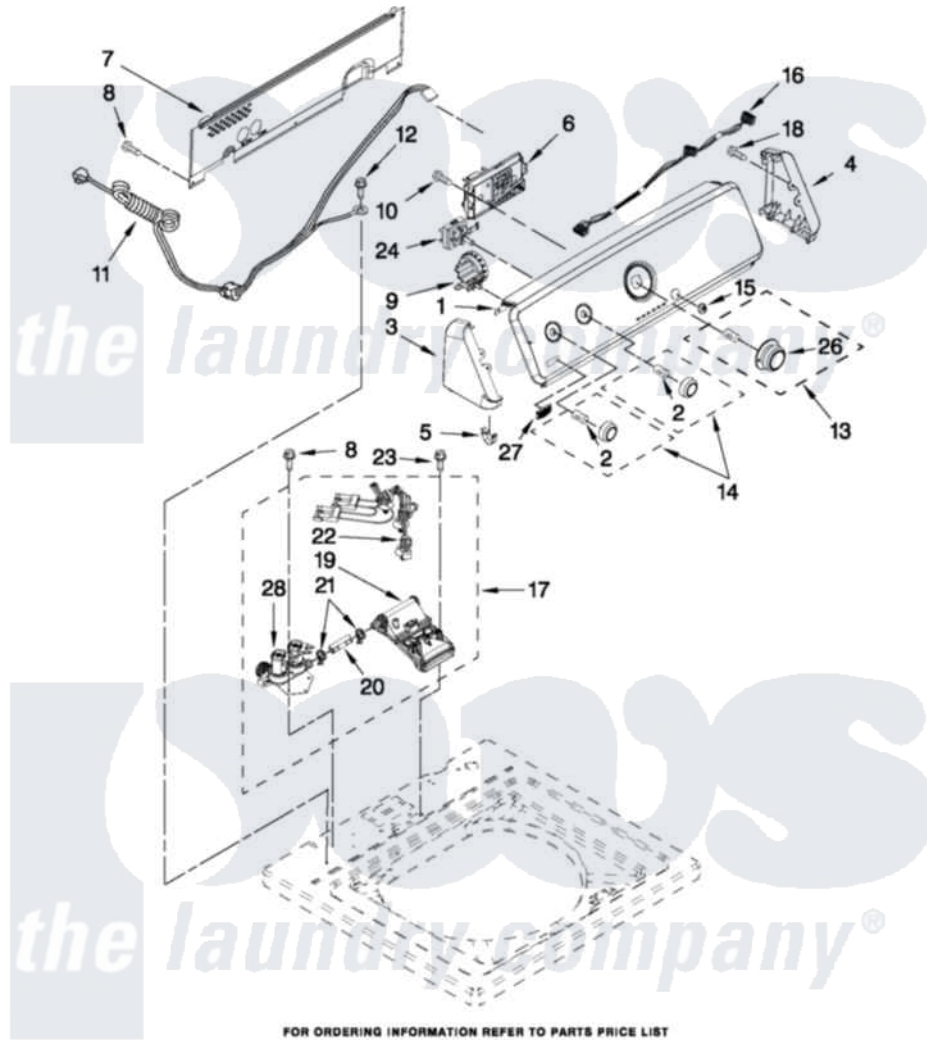

Maytag 4GMVWC100YQ0 02 - CONTROLS AND WATER INLET PARTS

CONTROLS AND WATER INLET PARTS

For Model: 4GMVWC100YQ0
(White)

W10494330

3

FOR ORDERING INFORMATION REFER TO PARTS PRICE LIST

Maytag Residential Maytag 4GMVWC100YQ0 Washer Parts Parts Diagram 02 - CONTROLS AND WATER INLET PARTS

[Click on the part number to view part](#)

Item	Original Part Number	Replaced By	Status	Part Description
1	W10449051			Panel, Console
2	8536939			Clip, Knob
3	W10193824			Endcap Console Bracket
4	W10193821			Cap, End
5	8312709			Clip-Console
6	W10480676			Control Unit Assembly, Machine And Motor
7	W10420985			Panel, Console Rear Cover
8	1157158	489069		Xxscrew, 10-12 X 1/2
9	W10268910			Switch, Water Level
10	90767			Screw, 8A X 3/8 HeX Washer Head Tapping
11	W10422755			Cord, Power
12	3400076			Screw, Bracket Mounting
13	W10317454			Timer Knob And Dial Assembly
14	W10317455			Knob, Push-To-Start

15	W10251309		Pushbutton, Start
16	W10406668		Harness, Upper
17	W10345523		Inlet Assembly, Water
18	359625	487240	Screw, For Mtg. Service Capacitor
19	W10441423		Vacuum Break
20	W10238347		Hose, Vacuum Break
21	W10117298	596669	Clamp, Manifold
22	W10344775		Harness, Valve
23	8281163		Screw, Dispenser Housing Mounting
24	W10285512		Switch, Rotary Encoder
26	688805		Clip, Spring Knob
27	W10323734		Badge, Assembly
28	W10339585	Not Available	VALVE, WATER MIXING