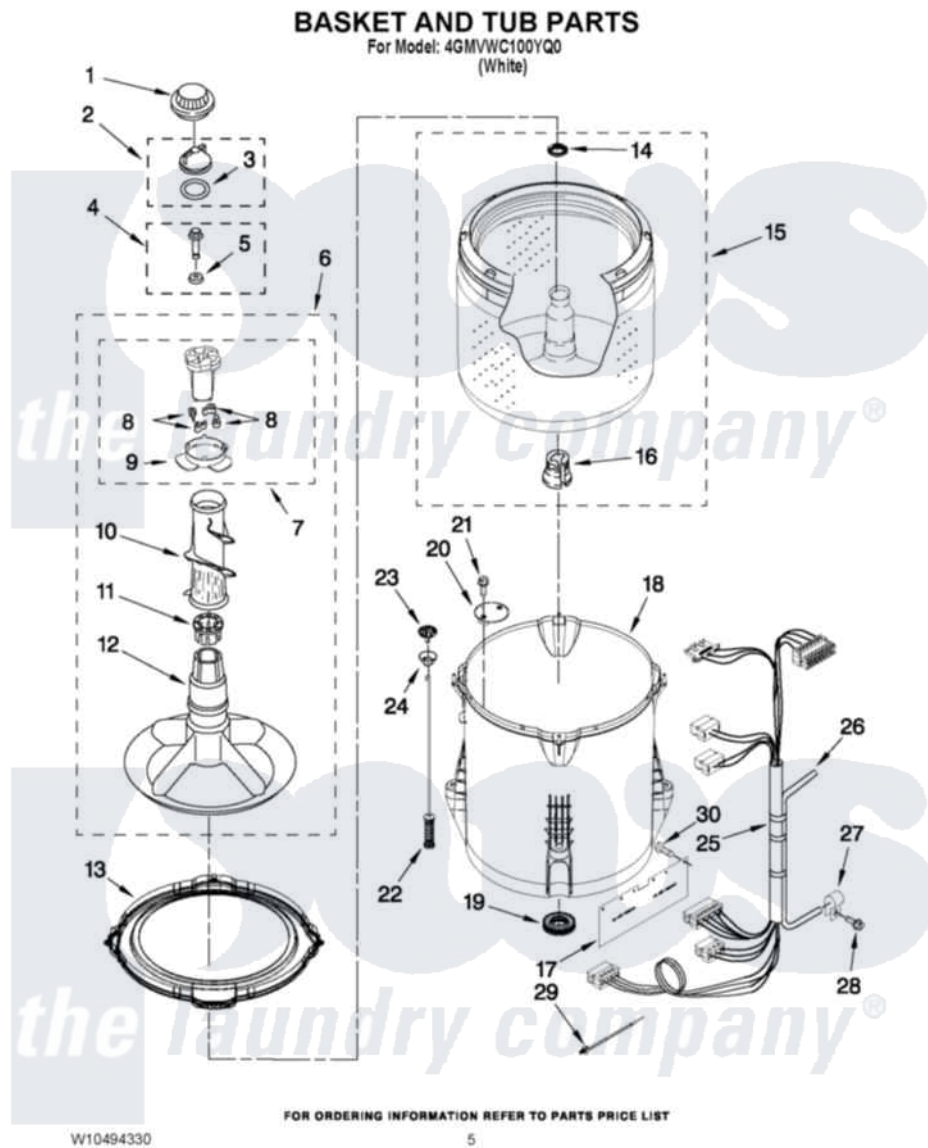

Maytag 4GMVWC100YQ0 03 - BASKET AND TUB PARTS

Maytag [Residential Maytag 4GMVWC100YQ0 Washer Parts](#) Parts Diagram 03 - BASKET AND TUB PARTS
Click on the part number to view part

Item	Original Part Number	Replaced By	Status	Part Description
1	3355758			Cap, Agitator
2	3354733	W10074580		Cap, Barrier
3	W10072840			Fabric Softener
4	W10003790			Screw And Washer
5	3949550			Washer
6	3348117	285565		Agitator
7	3948431	285811		Cam-Agitator
8	3366877	80040		Dog-Agitator
9	3363661			Bearing, Driven Cam
10	3348752			Mover, Clothes
11	3350389	285587		Washer
12	3347288			Agitator
13	W10215107			Ring-Tub
14	21366			Nut, Spanner
15	W10358261	W10349185		Basket
16	389140			Tub Block, Basket Drive

17	W10339098		Shield, Splash
18	W10238320	W10371566	Tub-Outer
19	W10006371	W10324647	Seal-Tub
20	W10215093		Filter, Drain Pump
21	8533928		Screw, 8-18 X 3/4
22	W10257087	W10349193	Suspension
23	W10405423	W10440729	Suspension
24	W10256551	W10440729	Suspension
25	W10454942		Harness, Lower
26	W10297438	353244	Hose, Pressure Switch
27	W10005430		Clamp, Pressure Hose Retainer
28	8533943	W10109200	Screw, Baffle Mounting
29	W10298887		Cable Tie
30	W10429200		Retainer, Push In