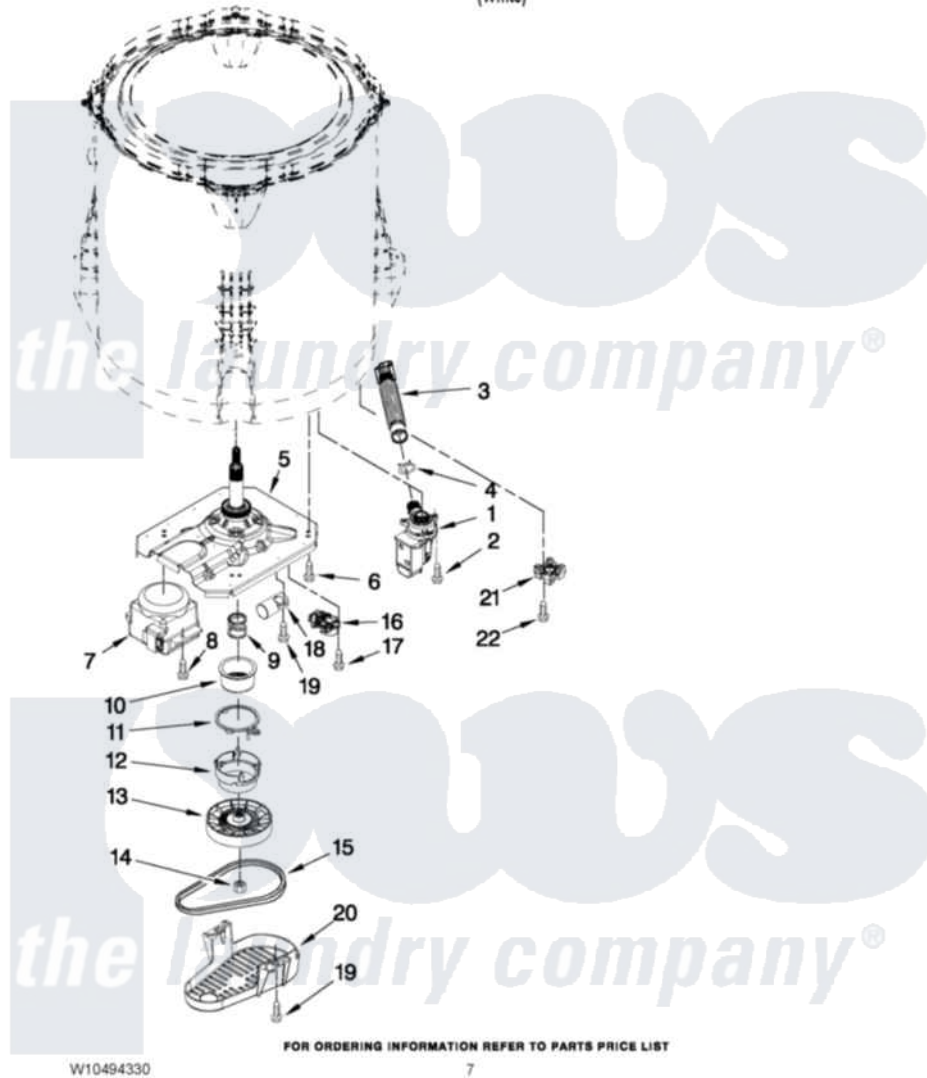

Maytag 4GMVWC100YQ0 04 - GEARCASE, MOTOR AND PUMP PARTS

GEARCASE, MOTOR AND PUMP PARTS

For Model: 4GMVWC100YQ0
(White)

Maytag [Residential Maytag 4GMVWC100YQ0 Washer Parts](#) Parts Diagram 04 - GEARCASE, MOTOR AND PUMP PARTS

[Click on the part number to view part](#)

Item	Original Part Number	Replaced By	Status	Part Description
1	W10297344			Pump Assembly, Drain
2	W10004910			Screw, 12-16 X 1-1/4
3	W10215091			Hose, Inner Drain Assembly
4	8317496	285655		Clamp, Hose
5	W10006402			Gearcase Assembly
6	W10249633			Screw, 7.2-1.6 X 30
7	W10249626			Motor, Drive
8	W10094780	W10182109		Screw-Kit
9	W10326374	W10315818		Cam
10	W10006352	W10315818		Cam
11	W10006353	W10315818		Cam
12	W10006354	W10315818		Cam
13	W10006356			Pulley
14	W10163336			Nut, Pulley
15	W10006384			Belt, Drive
16	W10249623			Actuator, Shift

17	9741052	Screw, 6-32 X 1.00
18	W10349182	Capacitor, Motor Run
19	357640	Screw And Washer
20	W10006383	Shield, Pulley Cover
21	W10238318	Counterweight
22	W10238319	Screw, 8-18 X 1.00