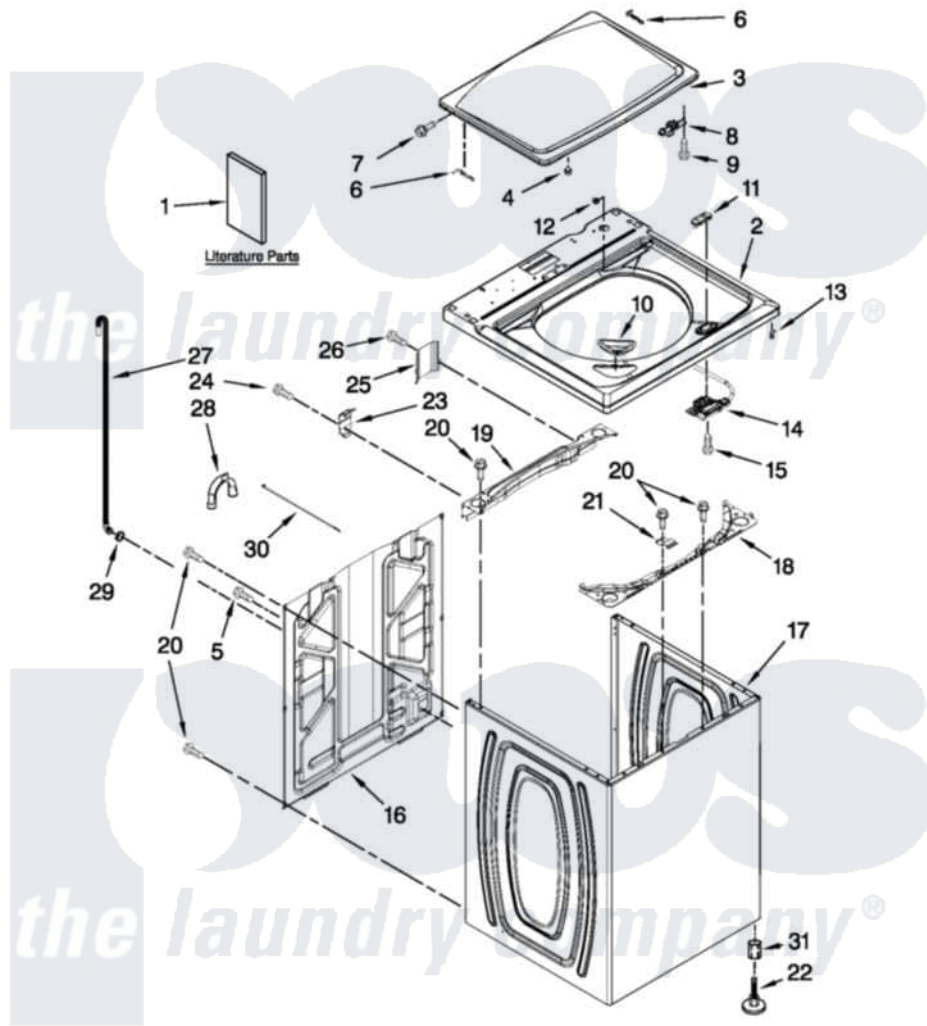

Maytag 4GMVWC300YW0 01 - TOP AND CABINET PARTS

MAYTAG

TOP AND CABINET PARTS

For Model: 4GMVWC300YW0
(White)

AUTOMATIC WASHER

FOR ORDERING INFORMATION REFER TO PARTS PRICE LIST

2-12 Litho in U.S.A. (JLP) (psw)

1

Part No. W10479816 Rev. A

Maytag Residential Maytag 4GMVWC300YW0 Washer Parts Parts Diagram 01 - TOP AND CABINET PARTS

[Click on the part number to view part](#)

Item	Original Part Number	Replaced By	Status	Part Description
1	W10454261		Not Available	INSTALLATION INSTRUCTIONS
"	W10454262		Not Available	USE & CARE GUIDE
"	W10280489		Not Available	INSTALLATION (TECH SHEET)
2	W10251325			Top
3	W10338623			Lid
4	9724509			Bumper, Lid
5	9740848			Screw, Mixing Valve Mounting
6	91770			Hinge, Lid
7	W10119872	W10119828		Screw, Lid Hinge Mounting
8	W10240513			Strike, Lid Lock
9	W10273971			Screw, 6-19 X 1/2
10	W10192089			Dispenser, Bleach
11	W10392041			Bezel, Lid Lock
12	21258			Bearing, Lid Hinge
13	90016			Clip, Pressure Switch Hose