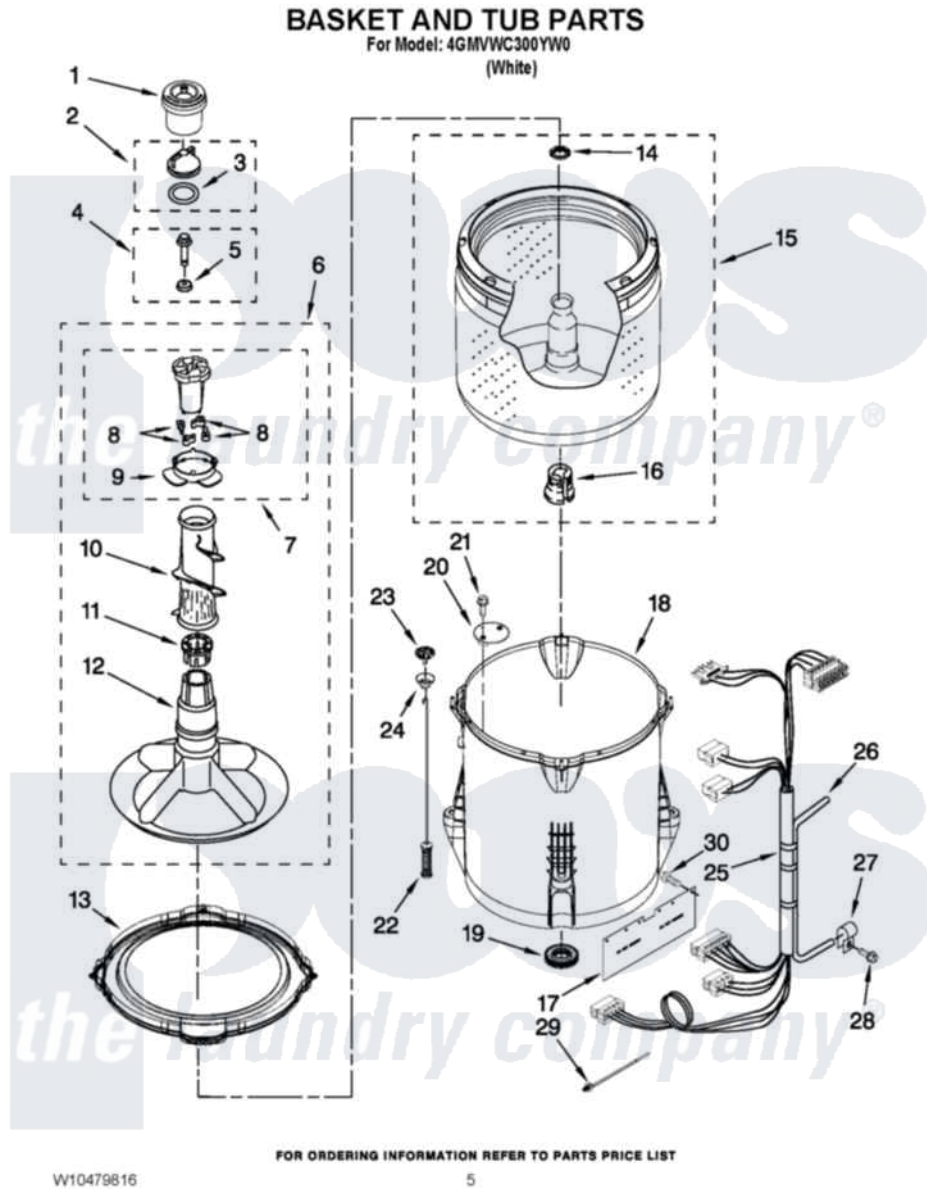

Maytag 4GMVWC300YW0 03 - BASKET AND TUB PARTS

Maytag [Residential Maytag 4GMVWC300YW0 Washer Parts](#) Parts Diagram 03 - BASKET AND TUB PARTS
Click on the part number to view part

Item	Original Part Number	Replaced By	Status	Part Description
1	8575076	8575076A		Dispenser
2	3354733	W10074580		Cap, Barrier
3	W10072840			Fabric Softener
4	W10003790			Screw And Washer
5	3949550			Washer
6	3348117	285565		Agitator
7	3948431	285811		Cam-Agitator
8	3366877	80040		Dog-Agitator
9	3363661			Bearing, Driven Cam
10	3348752			Mover, Clothes
11	3350389	285587		Washer
12	3347288			Agitator
13	W10215108			Ring, Tub
14	21366			Nut, Spanner
15	W10358261	W10349185		Basket
16	389140			Tub Block, Basket Drive

17	W10339098		Shield, Splash
18	W10238320	W10371566	Tub-Outer
19	W10006371	W10324647	Seal-Tub
20	W10215093		Filter, Drain Pump
21	8533928		Screw, 8-18 X 3/4
22	W10257087	W10349193	Suspension
23	W10405423	W10440729	Suspension
24	W10256551	W10440729	Suspension
25	W10454942		Harness, Lower
26	W10236981	353244	Hose, Pressure Switch
27	W10005430		Clamp, Pressure Hose Retainer
28	8533943	W10109200	Screw, Baffle Mounting
29	W10298887		Cable Tie
30	W10429200		Retainer, Push In