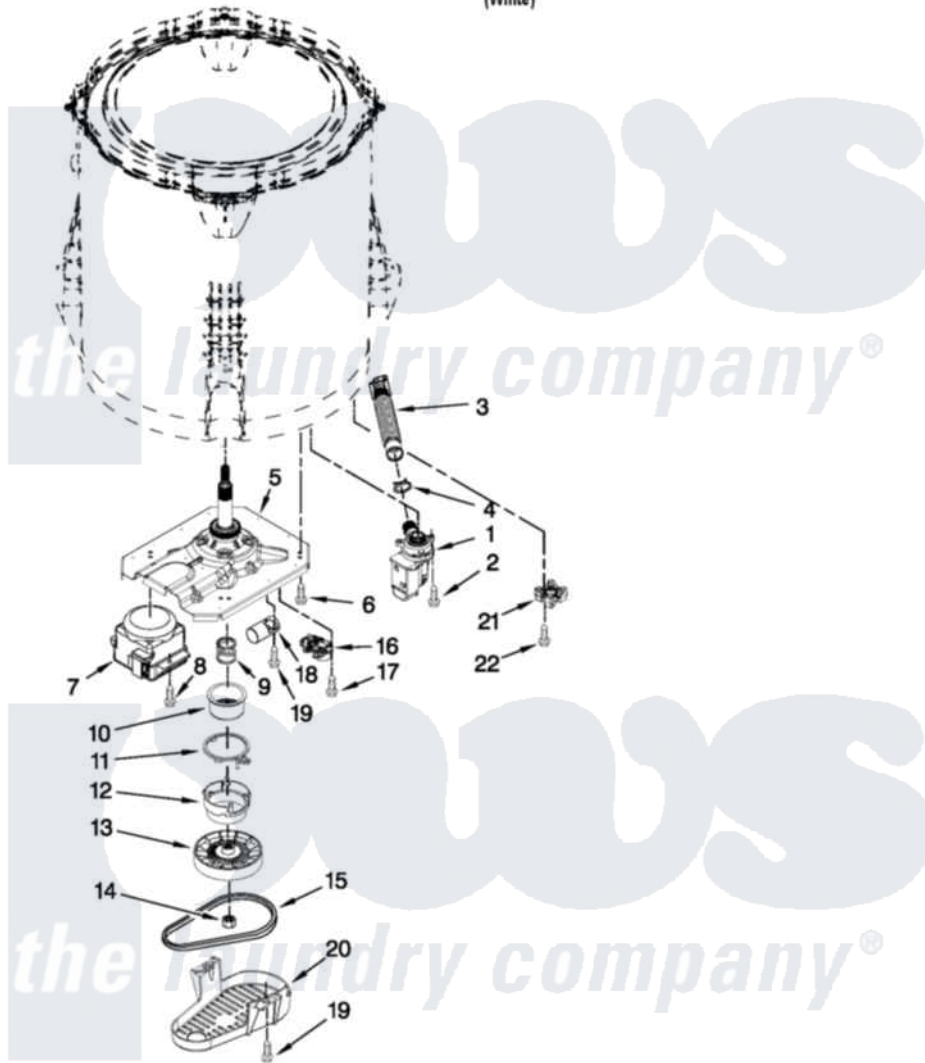

Maytag 4GMVWC300YW0 04 - GEARCASE, MOTOR AND PUMP PARTS

GEARCASE, MOTOR AND PUMP PARTS

For Model: 4GMVWC300YW0
(White)

W10479816

FOR ORDERING INFORMATION REFER TO PARTS PRICE LIST

7

Maytag [Residential Maytag 4GMVWC300YW0 Washer Parts](#) Parts Diagram 04 - GEARCASE, MOTOR AND PUMP PARTS

[Click on the part number to view part](#)

Item	Original Part Number	Replaced By	Status	Part Description
1	W10297344			Pump Assembly, Drain
2	W10004910			Screw, 12-16 X 1-1/4
3	W10215091			Hose, Inner Drain Assembly
4	8317496	285655		Clamp, Hose
5	W10006402			Gearcase Assembly
6	W10249633			Screw, 7.2-1.6 X 30
7	W10249626			Motor, Drive
8	W10094780	W10182109		Screw-Kit
9	W10326374	W10315818		Cam
10	W10006352	W10315818		Cam
11	W10006353	W10315818		Cam
12	W10006354	W10315818		Cam
13	W10006356			Pulley
14	W10163336			Nut, Pulley
15	W10006384			Belt, Drive
16	W10249623			Actuator, Shift

17	9741052	Screw, 6-32 X 1.00
18	W10349182	Capacitor, Motor Run
19	357640	Screw And Washer
20	W10006383	Shield, Pulley Cover
21	W10238318	Counterweight
22	W10238319	Screw, 8-18 X 1.00