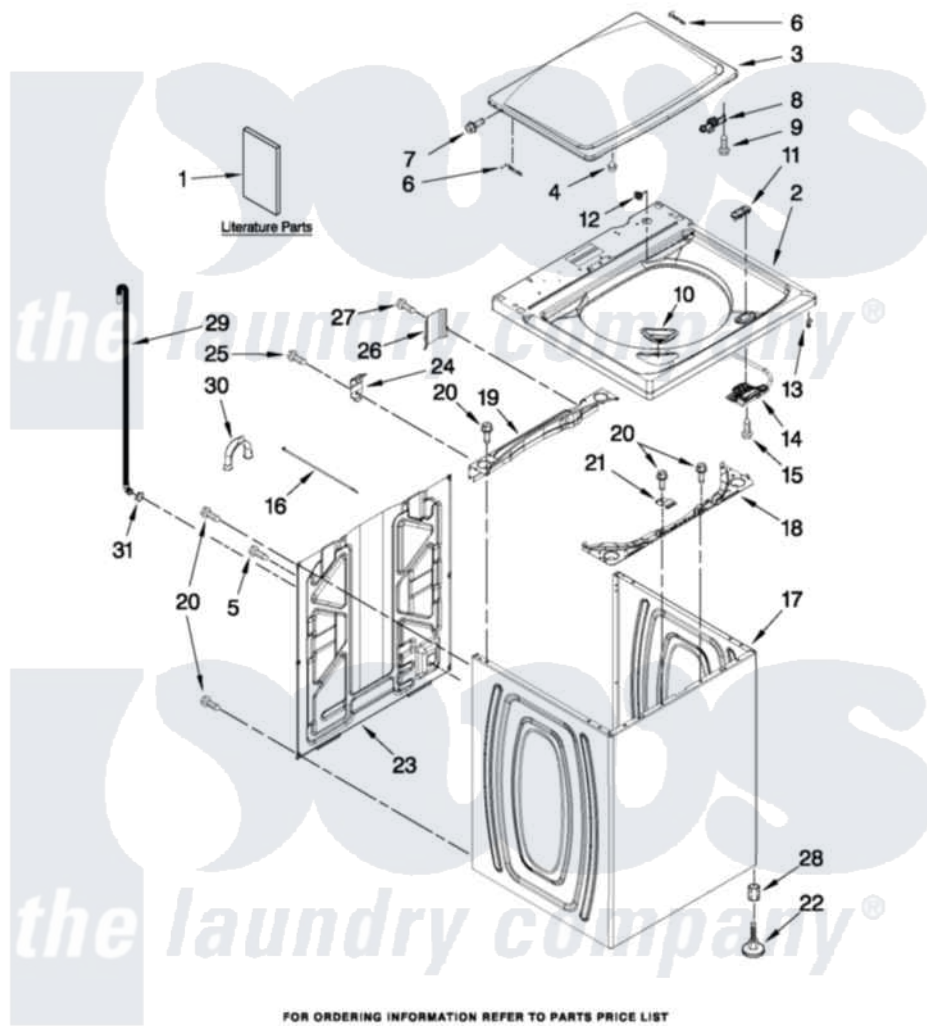

Maytag 4GMVWC400YW0 01 - TOP AND CABINET PARTS

MAYTAG

TOP AND CABINET PARTS

AUTOMATIC WASHER

For Model: 4GMVWC400YW0
(White)

FOR ORDERING INFORMATION REFER TO PARTS PRICE LIST

03-12 Litho in U.S.A. (JLP) (ire)

1

Part No. W10495926 Rev. A

Maytag Residential Maytag 4GMVWC400YW0 Washer Parts Parts Diagram 01 - TOP AND CABINET PARTS

[Click on the part number to view part](#)

Item	Original Part Number	Replaced By	Status	Part Description
1	W10454261		Not Available	INSTALLATION INSTRUCTIONS
"	W10462975		Not Available	USE & CARE GUIDE
"	W10482986		Not Available	TECH SHEET
2	W10251325			Top
3	W10338624			Lid
4	9724509			Bumper, Lid
5	9740848			Screw, Mixing Valve Mounting
6	91770			Hinge, Lid
7	W10119872	W10119828		Screw, Lid Hinge Mounting
8	W10240513			Strike, Lid Lock
9	W10273971			Screw, 6-19 X 1/2
10	W10192089			Dispenser, Bleach
11	W10392041			Bezel, Lid Lock
12	21258			Bearing, Lid Hinge
13	90016			Clip, Pressure Switch Hose
14	W10294102			Latch, Lid Lock Assembly