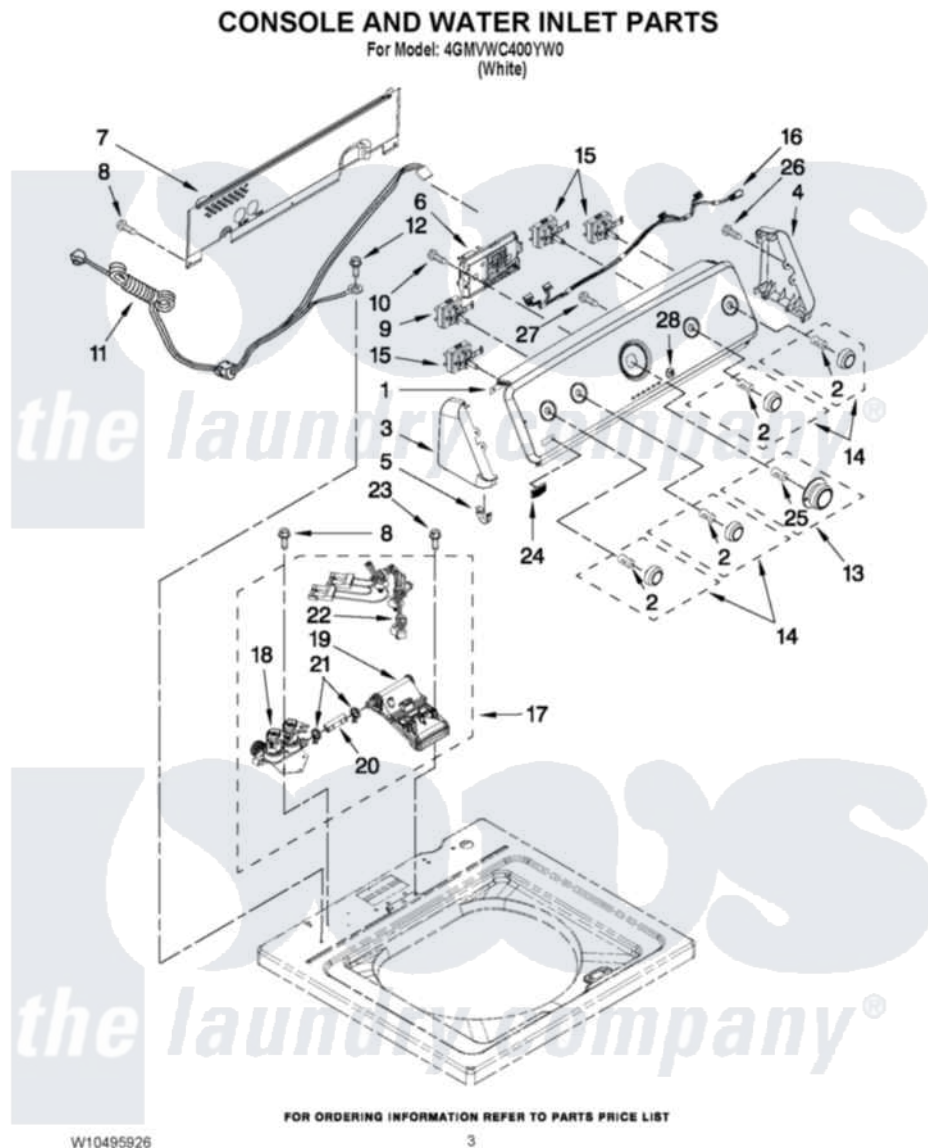

Maytag 4GMVWC400YW0 02 - CONSOLE AND WATER INLET PARTS

Maytag Residential Maytag 4GMVWC400YW0 Washer Parts Parts Diagram 02 - CONSOLE AND WATER INLET PARTS

[Click on the part number to view part](#)

Item	Original Part Number	Replaced By	Status	Part Description
1	W10365086			Panel, Console
2	8536939			Clip, Knob
3	W10193824			Endcap Console Bracket
4	W10193821			Cap, End
5	8312709			Clip-Console
6	W10480701			Control Unit Assembly, Machine And Motor
7	W10420985			Panel, Console Rear Cover
8	1157158	489069		Xxscrew, 10-12 X 1/2
9	W10285512			Switch, Rotary Encoder
10	90767			Screw, 8A X 3/8 HeX Washer Head Tapping
11	W10422755			Cord, Power
NI	N/P		Not Available	PARTS NOT SHOWN
"	W10446855			10A Cord Lock
"	W10476822			10A Cord Adapters:

"	W10476820		10A Cord Adapters:
"	W10475423		10A Cord Adapters: Type B
12	3400076		Screw, Bracket Mounting
13	W10317454		Timer Knob And Dial Assembly
14	W10317455		Knob, Push-To-Start
15	W10285511		Switch, Rotary Encoder
16	W10291177		Harness, Upper
17	W10345523		Inlet Assembly, Water
18	W10339585	Not Available	VALVE, WATER MIXING
19	W10441423		Vacuum Break
20	W10238347		Hose, Vacuum Break
21	W10117298	596669	Clamp, Manifold
22	W10344775		Harness, Valve
23	8281163		Screw, Dispenser Housing Mounting
24	W10323734		Badge, Assembly
25	688805		Clip, Spring Knob
26	359625	487240	Screw, For Mtg. Service Capacitor
27	3400073		Screw, Ground
28	W10251309		Pushbutton, Start