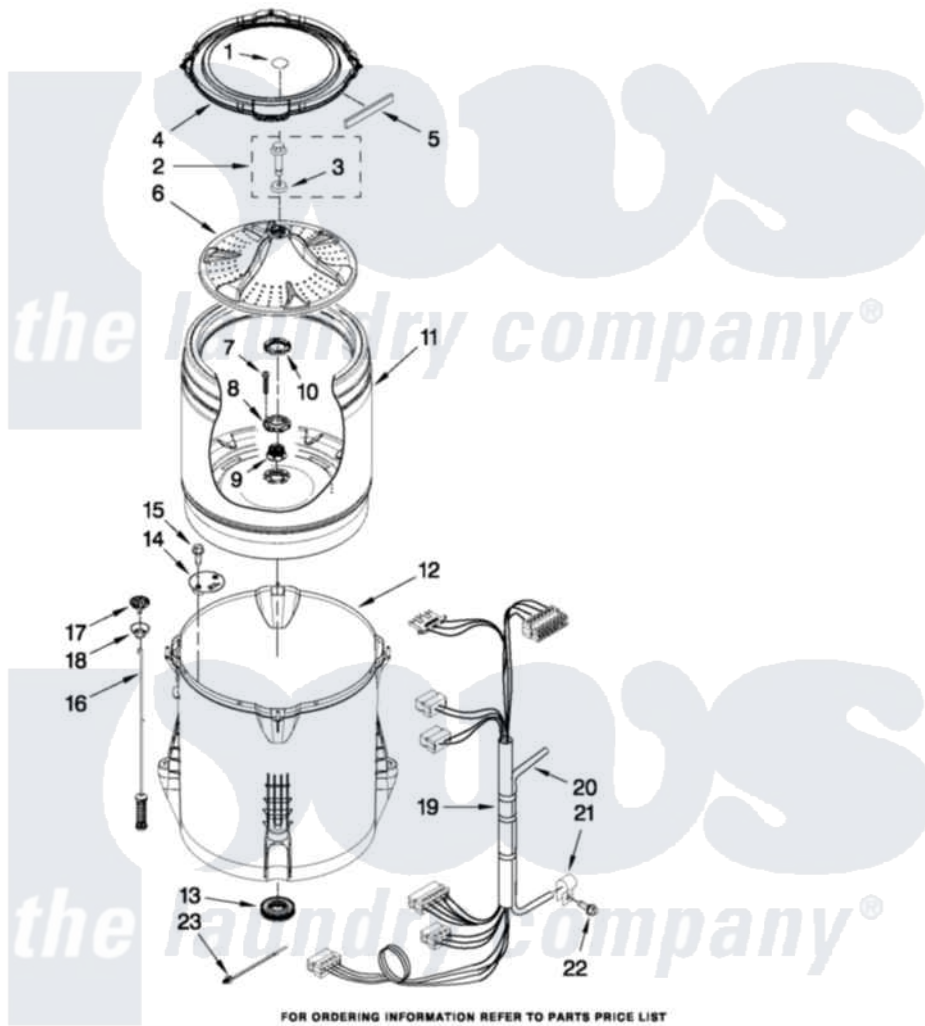

Maytag 4GMVWC400YW0 03 - BASKET AND TUB PARTS

BASKET AND TUB PARTS

For Model: 4GMVWC400YW0
(White)

FOR ORDERING INFORMATION REFER TO PARTS PRICE LIST

5

W10495926

Maytag [Residential Maytag 4GMVWC400YW0 Washer Parts](#) Parts Diagram 03 - BASKET AND TUB PARTS
Click on the part number to view part

Item	Original Part Number	Replaced By	Status	Part Description
1	W10305251			Cap, Impeller
2	W10003790			Screw And Washer
3	3949550			Washer
4	W10215146			Tub Ring
5	W10205824			Absorber, Impact
6	W10215119			Impeller
7	8533953			Screw, 8-16 X 1.000
8	W10291415	W10324651		Hub
9	W10291416	W10324651		Hub
10	W10291417	W10324651		Hub
11	W10238268	W10324650		Basket
12	W10238301	W10324648		Tub-Outer
13	W10006371	W10324647		Seal-Tub
14	W10215093			Filter, Drain Pump
15	8533928			Screw, 8-18 X 3/4
16	W10257085	W10317709		Damper Assembly, Tub Suspension

17	W10405423	W10440729	Suspension
18	W10256551	W10440729	Suspension
19	W10268821		Harness, Lower
20	W10297437	353244	Hose, Pressure Switch
21	W10005430		Clamp, Pressure Hose Retainer
22	8533943	W10109200	Screw, Baffle Mounting
23	W10298887		Cable Tie