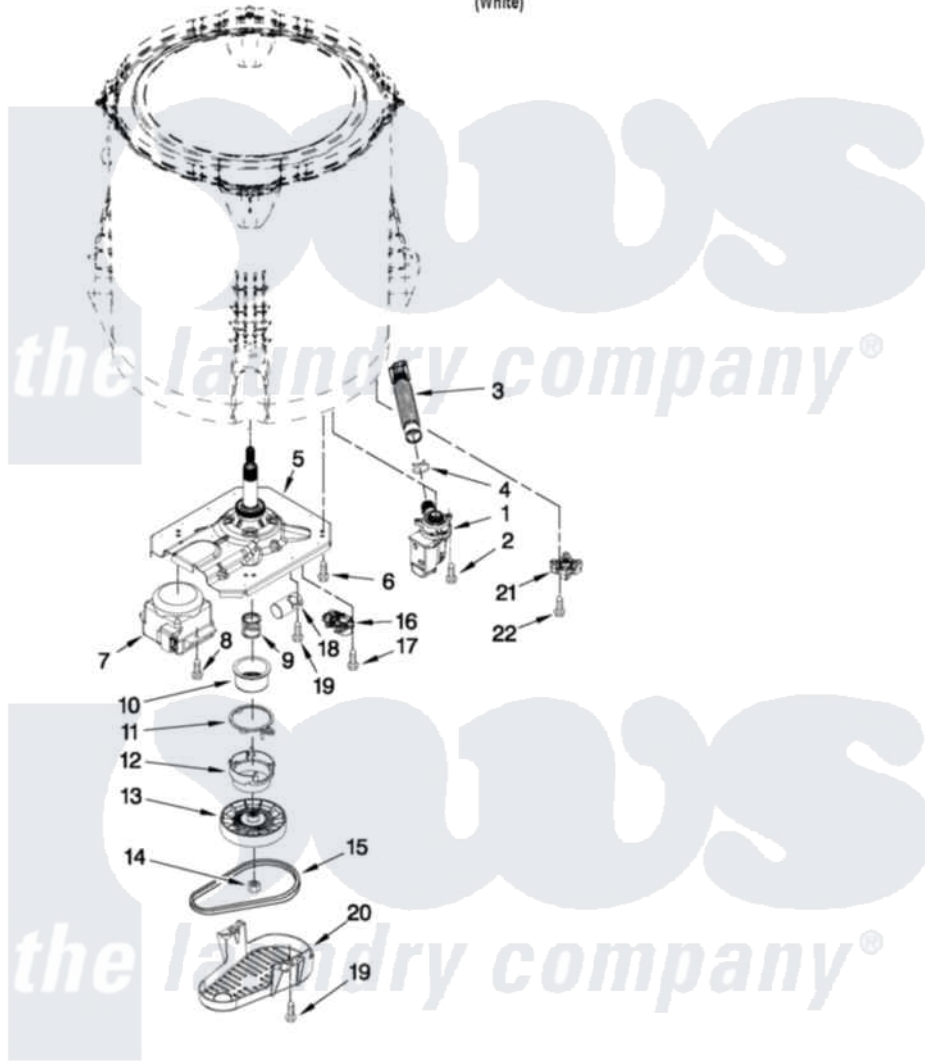

Maytag 4GMVWC400YW0 04 - GEARCASE, MOTOR AND PUMP PARTS

GEARCASE, MOTOR AND PUMP PARTS

For Model: 4GMVWC400YW0
(White)

6

W10495926

Maytag [Residential Maytag 4GMVWC400YW0 Washer Parts](#) Parts Diagram 04 - GEARCASE, MOTOR AND PUMP PARTS

[Click on the part number to view part](#)

Item	Original Part Number	Replaced By	Status	Part Description
1	W10297344			Pump Assembly, Drain
2	W10004910			Screw, 12-16 X 1-1/4
3	W10215091			Hose, Inner Drain Assembly
4	8317496	285655		Clamp, Hose
5	W10006401	W10330039		Gearcase
6	W10249633			Screw, 7.2-1.6 X 30
7	W10249630			Motor, Drive
8	W10094780	W10182109		Screw-Kit
9	W10326374	W10315818		Cam
10	W10006352	W10315818		Cam
11	W10006353	W10315818		Cam
12	W10006354	W10315818		Cam
13	W10006356			Pulley
14	W10163336			Nut, Pulley
15	W10006384			Belt, Drive
16	W10249623			Actuator, Shift

17	9741052	Screw, 6-32 X 1.00
18	W10349182	Capacitor, Motor Run
19	357640	Screw And Washer
20	W10006383	Shield, Pulley Cover
21	W10238318	Counterweight
22	W10238319	Screw, 8-18 X 1.00