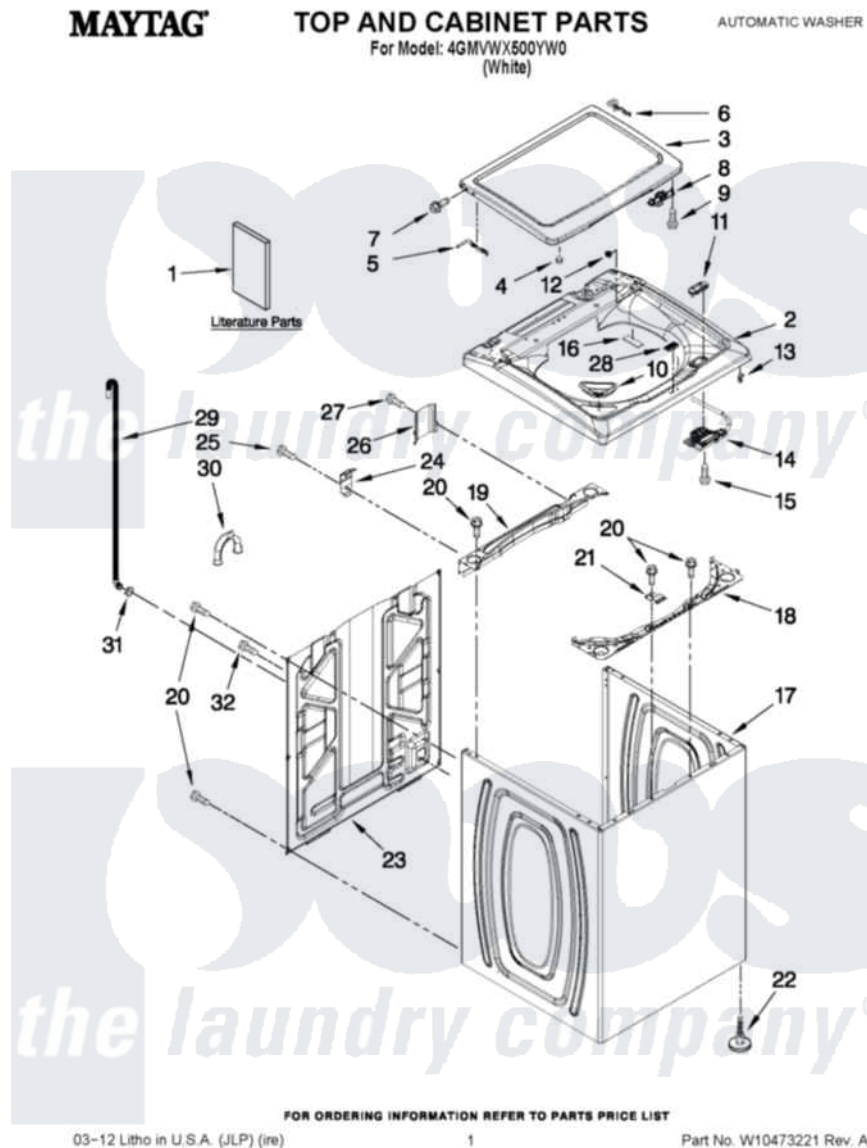

Maytag 4GMVWX500YW0 01 - TOP AND CABINET PARTS

Maytag [Residential Maytag 4GMVWX500YW0 Washer Parts](#) Parts Diagram 01 - TOP AND CABINET PARTS
Click on the part number to view part

Item	Original Part Number	Replaced By	Status	Part Description
1	W10454261		Not Available	INSTALLATION INSTRUCTIONS
"	W10462974		Not Available	USE & CARE GUIDE
"	W10338674		Not Available	TECH SHEET
2	W10238290			Top
3	W10270565			Lid
4	9724509			Bumper, Lid
5	W10295775			Hinge, Wire
6	W10294031			Hinge Wire
7	W10119828			Screw, Lid Hinge Mounting
8	W10240513			Strike, Lid Lock
9	W10273971			Screw, 6-19 X 1/2
10	W10240977			Dispenser, Bleach
11	W10392041			Bezel, Lid Lock
12	W10293272			Bearing, Lid Hinge
"	W10293230			Bearing, Lid Hinge
13	90016			Clip, Pressure Switch Hose

14	W10294102		Latch, Lid Lock Assembly
15	8281163		Screw, Dispenser Housing Mounting
16	W10333228		Pad, Lid Hinge
17	W10251994	W10338650	Cabinet
18	W10215098		Brace, Cabinet Top Front
19	W10215099		Brace, Cabinet Top Rear
20	1157158	489069	Xxscrew, 10-12 X 1/2
21	W10248088		Lock, Top
22	W10335586	W10397767	Foot Assembly, Leveling
23	W10250884		Panel Rear
24	W10215102		Hinge, Top
25	W10142728	3370225	Screw
26	W10215139		Cover, Harness
27	3400076		Screw, Bracket Mounting
28	W10323735		Badge
29	W10221546		Hose, Outer Drain Assembly
30	W10280024		U-Bend, Drain Hose
31	356138		Clamp, Hose
32	9740848		Screw, Mixing Valve Mounting