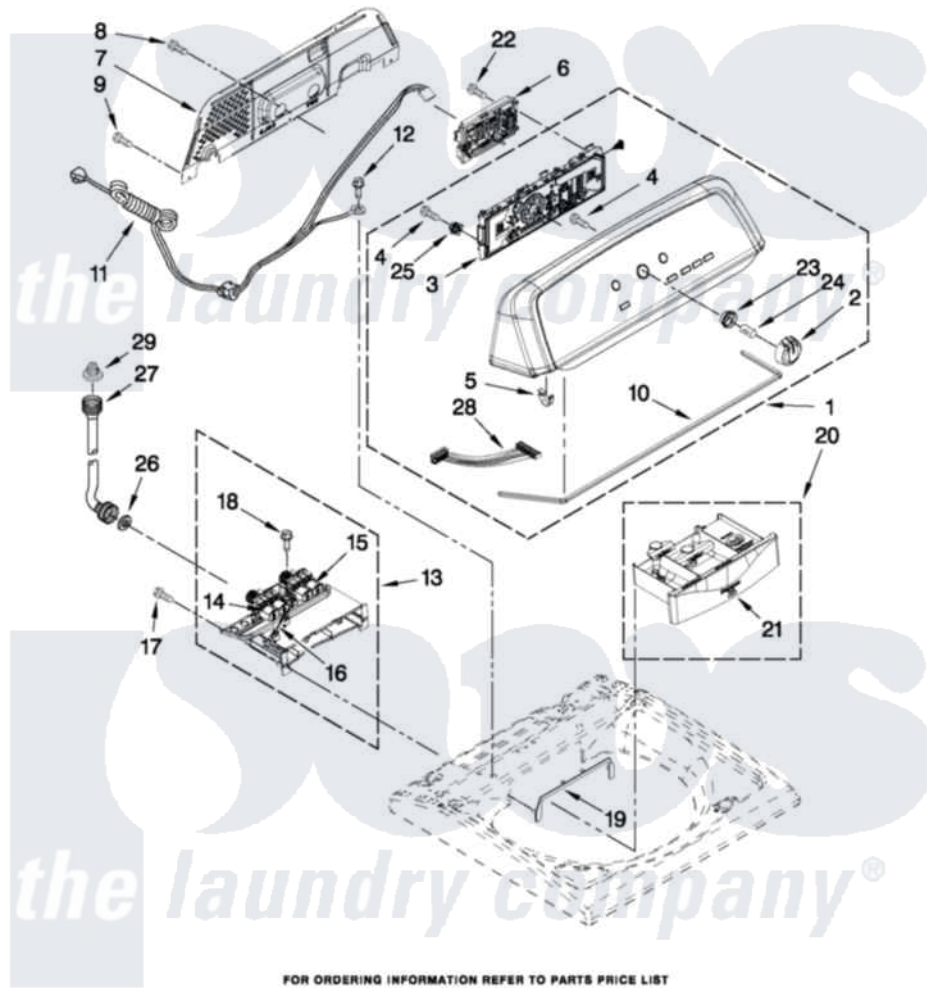

Maytag 4GMVWX500YW0 02 - CONSOLE AND DISPENSER PARTS

CONSOLE AND DISPENSER PARTS

For Model: 4GMVWX500YW0
(White)

W10473221

3

FOR ORDERING INFORMATION REFER TO PARTS PRICE LIST

Maytag [Residential Maytag 4GMVWX500YW0 Washer Parts](#) Parts Diagram 02 - CONSOLE AND DISPENSER PARTS
Click on the part number to view part

Item	Original Part Number	Replaced By	Status	Part Description
1	W10460136		Not Available	CONSOLE
2	W10251381			Knob, Control
3	W10272630			User Interface
4	W10219342			Screw, Baffle Mounting
5	8312709			Clip-Console
6	W10480662			Control Unit Assembly, Machine And Motor
7	W10420984			Panel, Console Rear Cover
8	3390647	488729		Screw
9	1157158	489069		Xxscrew, 10-12 X 1/2
10	W10280079			Seal, Console
11	W10453573			Cord, Power
12	3400076			Screw, Bracket Mounting
13	W10287482			Housing Assembly - Dispenser
14	W10240976			Valve, Cold Water Inlet
15	W10240975			Valve, Hot Water Inlet
16	W10368547			Harness, Valve

17	3400061		Screw, Dispenser Housing Mounting
18	97787	W10109200	Screw, Baffle Mounting
19	W10240946		Bezel, Dispenser
20	W10240960		Drawer, Dispenser Assembly
21	W10287478		Handle, Dispenser Drawer Facia
22	9740848		Screw, Mixing Valve Mounting
23	W10326923		Spacer, Knob
24	8536939		Clip, Knob
25	W10274524		Tensioner, Facia
26	W10242307	16123	Washer Inlet-Hose Miscellaneous Parts Must be Ordered Separately.
27	W10194210	89503	Hose-Inlet
"	W10196191	89503	Hose-Inlet
28	W10285493		Harness, User Interface
29	W10269488		Connector- Hose, Y