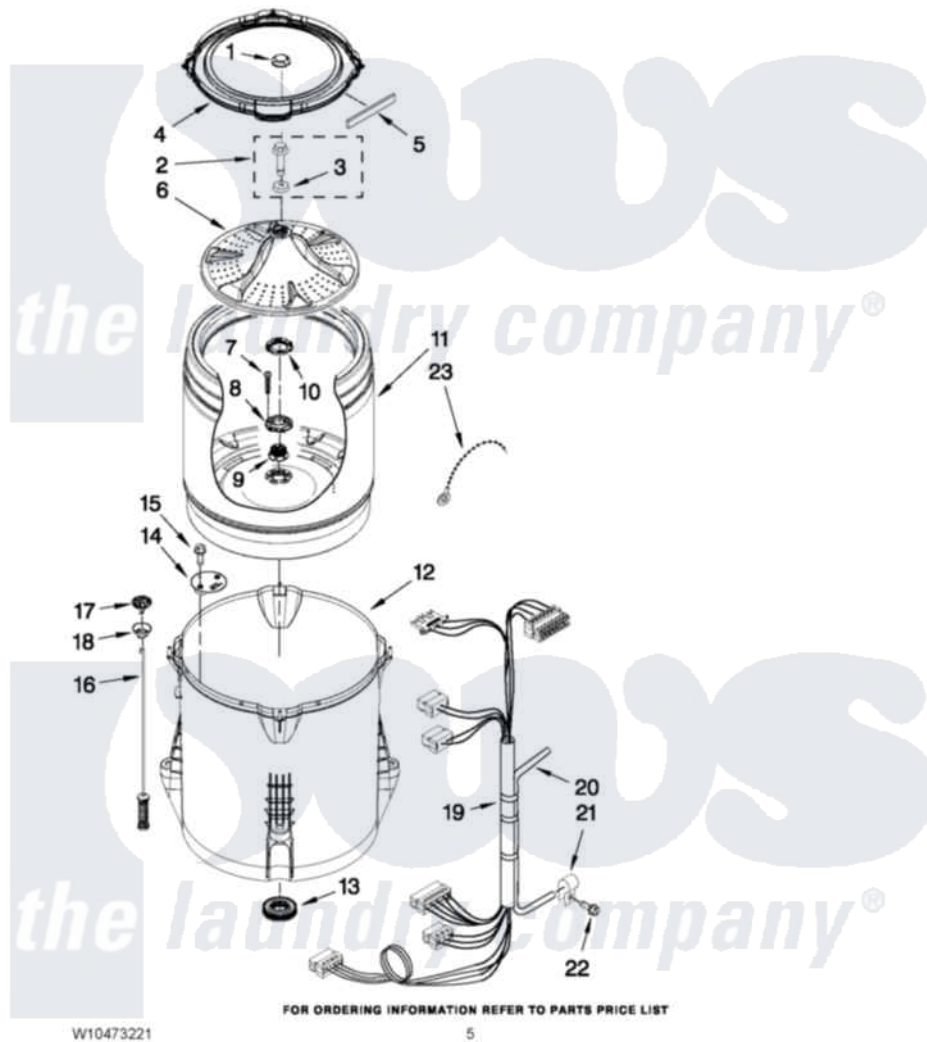

Maytag 4GMVWX500YW0 03 - BASKET AND TUB PARTS

BASKET AND TUB PARTS

For Model: 4GMVWX500YW0
(White)

W10473221

5

Maytag [Residential Maytag 4GMVWX500YW0 Washer Parts](#) Parts Diagram 03 - BASKET AND TUB PARTS
Click on the part number to view part

Item	Original Part Number	Replaced By	Status	Part Description
1	W10305251			Cap, Impeller
2	W10003790			Screw And Washer
3	3949550			Washer
4	W10215146			Tub Ring
5	W10205824			Absorber, Impact
6	W10215119			Impeller
7	8533953			Screw, 8-16 X 1.000
8	W10291415	W10324651		Hub
9	W10291416	W10324651		Hub
10	W10291417	W10324651		Hub
11	W10238268	W10324650		Basket
12	W10238301	W10324648		Tub-Outer
13	W10006371	W10324647		Seal-Tub
14	W10215093			Filter, Drain Pump
15	8533928			Screw, 8-18 X 3/4
16	W10257085	W10317709		Damper Assembly, Tub Suspension

17	W10215136	W10440729	Suspension
18	W10256551	W10440729	Suspension
19	W10328392	W10297443	Harness, Lower
20	W10312655	353244	Hose, Pressure Switch
21	W10005430		Clamp, Pressure Hose Retainer
22	8533943	W10109200	Screw, Baffle Mounting
23	W10298887		Cable Tie