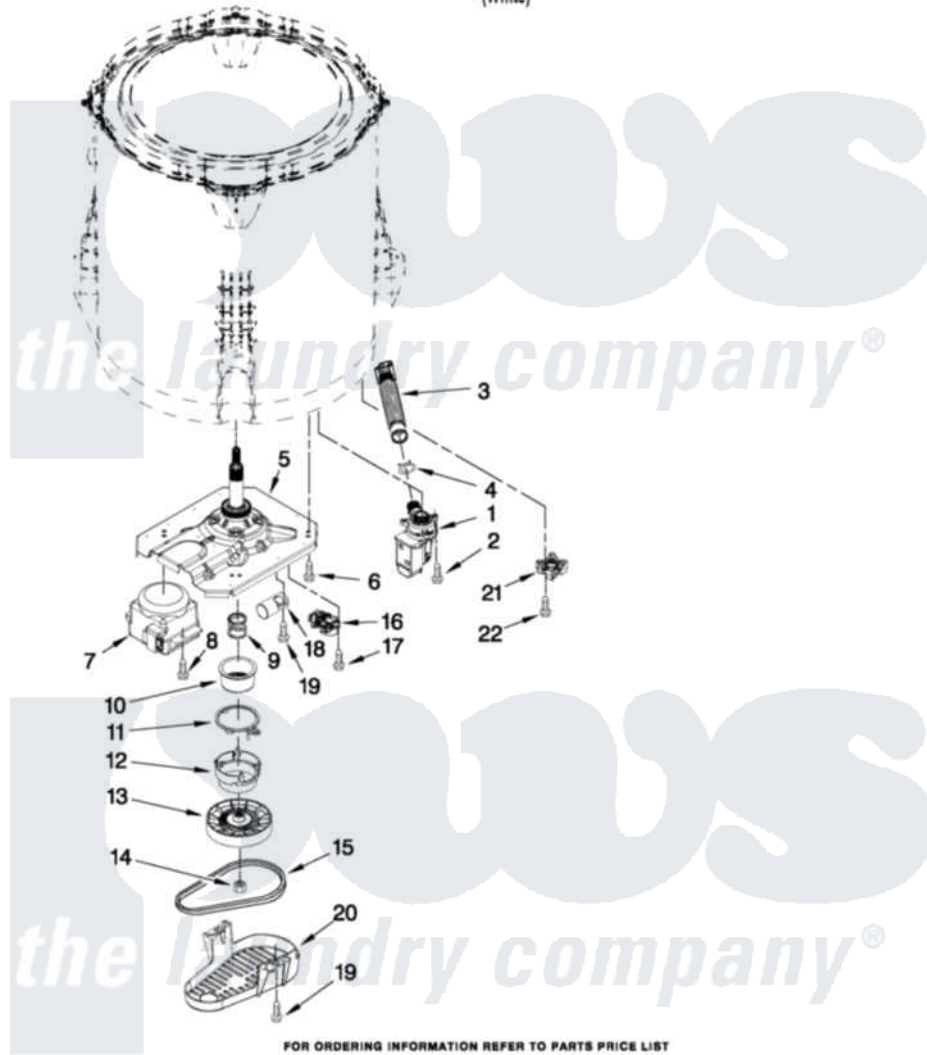

Maytag 4GMVWX500YW0 04 - GEARCASE, MOTOR AND PUMP PARTS

GEARCASE, MOTOR AND PUMP PARTS

For Model: 4GMVWX500YW0
(White)

FOR ORDERING INFORMATION REFER TO PARTS PRICE LIST

6

W10473221

Maytag Residential Maytag 4GMVWX500YW0 Washer Parts Parts Diagram 04 - GEARCASE, MOTOR AND PUMP PARTS

Click on the part number to view part

Item	Original Part Number	Replaced By	Status	Part Description
1	W10297344			Pump Assembly, Drain
2	W10004910			Screw, 12-16 X 1-1/4
3	W10215091			Hose, Inner Drain Assembly
4	8317496	285655		Clamp, Hose
5	W10006401	W10330039		Gearcase
6	W10249633			Screw, 7.2-1.6 X 30
7	W10249630			Motor, Drive
8	W10094780	W10182109		Screw-Kit
9	W10326374	W10315818		Cam
10	W10006352	W10315818		Cam
11	W10006353	W10315818		Cam
12	W10006354	W10315818		Cam
13	W10006356			Pulley
14	W10163336			Nut, Pulley
15	W10006384			Belt, Drive
16	W10249623			Actuator, Shift

17	9741052	Screw, 6-32 X 1.00
18	W10349182	Capacitor, Motor Run
19	357640	Screw And Washer
20	W10006383	Shield, Pulley Cover
21	W10238318	Counterweight
22	W10238319	Screw, 8-18 X 1.00