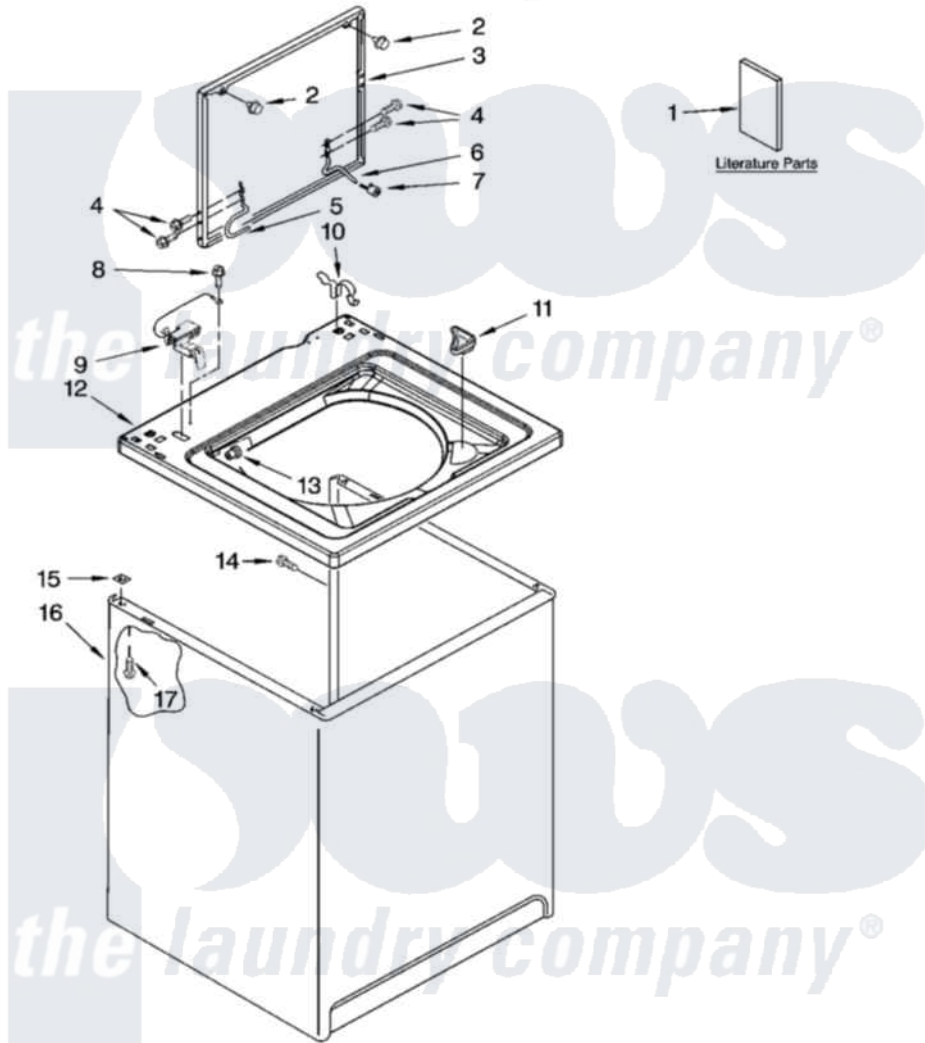

# Maytag 4KATW4605TQ0 01 - TOP AND CABINET PARTS

## Admiral TOP AND CABINET PARTS

For Model: 4KATW4605TQ0  
(White)

AUTOMATIC  
WASHER

6-07 Litho in U.S.A. (dtd)

1

Part No. W10128846 Rev. B

Maytag [Residential Maytag 4KATW4605TQ0 Washer Parts](#) Parts Diagram 01 - TOP AND CABINET PARTS  
Click on the part number to view part

Item	Original Part Number	Replaced By	Status	Part Description
1	W10096749		Not Available	Installation Instructions (English/Korean)
"	W10117881		Not Available	Installation Instructions (Arabic)
"	W10117882		Not Available	Feature Sheet (English)
"	W10117883		Not Available	Feature Sheet (Arabic)
"	W10117884		Not Available	Use & Care Guide (English)
"	W10117885		Not Available	Use & Care Guide (Arabic)
"	W10110461		Not Available	Wiring Diagram
2	<a href="#">9724509</a>			Bumper, Lid
3	W10093681	<a href="#">W10193857</a>		Lid
4	W10119872	<a href="#">W10119828</a>		Screw, Lid Hinge Mounting
5	<a href="#">8318088</a>			Hinge, Lid
6	<a href="#">54583</a>			Hinge, Lid
7	<a href="#">19119</a>			Bumper, Lid Hinge
8	<a href="#">3351614</a>			Screw, Gearcase Cover Mounting

9	<a href="#">8318084</a>	Switch, Lid
10	<a href="#">62780</a>	Clip, Top And Cabinet And Rear Panel
11	<a href="#">3362952</a>	Dispenser, Bleach
12	<a href="#">8559483</a>	Top
13	<a href="#">21258</a>	Bearing, Lid Hinge
14	3357011	<a href="#">308685</a> Side Trim )
15	62750	Spacer, Cabinet To Top (4)
16	<a href="#">63424</a>	Cabinet
17	<a href="#">3390631</a>	Screw, 10-16 X 3/8