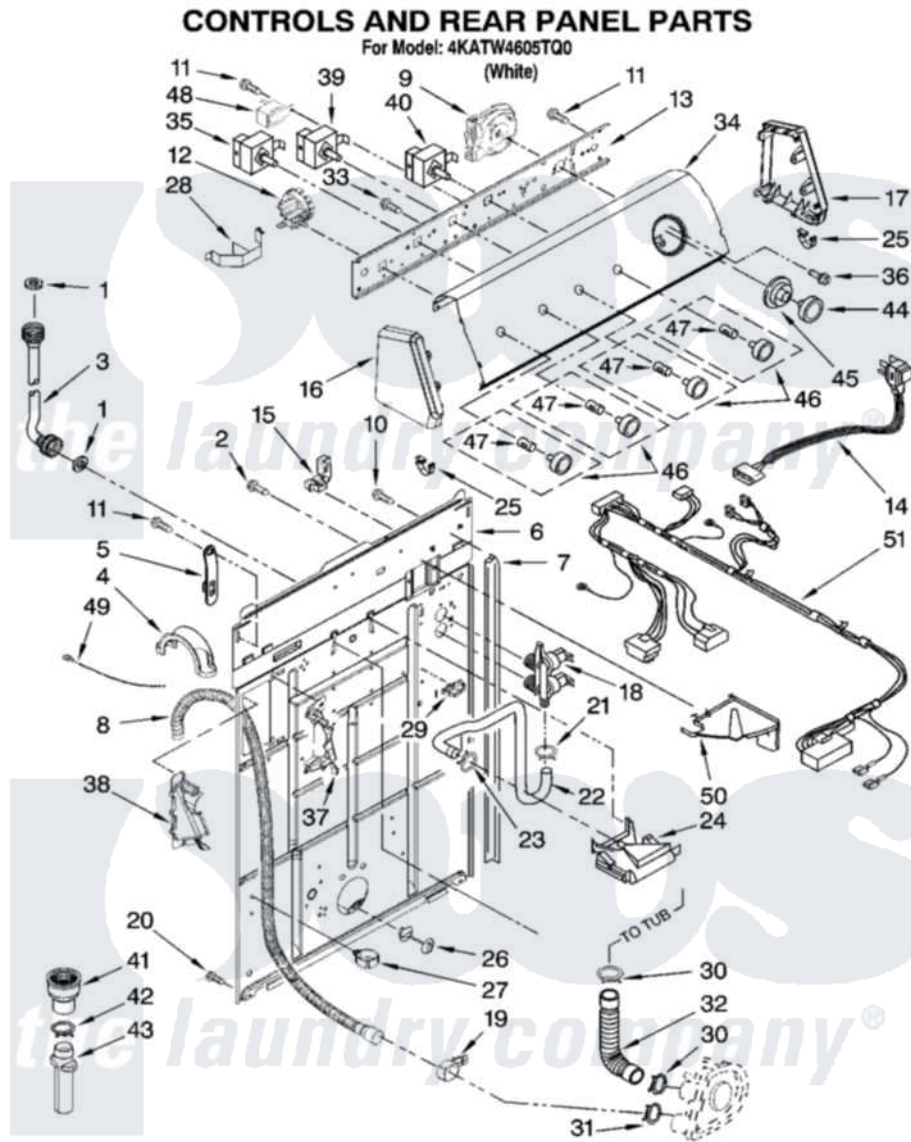

Maytag 4KATW4605TQ0 02 - CONTROLS AND REAR PANEL PARTS

W10128846

3

Maytag Residential Maytag 4KATW4605TQ0 Washer Parts Parts Diagram 02 - CONTROLS AND REAR PANEL PARTS
Click on the part number to view part

Item	Original Part Number	Replaced By	Status	Part Description
1	3976300	16123		Washer Inlet-Hose Miscellaneous Parts Must be Ordered Separately.
2	9740848			Screw, Mixing Valve Mounting
3	8571377	89503		Hose-Inlet
"	8571378	89503		Hose-Inlet
4	8577378			U-Bend, Drain Hose
5	8568314			Strap, Console
6	8318015			Panel, Rear
7	62747			Pad, Rear Panel
8	W10122138	W10096921		Drain Hose Assembly
9	W10110460			Timer, Control
10	3351614			Screw, Gearcase Cover Mounting
11	90767			Screw, 8A X 3/8 HeX Washer Head Tapping
12	8577845	W10339334		Switch-WL
13	8579677			Bracket, Control

14	W10111552		Cord, Power
15	8559337	285777	Relief-Str
16	8579674	8579686	Endcap
17	8579673	8579685	Endcap
18	3952165	285874	Valve
19	8541668		Clamp, Hose
20	62863	3390631	Screw, 10-16 X 3/8
21	301958	596669	Clamp, Manifold
22	8541607	3357328	Hose, Vacuum Break
23	370450	596669	Clamp, Manifold
24	387606	3360977	Break-Vac
25	8312709		Clip-Console
26	8519200		Support, Rear Panel
27	8541667		Clamp, Hose
28	8055003		Clip, Harness And Pressure Switch
29	3352944		Clip, Harness
30	3363366	616099	Clamp
31	8317496	285655	Clamp, Hose
32	3951449	285871	Hose
33	3400073		Screw, Ground
34	W10115403		Panel, Console
35	661612	W10168256	Switch, Water Temperature
36	3400818		Screw, Timer Mounting
37	8541669		Bucket, Drain Hose
38	8541658		Bucket, Drain Hose
39	3949187	W10168262	Switch, Rotary
40	3949180	W10168257	Switch, Rotary
41	8577375		Coupling, Drain Hose
42	285655		Clamp, Hose
43	3363920	3363920A	Adapter
44	W10110061		Knob, Timer
45	W10110062		Dial, Timer
46	W10110063		Knob, Control
47	8536939		Clip, Knob
48	3952439		Buzzer, Mini
49	3347868	W10339879	Tie, Cable
50	8539874		Shield, Suds
51	W10121823		Harness, Wiring