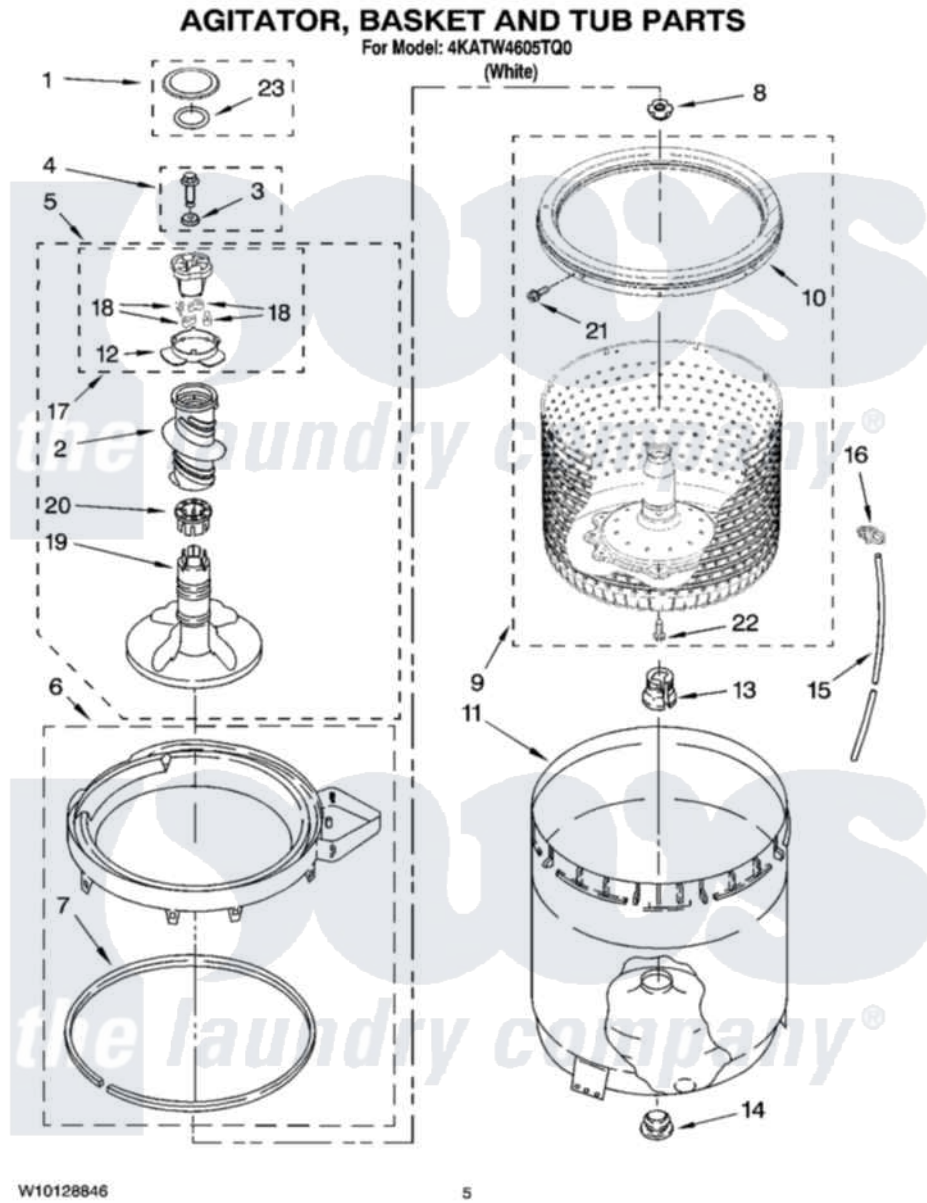

Maytag 4KATW4605TQ0 03 - AGITATOR, BASKET AND TUB PARTS

Maytag [Residential Maytag 4KATW4605TQ0 Washer Parts](#) Parts Diagram 03 - AGITATOR, BASKET AND TUB PARTS

Click on the part number to view part

Item	Original Part Number	Replaced By	Status	Part Description
1	8565983			Cap And Seal Assembly
2	3360824			Auger, Agitator
3	3949550			Washer
4	358237			Screw And Washer
5	W10093671			Agitator
6	8528150	W10445870		Ring-Tub
7	3976308			Gasket, Tub Ring
8	21366			Nut, Spanner
9	W10042080			Basket And Balance Ring
10	W10116946			Balance Ring
11	63849			Strain Relief, Power Cord
12	3363661			Bearing, Driven Cam
13	389140			Tub Block, Basket Drive
14	383727			Gasket, Centerpodt
15	3347780	353244		Hose, Pressure Switch
16	2219077			Clip, Pressure Switch Hose

17	3363662	285748	Cam-Agitator
18	3366877	80040	Dog-Agitator
19	W10093670		Agitator
20	3350389	285587	Washer
21	W10112540		Screw, Balance Ring
22	W10112537		Screw, Adapter Assembly
23	358912		Seal, Agitator Cap