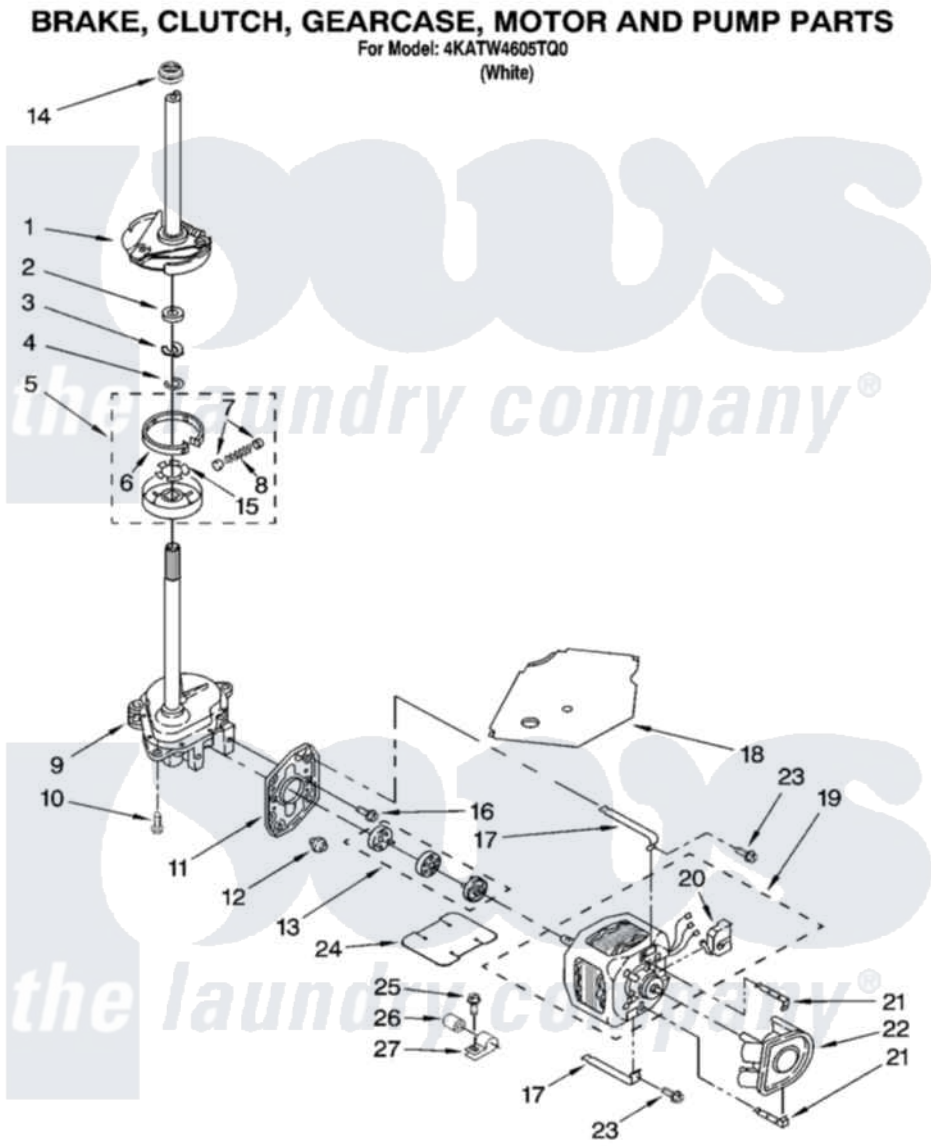

Maytag 4KATW4605TQ0 04 - BRAKE, CLUTCH, GEARCASE, MOTOR AND PUMP PARTS

W10128846

7

Maytag Residential Maytag 4KATW4605TQ0 Washer Parts Parts Diagram 04 - BRAKE, CLUTCH, GEARCASE, MOTOR AND PUMP PARTS
Click on the part number to view part

Item	Original Part Number	Replaced By	Status	Part Description
1	388952	285792		Basketdrive
2	63292			Washer, Spin Tube Thrust
3	62697	W10080230		Ring, Spin Tube Support
4	63283	285353		Ring
5	3951311	285785		Clutch
6	3951308	285790		Lining
7	62646			Cap, Clutch Spring
8	3946792			Spring And Damper Assembly
9	3360630	3360629		Gearcase
10	3357334	3400516		Screw Anti-Rattle
11	62611			Plate, Motor Mount To Gearcase
12	62691			Grommet, Motor
13	3364003	285753A		Coupling
14	8577374			Seal, Centerpost

15	3355454		Clip, Main Drive
16	3400516		Screw Anti-Rattle
17	3349637	W10086010	Retainer, Motor
18	3362089		Shield, Tub To Motor
19	3353846		Motor, Main Drive
20	8529896		Switch, Main Drive Motor
21	8546127		Retainer, Pump
22	3363394		Pump
23	3387485	273556	Screw, 10-16 X 5/8
24	3946532		Shield, Motor
25	62863	3390631	Screw, 10-16 X 3/8
26	8572717		Capacitor, Motor Start
27	3949496		Clamp, Capacitor