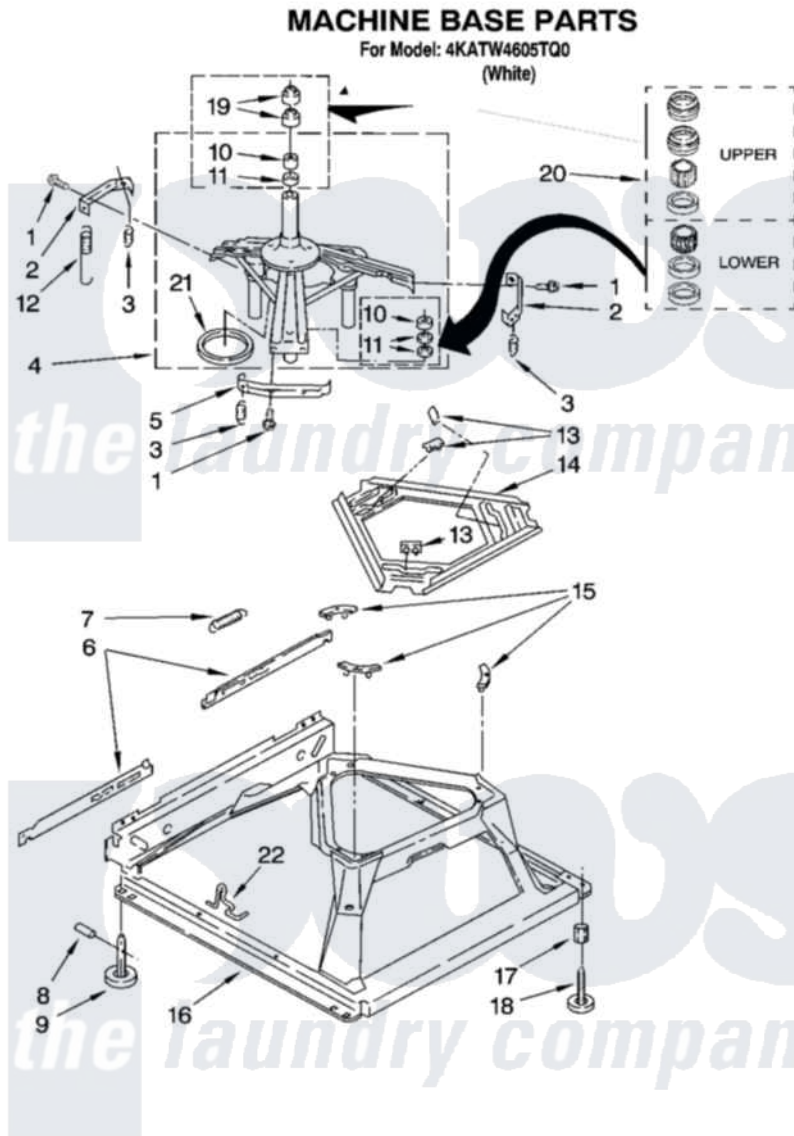

Maytag 4KATW4605TQ0 05 - MACHINE BASE PARTS

8

W10128846

Maytag [Residential Maytag 4KATW4605TQ0 Washer Parts](#) Parts Diagram 05 - MACHINE BASE PARTS
 Click on the part number to view part

Item	Original Part Number	Replaced By	Status	Part Description
1	3400076			Screw, Bracket Mounting
2	64067			Bracket, Spring Outer
3	63907			Spring, Suspension
4	8575214	280184		Support
5	64065			Bracket, Spring Outer
6	63466			Link, Leveling Mechanism
7	62597	8316845		Spring
8	62837			Pin, Knurled
9	62596	285244		Feet-Leveling
10	8546455			Bearing, Centerpost
11	357409	359449		Seal, Agitator Shaft
12	388492	W10250667		Spring, Counterweight
13	62568	285219		Pad
14	3946509			Plate, Suspension
15	3363660	285744		Pad
16	3946512	285771		Base

17	3359452	Nut, Lock
18	W10001130	Foot, Leveling
19	8577376	Seal, Centerpost
20	285203	Centerpost Bearing Kit
21	63134	Ring, Sound Deadening
22	63806	W10145155 Retainer, Suspension Spring