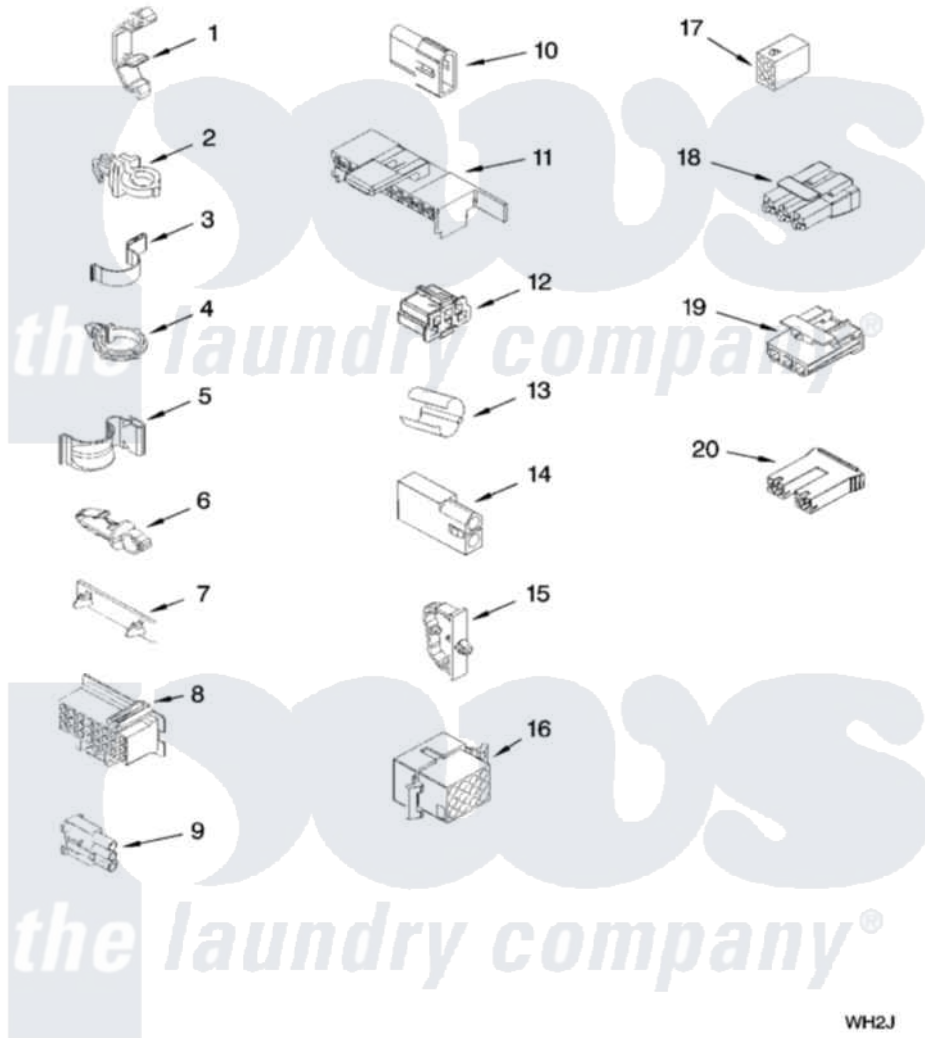

# Maytag 4KATW4605TQ0 06 - WIRING HARNESS PARTS

## WIRING HARNESS PARTS

For Model: 4KATW4605TQ0  
(White)

WH2J

W10128846

9

Maytag [Residential Maytag 4KATW4605TQ0 Washer Parts](#) Parts Diagram 06 - WIRING HARNESS PARTS  
Click on the part number to view part

Item	Original Part Number	Replaced By	Status	Part Description
1	<a href="#">3349557</a>			Retainer, Harness
2	388498		Not Available	Clip, Harness
3	3347812	<a href="#">8528351</a>		Clip
4	3352501	<a href="#">8559320</a>		Restraint, Hose
5	<a href="#">90016</a>			Clip, Pressure Switch Hose
6	3390496	<a href="#">8281256</a>		Clip, Harness
7	<a href="#">389379</a>			Retainer, Side To Feature Panel
8	<a href="#">3948614</a>			Disconnect Block
"	<a href="#">352089</a>			Timer, Block Disconnect
9	<a href="#">62889</a>			Receptacle, Terminal
10	<a href="#">353424</a>			Plug, Terminal
11	<a href="#">62505</a>			Block, Disconnect
12	<a href="#">3347243</a>			Block, Disconnect
13	<a href="#">63523</a>			Harness, Protector
14	<a href="#">717252</a>			Receptacle, Terminal
15	<a href="#">3352944</a>			Clip, Harness

16	3390423		Not Available	Block, Disconnect (12-Way) (Timer) (Use Term. 94613)
17	3347730		Not Available	Receptacle, (6-Way) (Use Term. 94613)
18	3948617	<a href="#">2172937</a>		Connector
19	<a href="#">3360056</a>			Connector
20	<a href="#">3354925</a>			Block, Connector
"	<a href="#">3354926</a>			Block, Connector