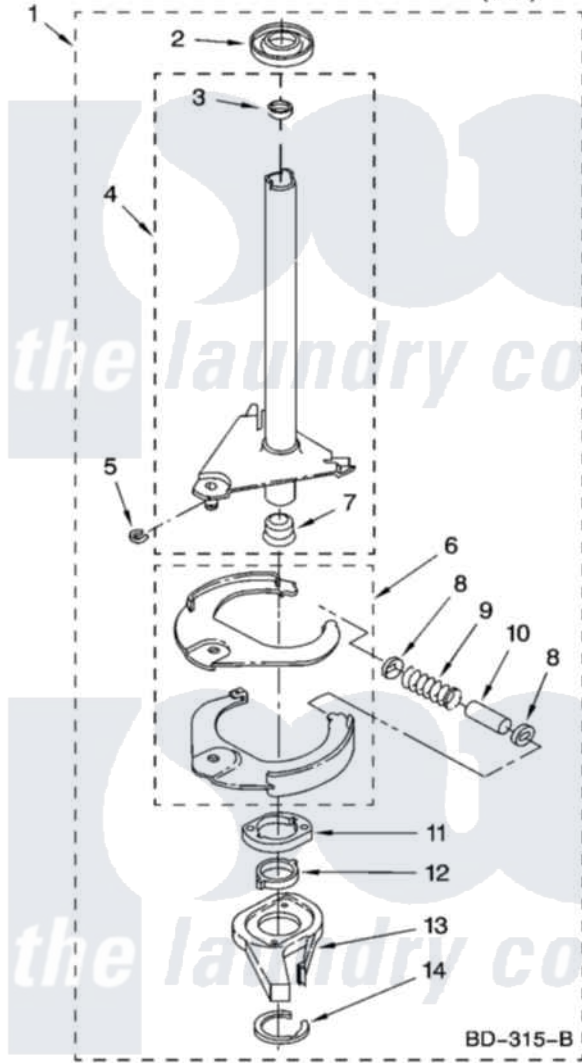

Maytag 4KATW4605TQ0 07 - BRAKE AND DRIVE TUBE PARTS

BRAKE AND DRIVE TUBE PARTS

For Model: 4KATW4605TQ0
(White)

W10128846

11

Maytag [Residential Maytag 4KATW4605TQ0 Washer Parts](#) Parts Diagram 07 - BRAKE AND DRIVE TUBE PARTS

Click on the part number to view part

Item	Original Part Number	Replaced By	Status	Part Description
1	388952	285792		Basketdrive
2	62658			Ring, Thrust
3	356427			Seal, Spin Pinion
4	64027	64208		Tube-Spin
5	64035	W10083190		Ring, Retaining
6	64232	285438		Shoe-Brake
7	62703	8546462		"T" Bearing, Spin Tube
8	3353956	285658		Sleeve
9	387806		Not Available	Spring, Brake
10	3355360	285658		Sleeve
11	661516	8546461		Cam, Brake Release
12	63022			Sleeve, Cam
13	64194	285790		Lining
14	90368	W10083200		Ring, Retaining
"	3804F247-45		Not Available	RETAINER, INSUL.
"	285208			Lubricant