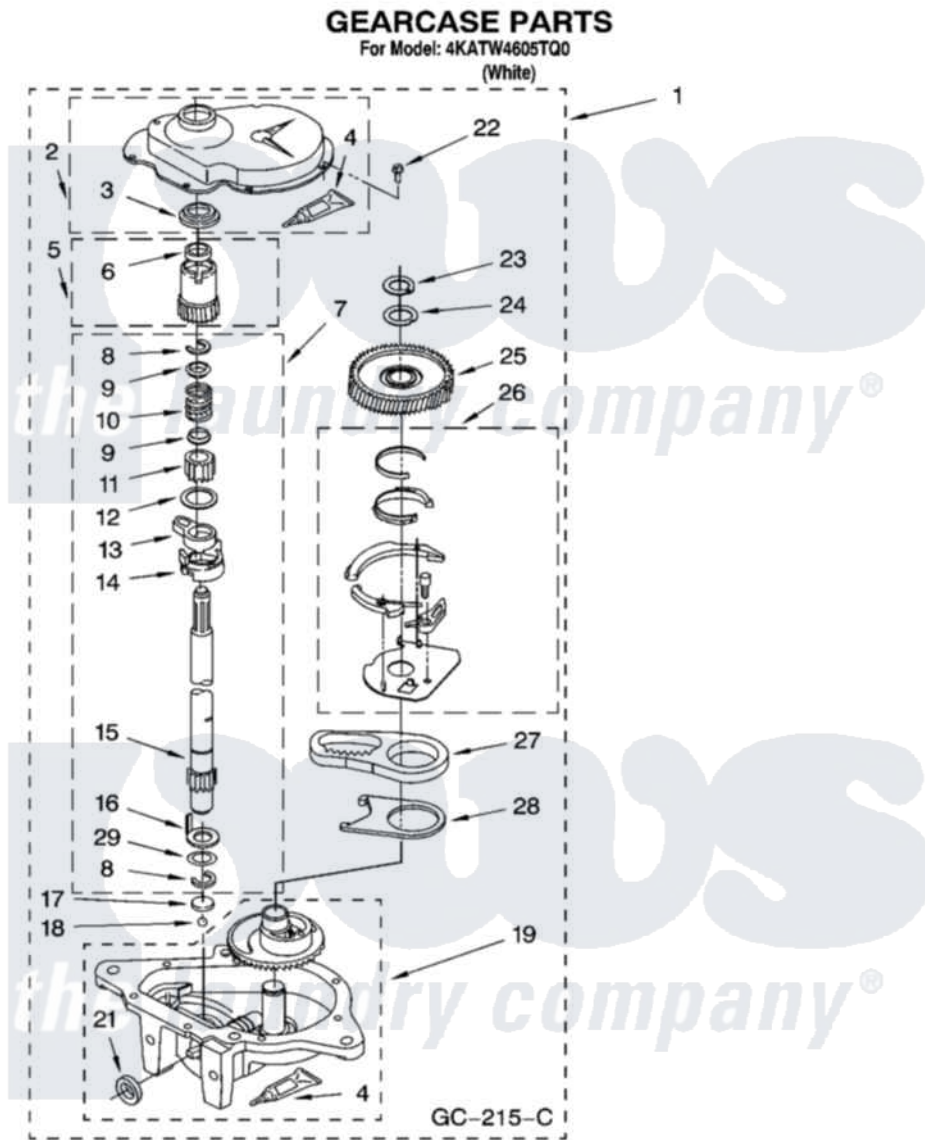

Maytag 4KATW4605TQ0 08 - GEARCASE PARTS, OPTIONAL PARTS (NOT INCLUDED)

12

W10128846

Maytag Residential Maytag 4KATW4605TQ0 Washer Parts Parts Diagram 08 - GEARCASE PARTS, OPTIONAL PARTS (NOT INCLUDED)

Click on the part number to view part

| Item | Original Part Number | Replaced By | Status | Part Description |
|------|-------------------------|-------------------------|---------------|-----------------------|
| 1 | 3360630 | 3360629 | | Gearcase |
| 2 | 285202 | | | Cover, Gearcase |
| 3 | 3349985 | | | Seal, Gearcase Cover |
| 4 | 285195 | | | Sealer Sealer, Gasket |
| 5 | 63320 | 285362 | | Gear and Pinion |
| 6 | 356427 | | | Seal, Spin Pinion |
| 7 | 389387 | | | Shaft, Agitator |
| 8 | 90369 | | Not Available | Ring, Retaining (2) |
| 9 | 62677 | | | Retainer, Spring |
| 10 | 62676 | | | Spring, Agitator |
| 11 | 63273 | 285509 | | Shaft, Agitator |
| 12 | 62619 | | | Washer, Agitator Gear |
| 13 | 62580 | 285206 | | Cam-Agitator |
| 14 | 62581 | 285206 | | Cam-Agitator |
| 15 | 285509 | | | Shaft, Agitator |