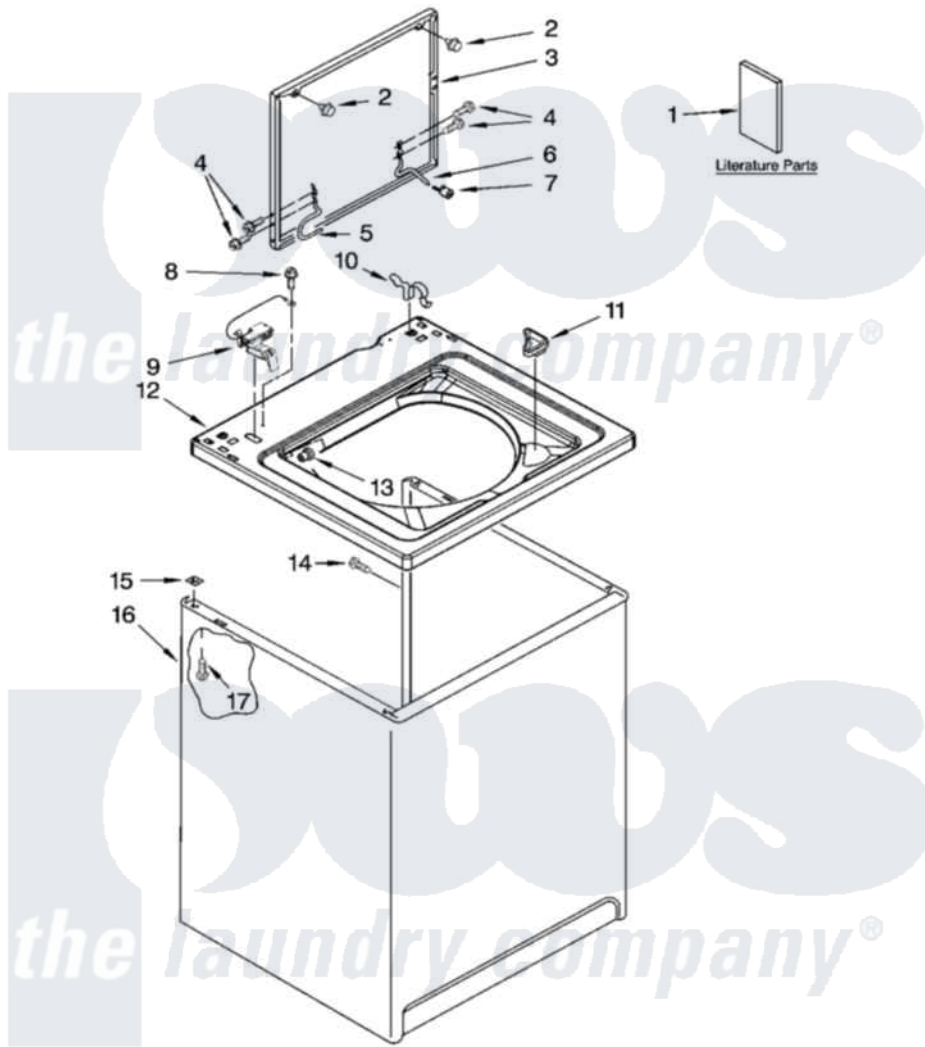

# Maytag 4KHTW4505TQ0 01 - TOP AND CABINET PARTS

## TOP AND CABINET PARTS

For Model: 4KHTW4505TQ0  
(White)

AUTOMATIC  
WASHER

6-07 Litho in U.S.A. (drd)

1

Part No. W10128842 Rev. B

Maytag [Residential Maytag 4KHTW4505TQ0 Washer Parts](#) Parts Diagram 01 - TOP AND CABINET PARTS  
Click on the part number to view part

Item	Original Part Number	Replaced By	Status	Part Description
1	W10096749		Not Available	Installation Instructions (English/Korean)
"	W10117881		Not Available	Installation Instructions (Arabic)
"	W10117894		Not Available	Feature Sheet (English)
"	W10117895		Not Available	Feature Sheet (Arabic)
"	W10117888		Not Available	Use & Care Guide (English)
"	W10117889		Not Available	Use & Care Guide (Arabic)
"	W10110461		Not Available	Wiring Diagram
2	<a href="#">9724509</a>			Bumper, Lid
3	W10093681	<a href="#">W10193857</a>		Lid
4	W10119872	<a href="#">W10119828</a>		Screw, Lid Hinge Mounting
5	<a href="#">8318088</a>			Hinge, Lid
6	<a href="#">54583</a>			Hinge, Lid
7	<a href="#">19119</a>			Bumper, Lid Hinge
8	<a href="#">3351614</a>			Screw, Gearcase Cover Mounting

9	<a href="#">8318084</a>	Switch, Lid
10	<a href="#">62780</a>	Clip, Top And Cabinet And Rear Panel
11	<a href="#">3362952</a>	Dispenser, Bleach
12	<a href="#">8559483</a>	Top
13	<a href="#">21258</a>	Bearing, Lid Hinge
14	3357011	<a href="#">308685</a> Side Trim )
15	62750	Spacer, Cabinet To Top (4)
16	<a href="#">63424</a>	Cabinet
17	<a href="#">3390631</a>	Screw, 10-16 X 3/8