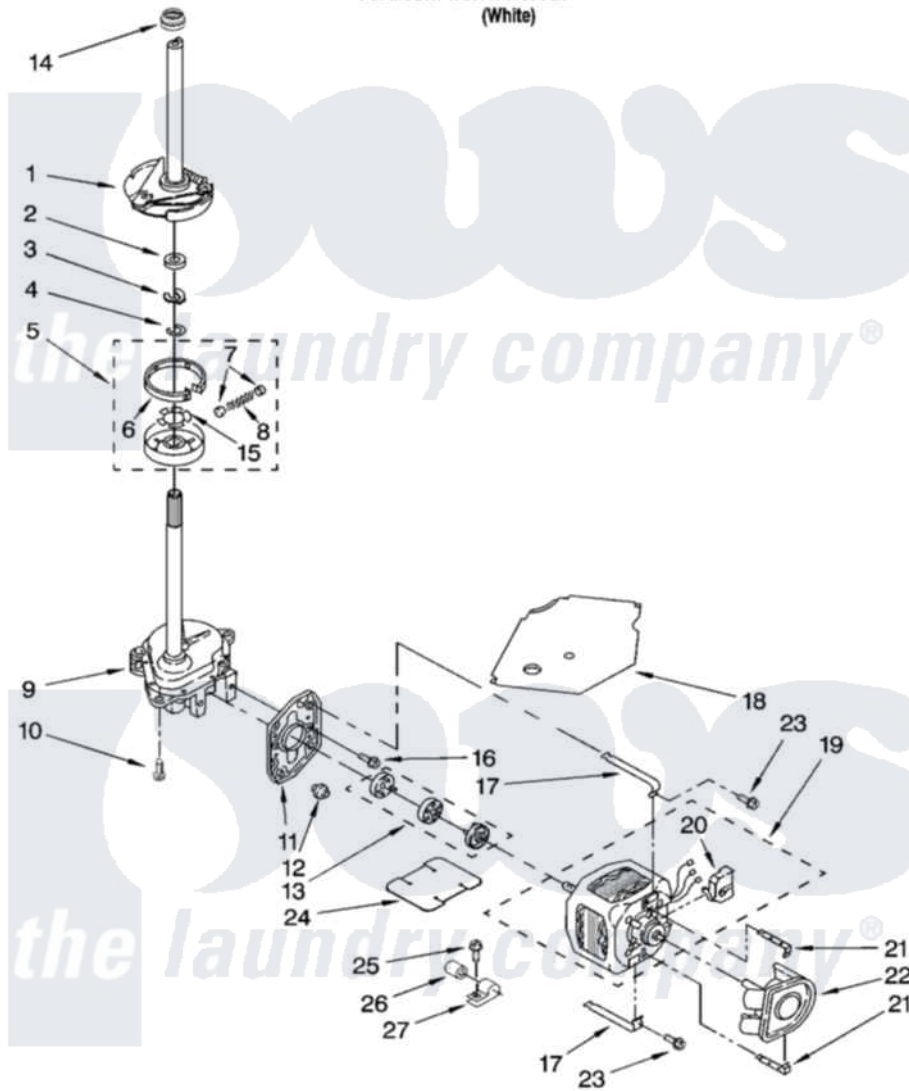

# Maytag 4KHTW4505TQ0 04 - BRAKE, CLUTCH, GEARCASE, MOTOR AND PUMP PARTS

## BRAKE, CLUTCH, GEARCASE, MOTOR AND PUMP PARTS

For Model: 4KHTW4505TQ0  
(White)

W10128842

7

Maytag [Residential Maytag 4KHTW4505TQ0 Washer Parts](#) Parts Diagram 04 - BRAKE, CLUTCH, GEARCASE, MOTOR AND PUMP PARTS  
Click on the part number to view part

Item	Original Part Number	Replaced By	Status	Part Description
1	388952	<a href="#">285792</a>		Basketdrive
2	<a href="#">63292</a>			Washer, Spin Tube Thrust
3	62697	<a href="#">W10080230</a>		Ring, Spin Tube Support
4	63283	<a href="#">285353</a>		Ring
5	3951311	<a href="#">285785</a>		Clutch
6	3951308	<a href="#">285790</a>		Lining
7	<a href="#">62646</a>			Cap, Clutch Spring
8	<a href="#">3946792</a>			Spring And Damper Assembly
9	3360630	<a href="#">3360629</a>		Gearcase
10	3357334	<a href="#">3400516</a>		Screw Anti-Rattle
11	<a href="#">62611</a>			Plate, Motor Mount To Gearcase
12	<a href="#">62691</a>			Grommet, Motor
13	3364003	<a href="#">285753A</a>		Coupling
14	<a href="#">8577374</a>			Seal, Centerpost

15	<a href="#">3355454</a>		Clip, Main Drive
16	<a href="#">3400516</a>		Screw Anti-Rattle
17	3349637	<a href="#">W10086010</a>	Retainer, Motor
18	<a href="#">3362089</a>		Shield, Tub To Motor
19	<a href="#">3353846</a>		Motor, Main Drive
20	<a href="#">8529896</a>		Switch, Main Drive Motor
21	<a href="#">8546127</a>		Retainer, Pump
22	<a href="#">3363394</a>		Pump
23	3387485	<a href="#">273556</a>	Screw, 10-16 X 5/8
24	<a href="#">3946532</a>		Shield, Motor
25	62863	<a href="#">3390631</a>	Screw, 10-16 X 3/8
26	<a href="#">8572717</a>		Capacitor, Motor Start
27	<a href="#">3949496</a>		Clamp, Capacitor