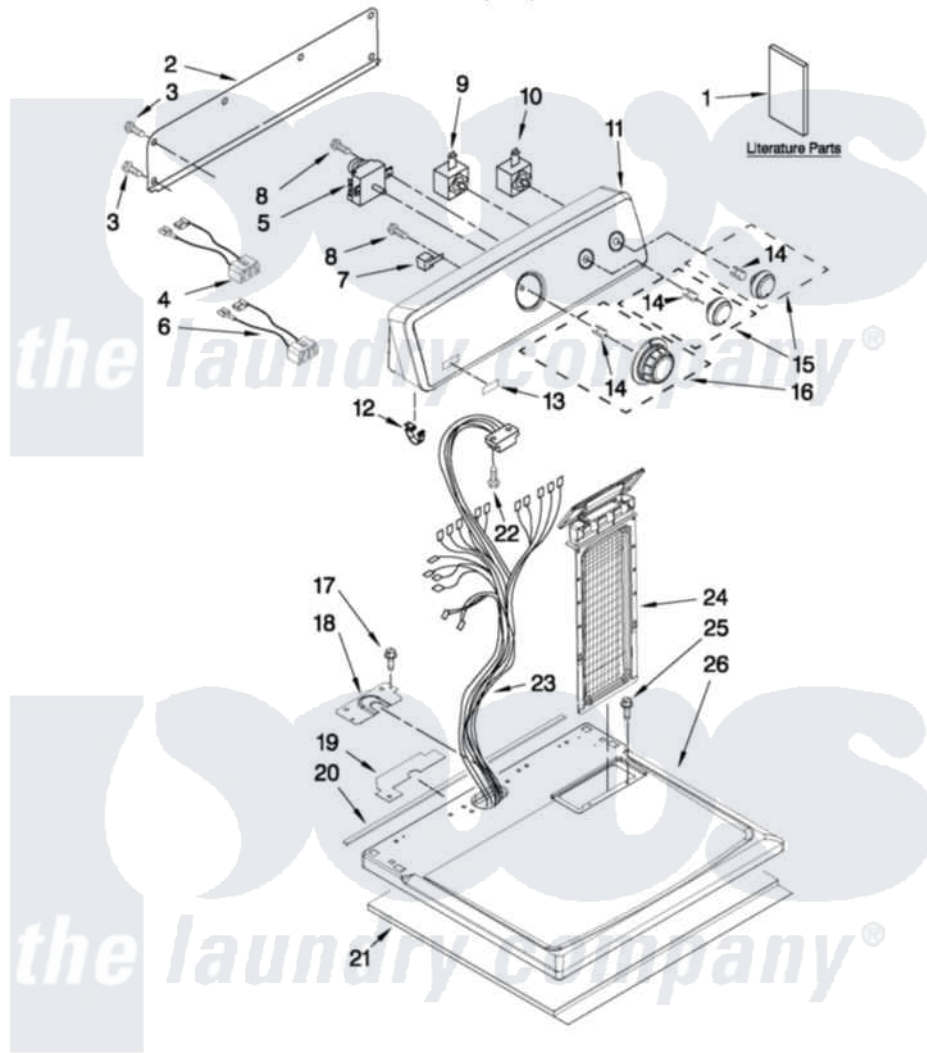

# Maytag 4KMED5700TQ1 01 - TOP AND CONSOLE PARTS

**MAYTAG**

## TOP AND CONSOLE PARTS

29" ELECTRIC DRYER

For Model: 4KMED5700TQ1  
(White)

FOR ORDERING INFORMATION REFER TO PARTS PRICE LIST

3-12 Litho in U.S.A. (BMN)(bay)

1

Part No. W10490289 Rev. B

Maytag Residential Maytag 4KMED5700TQ1 Dryer Parts Parts Diagram 01 - TOP AND CONSOLE PARTS

[Click on the part number to view part](#)

Item	Original Part Number	Replaced By	Status	Part Description
1	W10131625		Not Available	Sheet, Cycle Feature (English)
"	W10131626		Not Available	Sheet, Cycle Feature (Arabic)
"	W10131619		Not Available	GUIDE, USE & CARE (ENGLISH)
"	W10131620		Not Available	GUIDE, USE & CARE (ARABIC)
"	W10396179		Not Available	WIRING DIAGRAM
2	<a href="#">W10112576</a>			Panel, Rear Console
3	<a href="#">693995</a>			Screw, Hex Head
4	<a href="#">W10113080</a>			Wire, Jumper
5	<a href="#">3979617</a>			Timer, 60 Hz
6	<a href="#">W10110861</a>			Wire, Jumper
7	<a href="#">3952439</a>			Buzzer, Mini
8	8533971	<a href="#">90767</a>		Screw, 8A X 3/8 HeX Washer Head Tapping
9	<a href="#">3399639</a>			Switch, Rotary Temperature
10	<a href="#">W10112668</a>			Switch, Push-To-Start

11	W10086704	<a href="#">W10142665</a>	Console
12	<a href="#">8312709</a>		Clip-Console
13	<a href="#">W10203949</a>		Medallion
14	<a href="#">8536939</a>		Clip, Knob
15	<a href="#">W10110029</a>		Knob, Control
16	<a href="#">W10110030</a>		Timer Knob Assembly
17	337686	Not Available	SCREW, 8-18 X .500
18	<a href="#">8565981</a>		Bracket, Harness
19	<a href="#">W10112603</a>		Seal, Harness
20	<a href="#">W10224672</a>		Foam Seal Console Bracket
21	<a href="#">W10123956</a>		Dampening Panel
22	343641	<a href="#">681414</a>	Screw, 10AB X 1/2
23	<a href="#">W10386313</a>		Harness, Wiring
24	<a href="#">8565972</a>		Screen, Lint
25	688983	<a href="#">487240</a>	Screw, For Mtg. Service Capacitor
26	8579695	<a href="#">W10112599</a>	Top