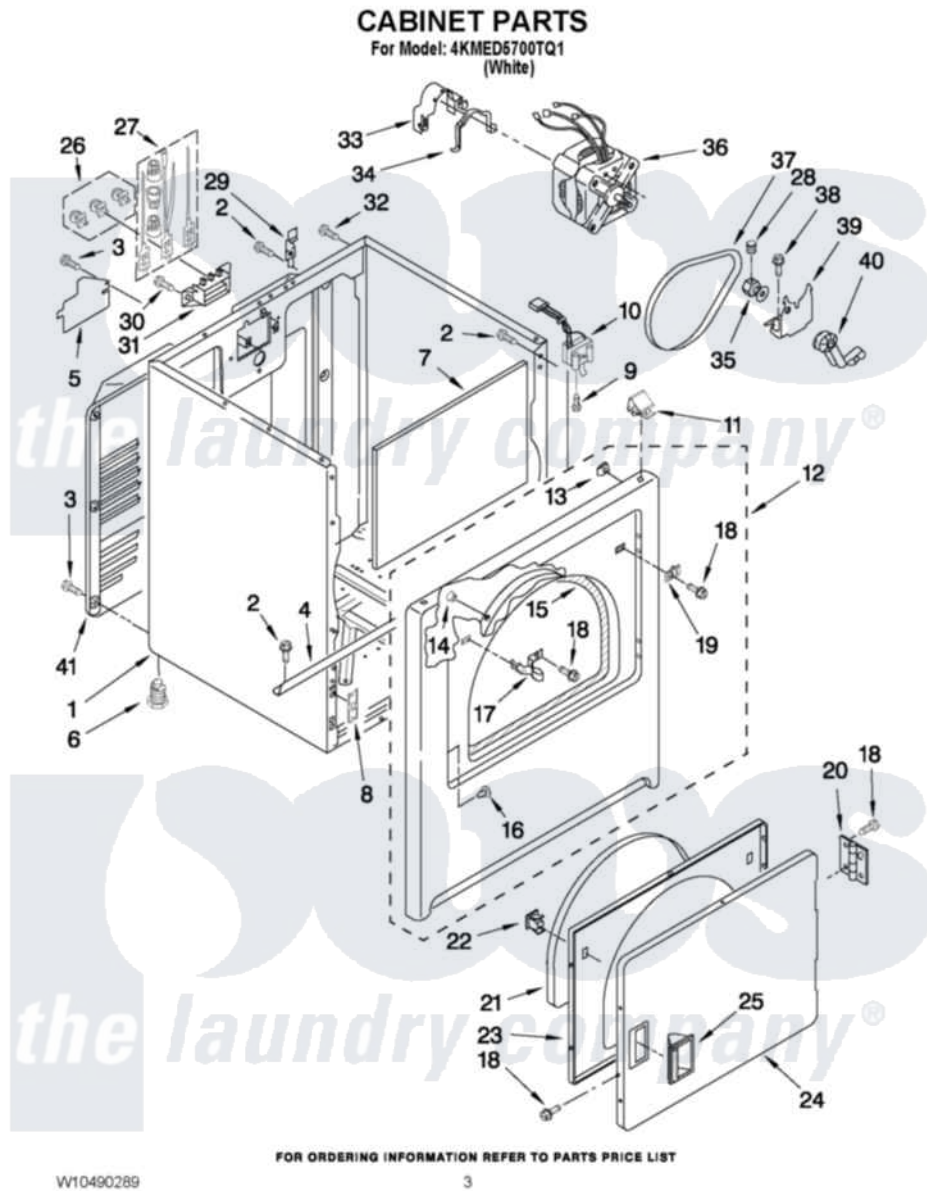

# Maytag 4KMED5700TQ1 02 - CABINET PARTS

Maytag [Residential Maytag 4KMED5700TQ1 Dryer Parts](#) Parts Diagram 02 - CABINET PARTS  
Click on the part number to view part

Item	Original Part Number	Replaced By	Status	Part Description
1	8530603	<a href="#">8533643</a>		Cabinet
2	343641	<a href="#">681414</a>		Screw, 10AB X 1/2
3	<a href="#">3390631</a>			Screw, 10-16 X 3/8
4	<a href="#">W10236073</a>			Bracket, Cabinet
5	<a href="#">3396795</a>			Cover, Terminal Block
6	3392100	<a href="#">49621</a>		Feet-Leveling
NI	<a href="#">279810</a>			Foot-Optional
7	<a href="#">W10123956</a>			Dampening Panel
8	<a href="#">3394083</a>			Clip, Front Panel
9	697773	<a href="#">3395530</a>		Screw
10	3406109	<a href="#">3406107</a>		Door Switch Assembly
11	<a href="#">8066092</a>			Lock, Front Top
12	<a href="#">W10224853</a>			Front Panel Assembly
13	<a href="#">98234</a>			Clip, U-Bend
14	685203	<a href="#">279220</a>		Clip
15	<a href="#">3406129</a>			Seal And Bearing Assembly