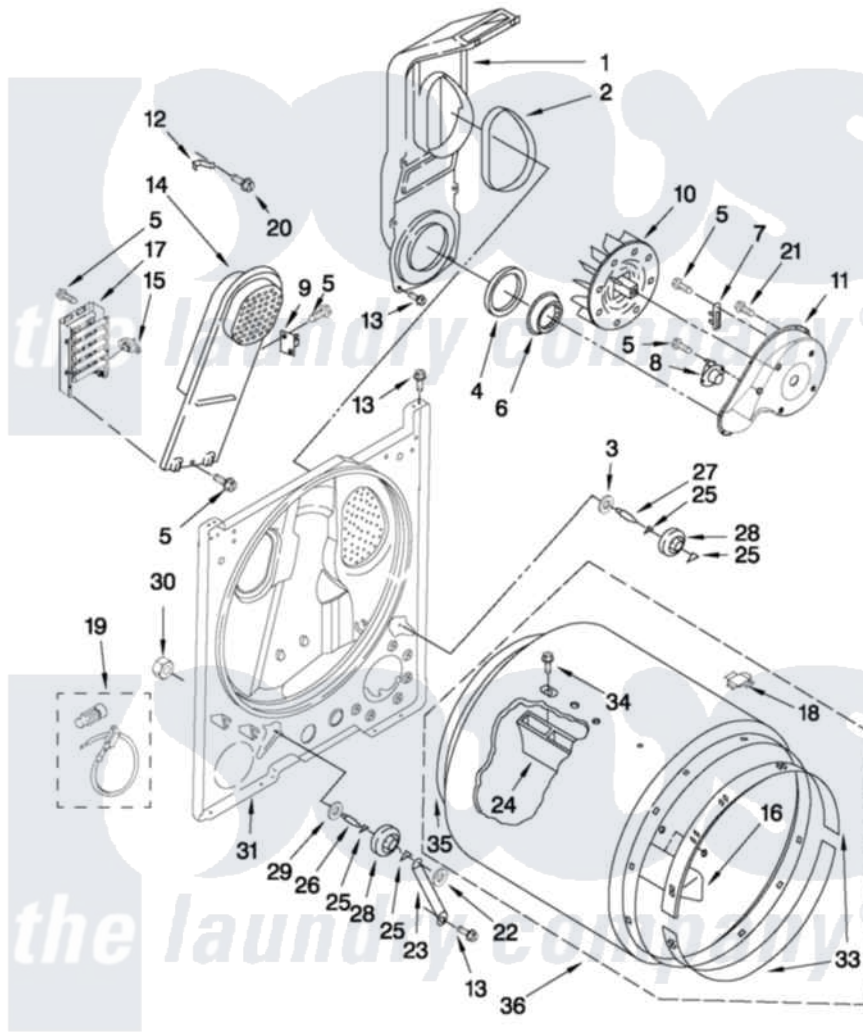

Maytag 4KMED5700TQ1 03 - BULKHEAD PARTS

BULKHEAD PARTS

For Model: 4KMED5700TQ1
(White)

FOR ORDERING INFORMATION REFER TO PARTS PRICE LIST

W10490289

5

Maytag [Residential Maytag 4KMED5700TQ1 Dryer Parts](#) Parts Diagram 03 - BULKHEAD PARTS

[Click on the part number to view part](#)

Item	Original Part Number	Replaced By	Status	Part Description
1	348368			Lint Chute Assembly
2	339956			Seal, Air Duct To Bulkhead
3	3388703			Washer, Support
4	347139			Seal, Lint Chute
5	90767			Screw, 8A X 3/8 HeX Washer Head Tapping
6	696302			Shield, Exhaust
7	3392519			Thermal Limiter
8	3387137			Thermostat, Internal-Bias
9	3977393	279816		Cutoff-Tml
10	694089			Wheel, Blower
11	8577230			Housing, Blower
12	3398161			CLIP
13	343641	681414		Screw, 10AB X 1/2
14	8541818			Box, Heater
15	3977767			Thermostat, High Limit 250 F
16	3403636			Baffle, Drum

17	3403585	279838	Element
18	8066086		Plug, Drum Hole
19	279457		Wire Kit, Terminal
20	489463		Screw, 8-18 X 1/16
21	3390647	488729	Screw
22	90296		Nut, Push On
23	3976434		Bracket, Support Shaft
24	692490		Baffle, Drum
25	690997		Washer, Thrust
26	W10359270		Shaft, Drum Roller Threads
27	W10359269		Shaft, Drum Roller Threads
28	3397590	349241T	Support
29	348197		Washer, Support
30	W10298789		Nut, Push-In
31	3403410		Bulkhead
33	692526	279441	BeaRng-Rng
34	W10219342		Screw, Baffle Mounting
35	W10352407	279857	Seal
36	695587		Drum Assembly