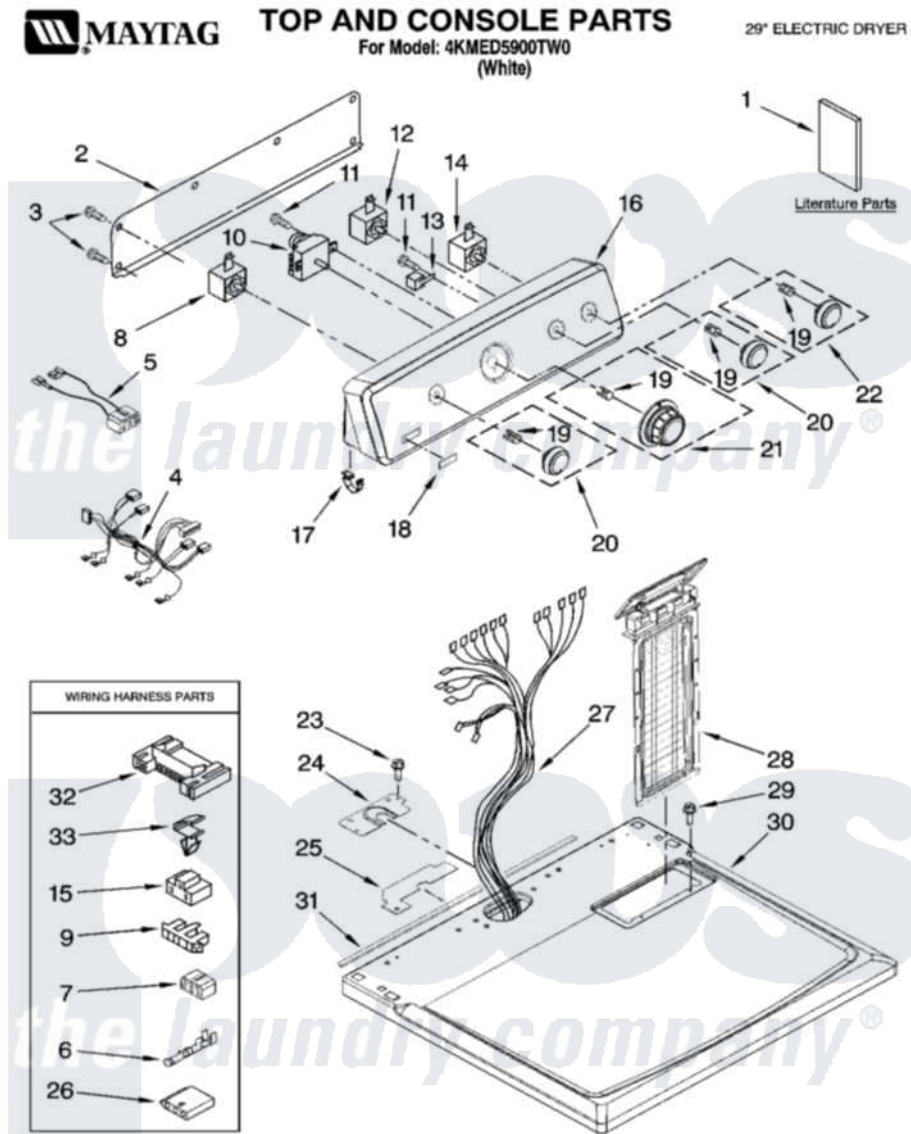

Maytag 4KMED5900TW0 01 - TOP AND CONSOLE PARTS

9-08 Litho in U.S.A. (LT)(mek)

1

Part No. W10233030 Rev. A

Maytag Residential Maytag 4KMED5900TW0 Dryer Parts Parts Diagram 01 - TOP AND CONSOLE PARTS

[Click on the part number to view part](#)

Item	Original Part Number	Replaced By	Status	Part Description
1	W10131619		Not Available	GUIDE, USE & CARE (ENGLISH)
"	W10131620		Not Available	GUIDE, USE & CARE (ARABIC)
"	W10131627		Not Available	Dryer Cycle Sheet (English)
"	W10131628		Not Available	Dryer Cycle Sheet (Arabic)
2	W10112576			Panel, Rear Console
3	693995			Screw, Hex Head
4	W10108400			Harness, Center Control
5	W10110861			Wire, Jumper
6	94614			Terminal
7	3347243			Block, Disconnect
8	3405152			Switch, Wrinkle Shield
9	3397269			Connector, Timer
10	3979617			Timer, 60 Hz
11	8533971	90767		Screw, 8A X 3/8 HeX Washer Head Tapping

12	3399639		Switch, Rotary Temperature
13	3952439		Buzzer, Mini
14	W10119074		Switch, Push-To-Start
15	3401144		Connector
16	W10115459	W10144125	Console
17	8312709		Clip-Console
18	W10203949		Medallion
19	8536939		Clip, Knob
20	W10110035		Knob
21	W10110036		Knob
22	W10110037		Knob
23	337686	Not Available	SCREW, 8-18 X .500
24	8565981		Bracket, Harness
25	W10118608		Foam-Seal Console Bracket
26	3936144		Do-It-Yourself Repair Manuals
27	W10110997		Harness, Wiring
28	8565972		Screen, Lint
29	688983	487240	Screw, For Mtg. Service Capacitor
30	8579695	W10112599	Top
31	W10112267		Foam-Seal Control Bracket
32	3395683		Receptacle, Multi-Terminal
33	3394427		Clip-Harness