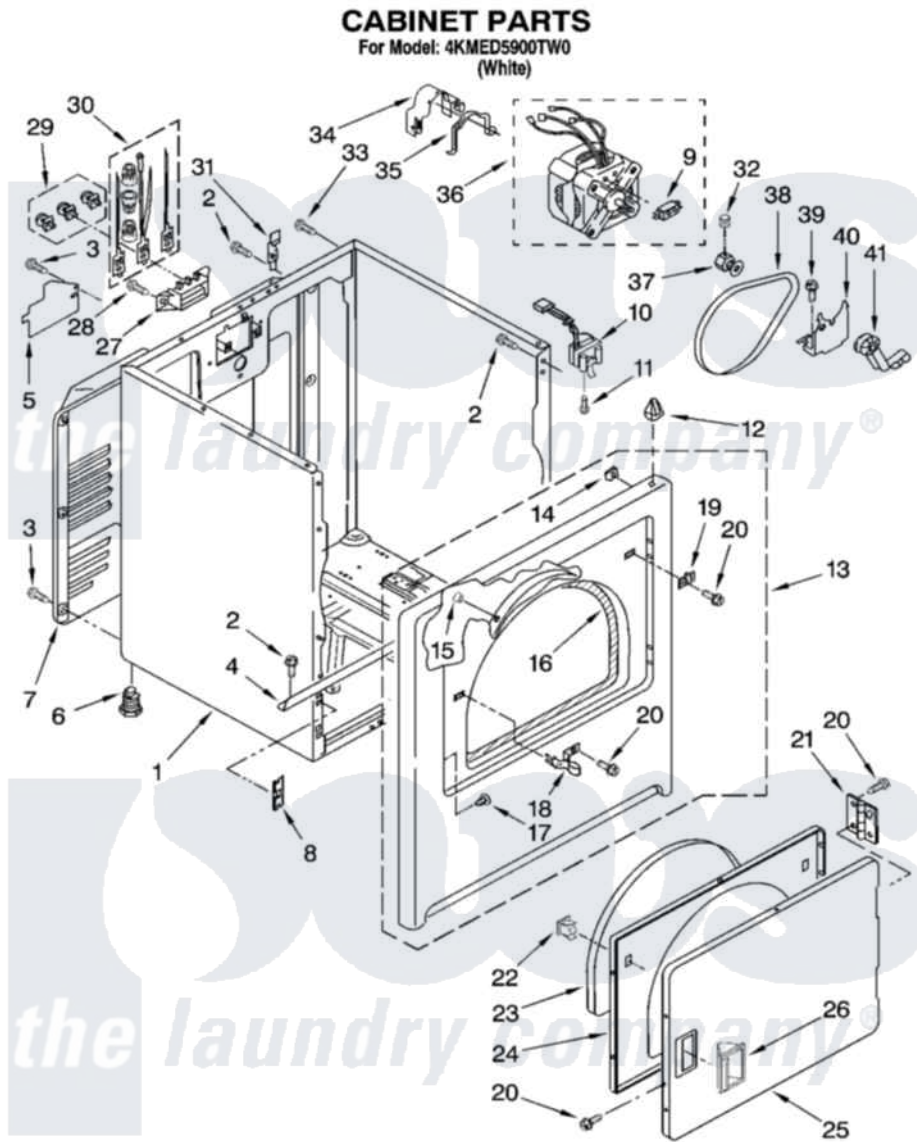

Maytag 4KMED5900TW0 02 - CABINET PARTS

W10233030

3

Maytag [Residential Maytag 4KMED5900TW0 Dryer Parts](#) Parts Diagram 02 - CABINET PARTS

[Click on the part number to view part](#)

Item	Original Part Number	Replaced By	Status	Part Description
1	8530603	8533643		Cabinet
2	343641	681414		Screw, 10AB X 1/2
3	693995			Screw, Hex Head
4	8541400			Bracket, Cabinet
5	3396795			Cover, Terminal Block
6	3392100	49621		Feet-Leveling
"	279810			Foot-Optional
7	3396805	280043		Panel-Rear
8	3394083			Clip, Front Panel
9	3388235			Switch, Centrifugal
10	3406109	3406107		Door Switch Assembly
11	697773	3395530		Screw
12	690363	18776		Lock, Front Top
13	3403444	279852		Panel
14	98234			Clip, U-Bend
15	685203	279220		Clip

16	3406129		Seal And Bearing Assembly
17	3404413		Plug, Hinge Hole
18	3403431		Strike, Panel
19	3403630		Plug, Strike Hole
20	342055	488627	Screw
21	3405514	W10362431	Hinge And Pin Assembly
22	3389441		Door Catch Assembly
23	3405246		Seal, Door Push-To-Start
24	3402341		Door, Inner
25	3402335		Door, Front
26	8565970		Handle, Door
27	3397659		Block, Terminal
28	3393008	308685	Side Trim)
29	279393		Terminal Block Screw Kit
30	279318		Terminal Tinned And Brass Panel
31	8066217		Hinge, Top
32	690046	Not Available	SCREW, SET 1/4 - 28 X 3/8
33	697776	4331106	Screw, No.10-32 X 7/16
34	3404162		Clamp, Motor
35	W10121316		Plug, Multivent
36	685815	W10416572	Motor-Drve
37	685011		Pulley, 60 Hz
38	W10131364	341241	Belt
39	3400500		Bolt, 3405245 5/16-18 X 3/4
40	348780		Base, Motor
41	691366		Idler And Pulley Assembly