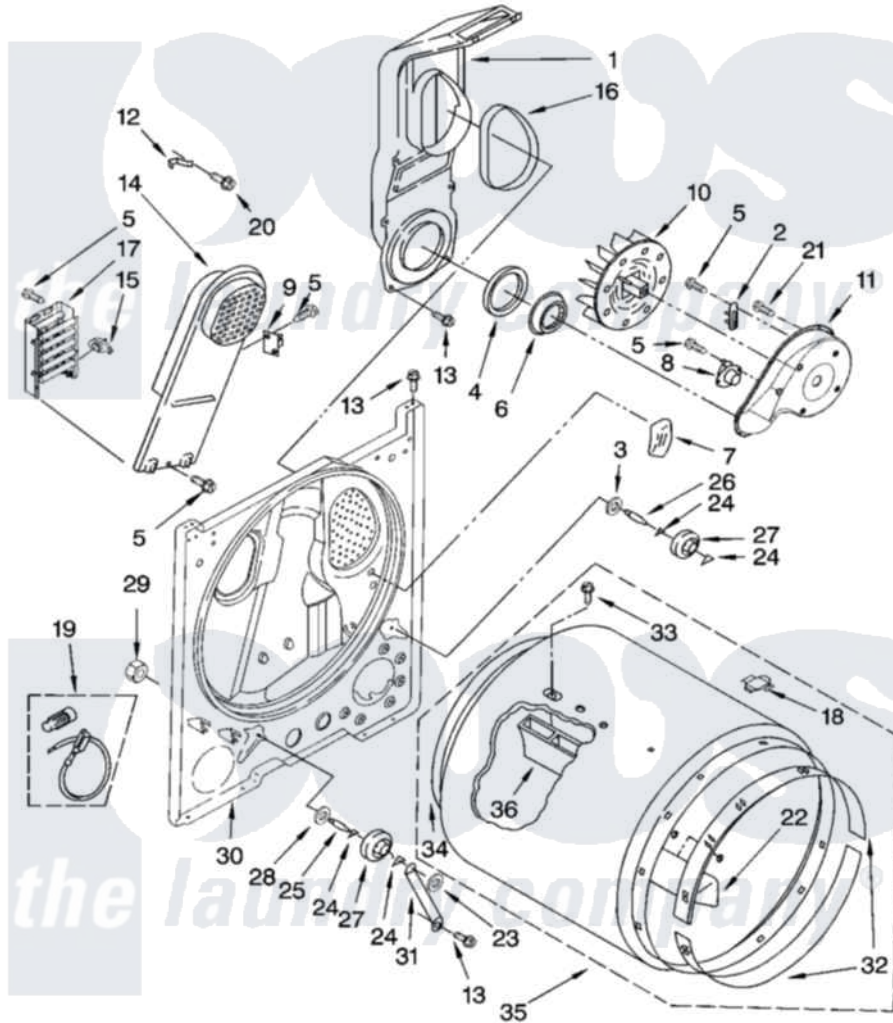

**Maytag 4KMED5900TW0 03 - BULKHEAD PARTS, OPTIONAL PARTS (NOT INCLUDED)**

**BULKHEAD PARTS**

For Model: 4KMED5900TW0  
(White)

W10233030

5

Maytag [Residential Maytag 4KMED5900TW0 Dryer Parts](#) Parts Diagram 03 - BULKHEAD PARTS, OPTIONAL PARTS (NOT INCLUDED)

[Click on the part number to view part](#)

Item	Original Part Number	Replaced By	Status	Part Description
1	<a href="#">348368</a>			Lint Chute Assembly
2	<a href="#">3390719</a>			Thermal-Fuse
3	<a href="#">3388703</a>			Washer, Support
4	<a href="#">347139</a>			Seal, Lint Chute
5	<a href="#">90767</a>			Screw, 8A X 3/8 HeX Washer Head Tapping
6	<a href="#">696302</a>			Shield, Exhaust
7	3976479	<a href="#">279366</a>		Electrode
8	<a href="#">3387137</a>			Thermostat, Internal-Bias
9	3977393	<a href="#">279816</a>		Cutoff-Tml
10	<a href="#">694089</a>			Wheel, Blower
11	<a href="#">8577230</a>			Housing, Blower
12	3398161			CLIP
13	343641	<a href="#">681414</a>		Screw, 10AB X 1/2
14	<a href="#">8541818</a>			Box, Heater