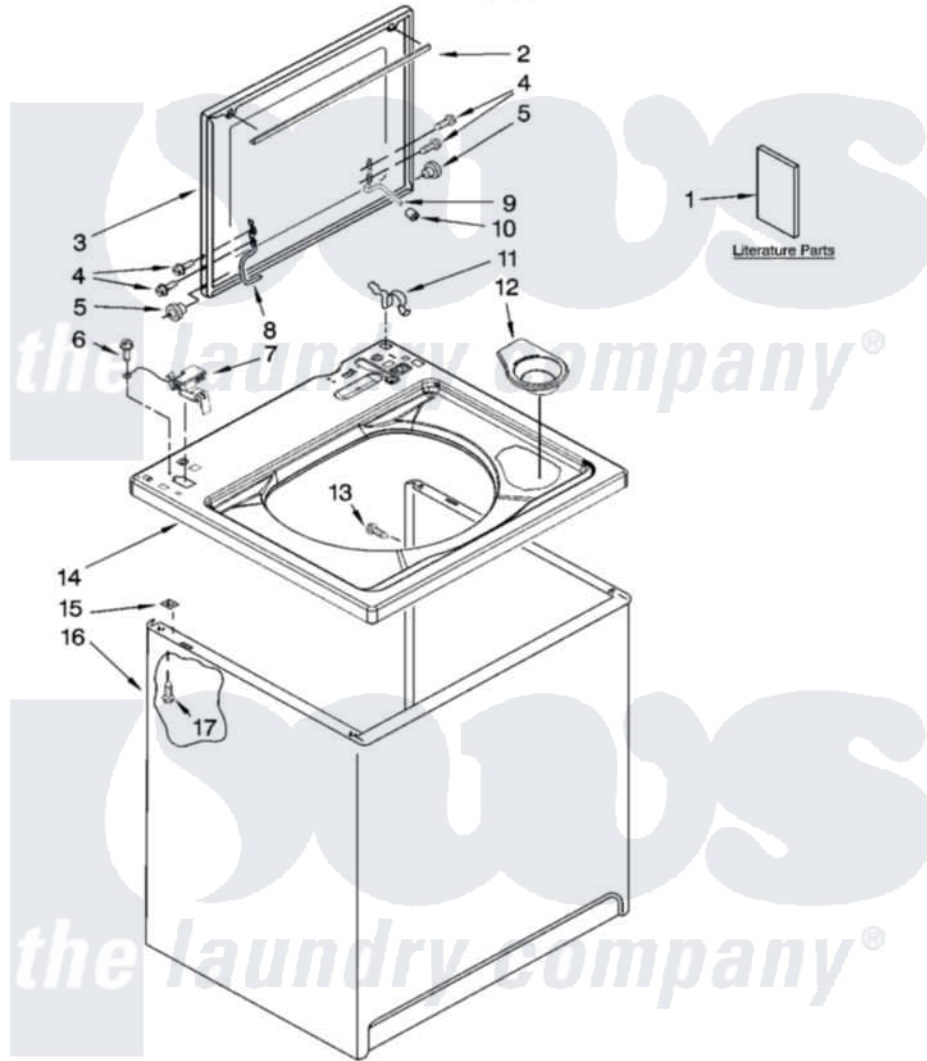

# Maytag 4KMTW5405TQ0 01 - TOP AND CABINET PARTS

## TOP AND CABINET PARTS

For Model: 4KMTW5405TQ0  
(White)

AUTOMATIC  
WASHER

4-07 Litho in U.S.A. (drd)

1

Part No. W10133520 Rev. A

Maytag [Residential Maytag 4KMTW5405TQ0 Washer Parts](#) Parts Diagram 01 - TOP AND CABINET PARTS  
Click on the part number to view part

Item	Original Part Number	Replaced By	Status	Part Description
1	W10117890		Not Available	Use & Care Guide (English)
"	W10117891		Not Available	Use & Care Guide (Arabic)
"	W10117896		Not Available	Feature Sheet (English)
"	W10117897		Not Available	Feature Sheet (Arabic)
"	W10117055		Not Available	Wiring Diagram
2	<a href="#">8054939</a>			Seal, Lid
3	W10093719	<a href="#">W10193865</a>		Lid
4	<a href="#">W10119828</a>			Screw, Lid Hinge Mounting
5	<a href="#">8319539</a>			Bearing, Lid Hinge
6	<a href="#">3351614</a>			Screw, Gearcase Cover Mounting
7	<a href="#">8318084</a>			Switch, Lid
8	8559336	<a href="#">W10225136</a>		Hinge 7 Pad Assembly
9	<a href="#">54583</a>			Hinge, Lid
10	<a href="#">19119</a>			Bumper, Lid Hinge
11	<a href="#">62780</a>			Clip, Top And Cabinet And Rear Panel

12	<a href="#">8565967</a>		Dispenser, Bleach
13	3357011	<a href="#">308685</a>	Side Trim )
14	<a href="#">8543488</a>		Top
15	62750		Spacer, Cabinet To Top (4)
16	<a href="#">63424</a>		Cabinet
17	<a href="#">3390631</a>		Screw, 10-16 X 3/8